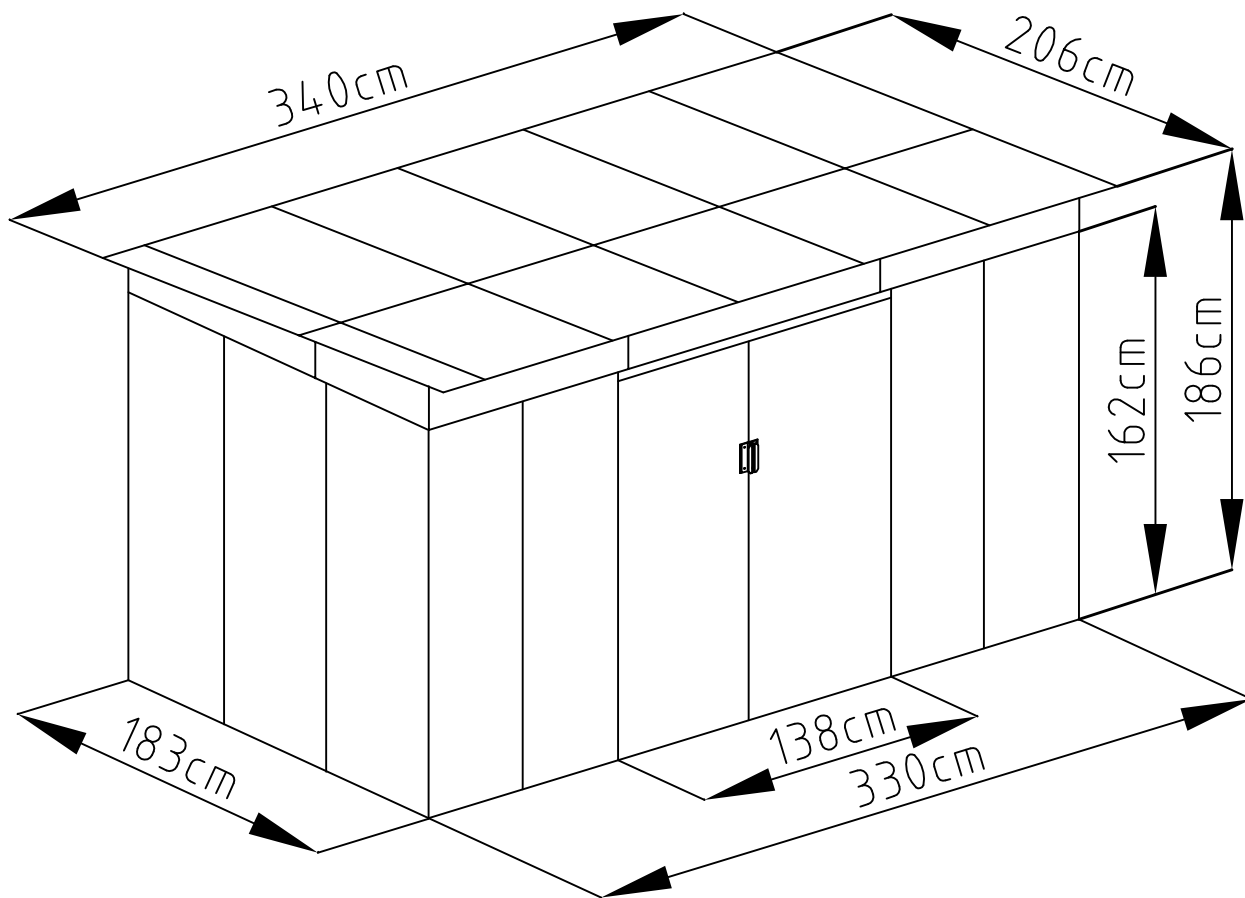

# Metal Shed

---

OWNER'S MANUAL /  
Instructions for Assembly  
Bella-E

---

**Requires two people and takes 3-4 hours for Installation.**

# Size of Bella-F: