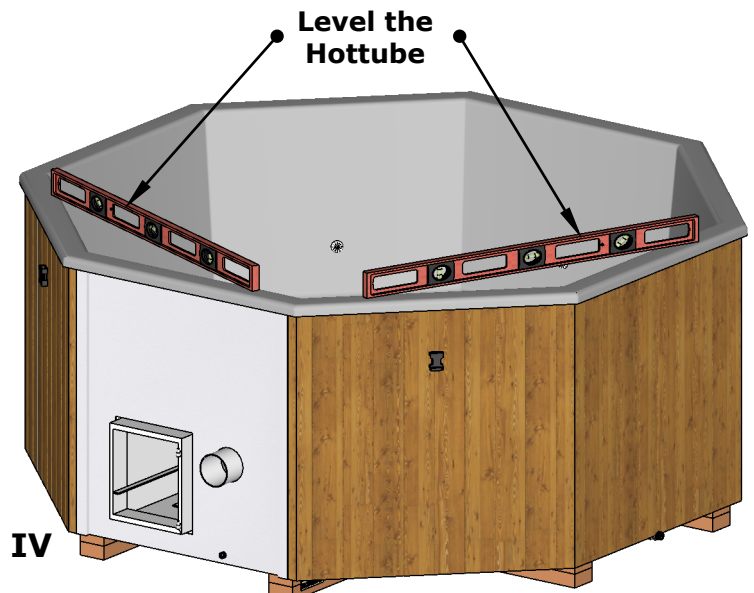

HotTub DeLux XL 240 installation

HotTub DeLux XL 240 installation

Use waterlevel.

Waterlevel from top ~150 mm

3.