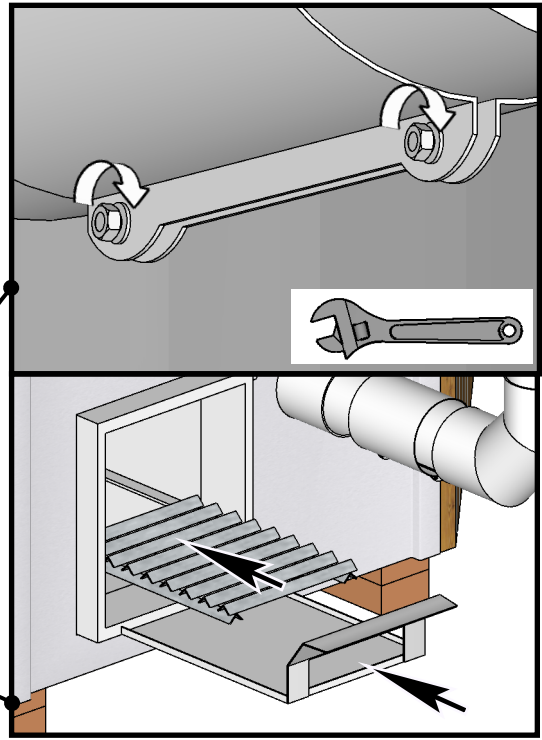

HotTub DeLux XL 240 installation

HotTub DeLux XL 240 installation

Use waterlevel.

Waterlevel from top ~150 mm

3.