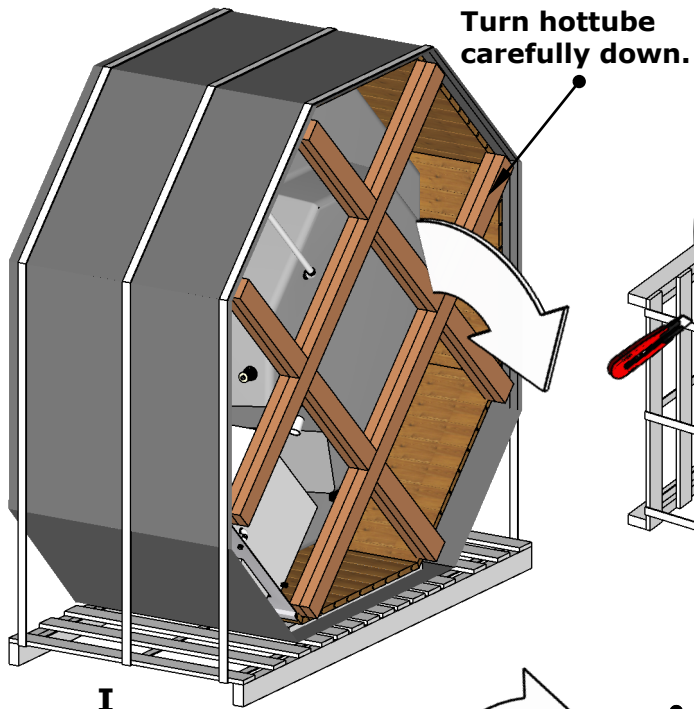

HotTub DeLux XL 240 installation

HotTub DeLux XL 240 installation

Use waterlevel.

Waterlevel from top ~150 mm

3.