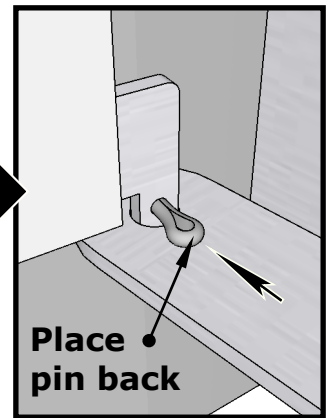

HotTub DeLux XL 240 installation

HotTub DeLux XL 240 installation

Use waterlevel.

Waterlevel from top ~150 mm

3.