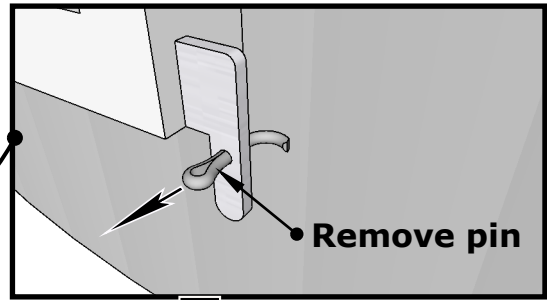

HotTub DeLux XL 240 installation

HotTub DeLux XL 240 installation

Use waterlevel.

Waterlevel from top ~150 mm

3.