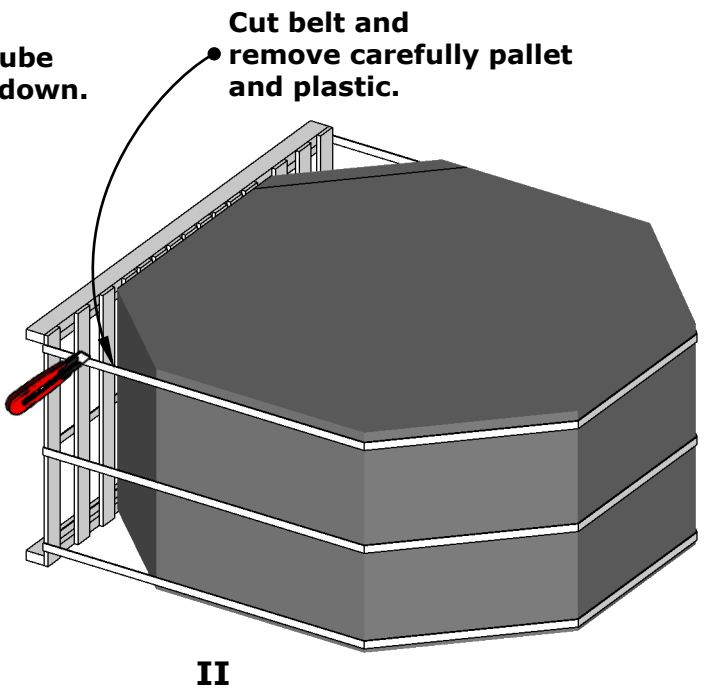

HotTub DeLux XL 240 installation

HotTub DeLux XL 240 installation

Use waterlevel.

Waterlevel from top ~150 mm

3.