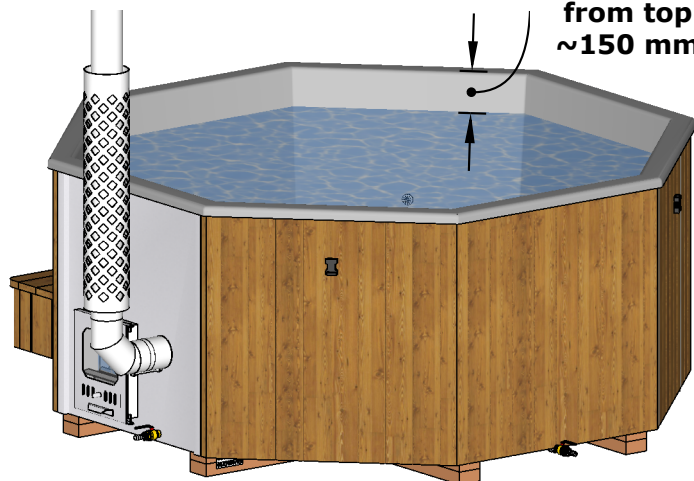

HotTub DeLux XL 240 installation

HotTub DeLux XL 240 installation

Use waterlevel.

Waterlevel from top ~150 mm

3.