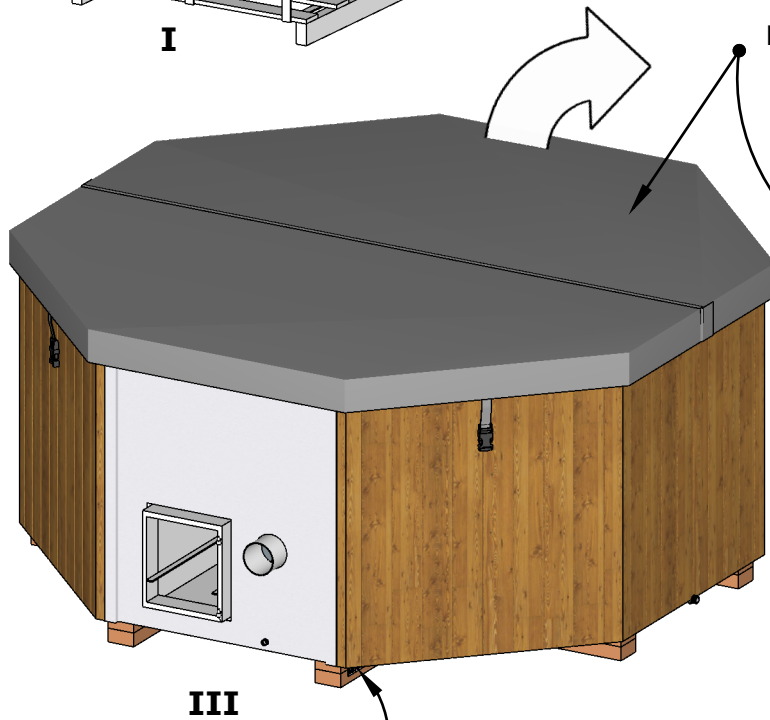

HotTub DeLux XL 240 installation

HotTub DeLux XL 240 installation

Use waterlevel.

Waterlevel from top ~150 mm

3.