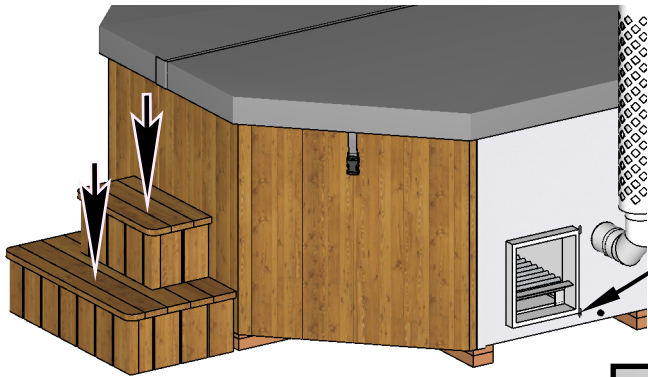

HotTub DeLux XL 240 installation

HotTub DeLux XL 240 installation

Use waterlevel.

Waterlevel from top ~150 mm

3.