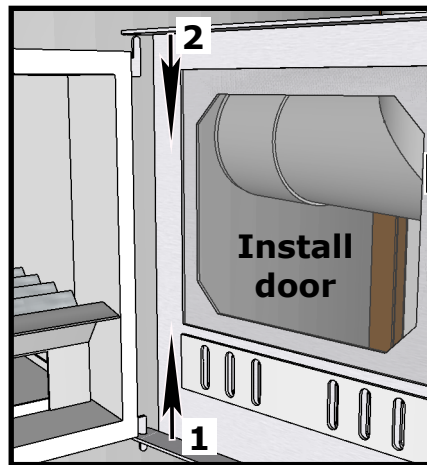

HotTub DeLux XL 240 installation

HotTub DeLux XL 240 installation

Use waterlevel.

Waterlevel from top ~150 mm

3.