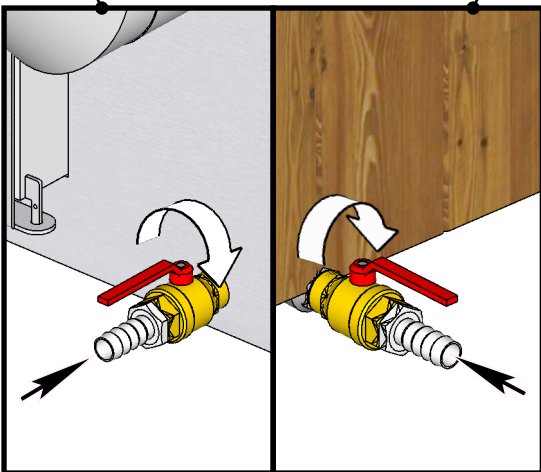

HotTub DeLux XL 240 installation

HotTub DeLux XL 240 installation

Use waterlevel.

Waterlevel from top ~150 mm

3.