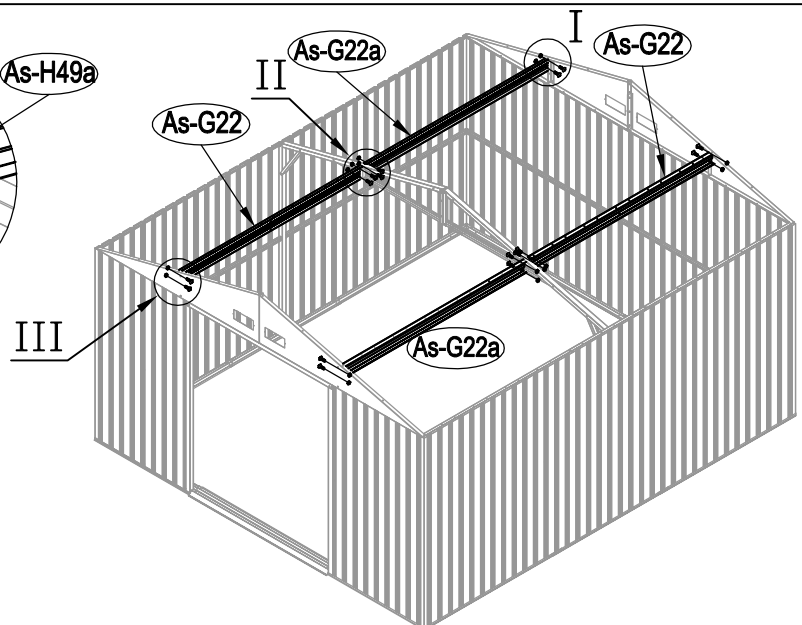

Metal Shed

OWNER'S MANUAL /
Instructions for Assembly Archer-G

Requires two people and takes 4-5 hours for Installation.

Size of Archer-G:

Area of installation requirement:

NO.	IMAGE	mm	QTY
UNDER			
Bs-B1		1693	x1
Bs-C2		1713	x1
As-G3		1174	x2
As-G3a		1380	x2
Bs-F3a		1380	x2
Bs-C4		1016	x1
Bs-C5		1016	x1
Bs-C6		1383	x1
MIDDLE			
Bs-A7		1648	x4
Bs-8		1648	x4
Bs-14		1648	x13
Bs-C9		1634	x1
Bs-C10		1634	x1
Bs-C11		1729	x1
Bs-C12		1610	x1
As-H13		1590	x2
As-H13a		1590	x2
As-G15		744	x2
Bs-16		1648	x1
Bs-17		1648	x1
Bs-C18		1470	x1
As-H47		1643	x2
As-G48		1829	x4
TOP1			
As-F19		1634.3	x2
As-F20		1634.3	x2
As-G22		1841.7	x4
As-G22a		1841.7	x4
T-E29		200	x4
T-E45		310	x4
As-H49		99	x2
As-H49a		99	x2
As-H50		1647.5	x2
As-H51		1680	x2
As-H52		1300	x1
As-H52a		1043	x1

27

34

35

36

37

38

39

40