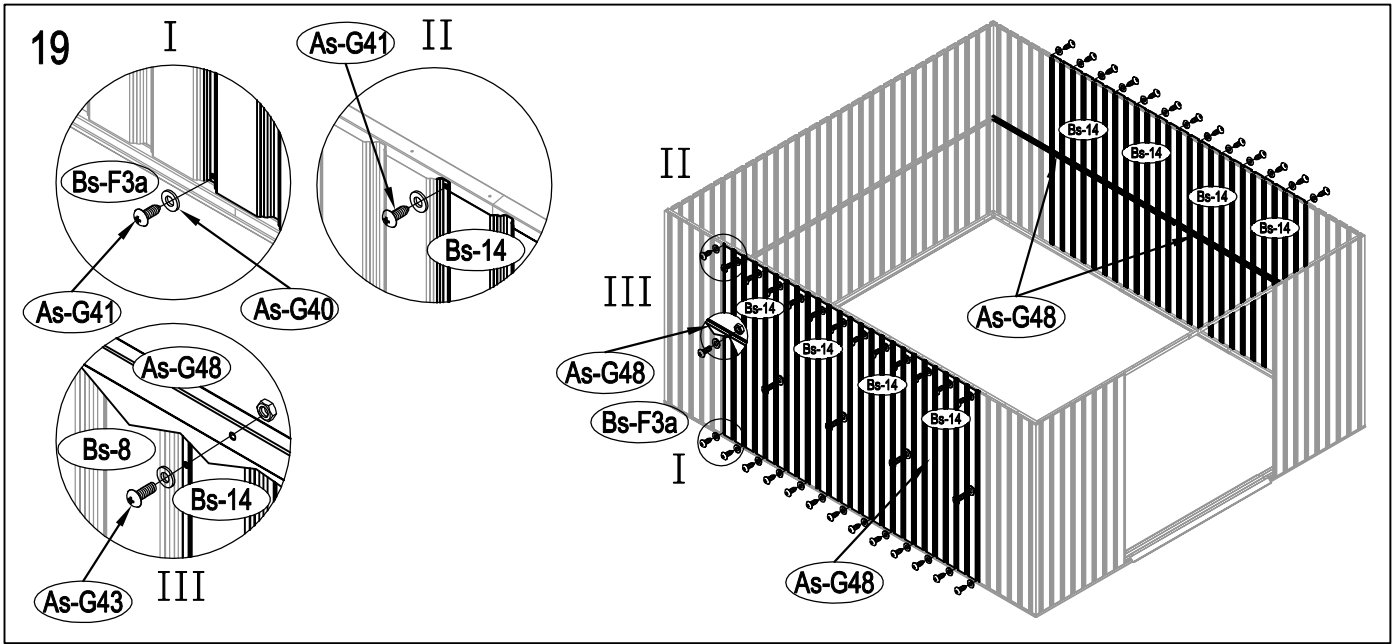

Metal Shed

OWNER'S MANUAL /
Instructions for Assembly Archer-G

Requires two people and takes 4-5 hours for Installation.

Size of Archer-G:

Area of installation requirement:

NO.	IMAGE	mm	QTY
UNDER			
Bs-B1		1693	x1
Bs-C2		1713	x1
As-G3		1174	x2
As-G3a		1380	x2
Bs-F3a		1380	x2
Bs-C4		1016	x1
Bs-C5		1016	x1
Bs-C6		1383	x1
MIDDLE			
Bs-A7		1648	x4
Bs-8		1648	x4
Bs-14		1648	x13
Bs-C9		1634	x1
Bs-C10		1634	x1
Bs-C11		1729	x1
Bs-C12		1610	x1
As-H13		1590	x2
As-H13a		1590	x2
As-G15		744	x2
Bs-16		1648	x1
Bs-17		1648	x1
Bs-C18		1470	x1
As-H47		1643	x2
As-G48		1829	x4
TOP1			
As-F19		1634.3	x2
As-F20		1634.3	x2
As-G22		1841.7	x4
As-G22a		1841.7	x4
T-E29		200	x4
T-E45		310	x4
As-H49		99	x2
As-H49a		99	x2
As-H50		1647.5	x2
As-H51		1680	x2
As-H52		1300	x1
As-H52a		1043	x1

NO.	IMAGE	mm	QTY
As-H53		290	x4
As-H54		230	x2
As-H55		369	x2
TOP2			
As-F23		1748	x2
As-F24		1748	x8
As-F25		1748	x2
As-26		1296	x6
As-F38		1746	x2
As-F39		1746	x2
As-A28		1298	x3
DOOR			
As-C30		1643	x1
As-C35		1643	x1
Ts-31		1583	x2
Bs-C32		1043	x4
Bs-C33		696	x1
Bs-C34		696	x1
Bs-C36		696	x1
Bs-C37		696	x1
ANNEX			
T-P1			x4
T-P2			x4
T-P3			x4
T-P4			x2
TP5A			x4
T-P6			x2
T-P7		200	x1
T-P8			x2
As-G40			x344
As-G41		ST4X10	x394
As-G42		ST4X16	x26
As-G43		M4X10	x140
As-G44			x134
As-G56		M6X50	x6

1

2

3

13

14

15

25

26