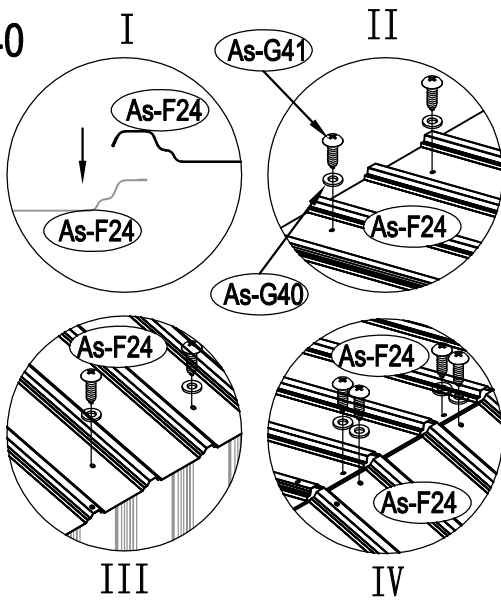

Metal Shed

OWNER'S MANUAL /
Instructions for Assembly Archer-G

Requires two people and takes 4-5 hours for Installation.

Size of Archer-G:

Area of installation requirement:

NO.	IMAGE	mm	QTY
UNDER			
Bs-B1		1693	x1
Bs-C2		1713	x1
As-G3		1174	x2
As-G3a		1380	x2
Bs-F3a		1380	x2
Bs-C4		1016	x1
Bs-C5		1016	x1
Bs-C6		1383	x1
MIDDLE			
Bs-A7		1648	x4
Bs-8		1648	x4
Bs-14		1648	x13
Bs-C9		1634	x1
Bs-C10		1634	x1
Bs-C11		1729	x1
Bs-C12		1610	x1
As-H13		1590	x2
As-H13a		1590	x2
As-G15		744	x2
Bs-16		1648	x1
Bs-17		1648	x1
Bs-C18		1470	x1
As-H47		1643	x2
As-G48		1829	x4
TOP1			
As-F19		1634.3	x2
As-F20		1634.3	x2
As-G22		1841.7	x4
As-G22a		1841.7	x4
T-E29		200	x4
T-E45		310	x4
As-H49		99	x2
As-H49a		99	x2
As-H50		1647.5	x2
As-H51		1680	x2
As-H52		1300	x1
As-H52a		1043	x1

NO.	IMAGE	mm	QTY
As-H53		290	x4
As-H54		230	x2
As-H55		369	x2
TOP2			
As-F23		1748	x2
As-F24		1748	x8
As-F25		1748	x2
As-26		1296	x6
As-F38		1746	x2
As-F39		1746	x2
As-A28		1298	x3
DOOR			
As-C30		1643	x1
As-C35		1643	x1
Ts-31		1583	x2
Bs-C32		1043	x4
Bs-C33		696	x1
Bs-C34		696	x1
Bs-C36		696	x1
Bs-C37		696	x1
ANNEX			
T-P1			x4
T-P2			x4
T-P3			x4
T-P4			x2
TP5A			x4
T-P6			x2
T-P7		200	x1
T-P8			x2
As-G40			x344
As-G41		ST4X10	x394
As-G42		ST4X16	x26
As-G43		M4X10	x140
As-G44			x134
As-G56		M6X50	x6

27

34

35

36

37

38

39

40

41

42

49

50