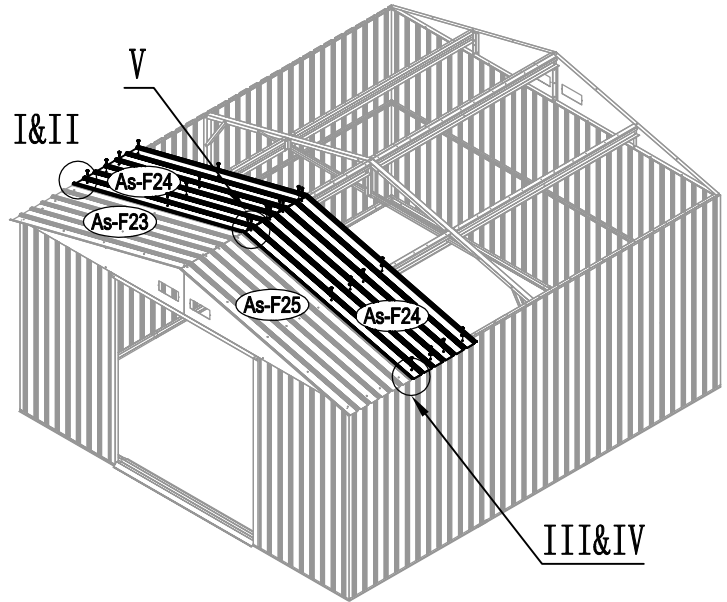

Metal Shed

OWNER'S MANUAL /
Instructions for Assembly Archer-G

Requires two people and takes 4-5 hours for Installation.

Size of Archer-G:

Area of installation requirement:

NO.	IMAGE	mm	QTY
UNDER			
Bs-B1		1693	x1
Bs-C2		1713	x1
As-G3		1174	x2
As-G3a		1380	x2
Bs-F3a		1380	x2
Bs-C4		1016	x1
Bs-C5		1016	x1
Bs-C6		1383	x1
MIDDLE			
Bs-A7		1648	x4
Bs-8		1648	x4
Bs-14		1648	x13
Bs-C9		1634	x1
Bs-C10		1634	x1
Bs-C11		1729	x1
Bs-C12		1610	x1
As-H13		1590	x2
As-H13a		1590	x2
As-G15		744	x2
Bs-16		1648	x1
Bs-17		1648	x1
Bs-C18		1470	x1
As-H47		1643	x2
As-G48		1829	x4
TOP1			
As-F19		1634.3	x2
As-F20		1634.3	x2
As-G22		1841.7	x4
As-G22a		1841.7	x4
T-E29		200	x4
T-E45		310	x4
As-H49		99	x2
As-H49a		99	x2
As-H50		1647.5	x2
As-H51		1680	x2
As-H52		1300	x1
As-H52a		1043	x1

27

34

35

36

37

38

39

40