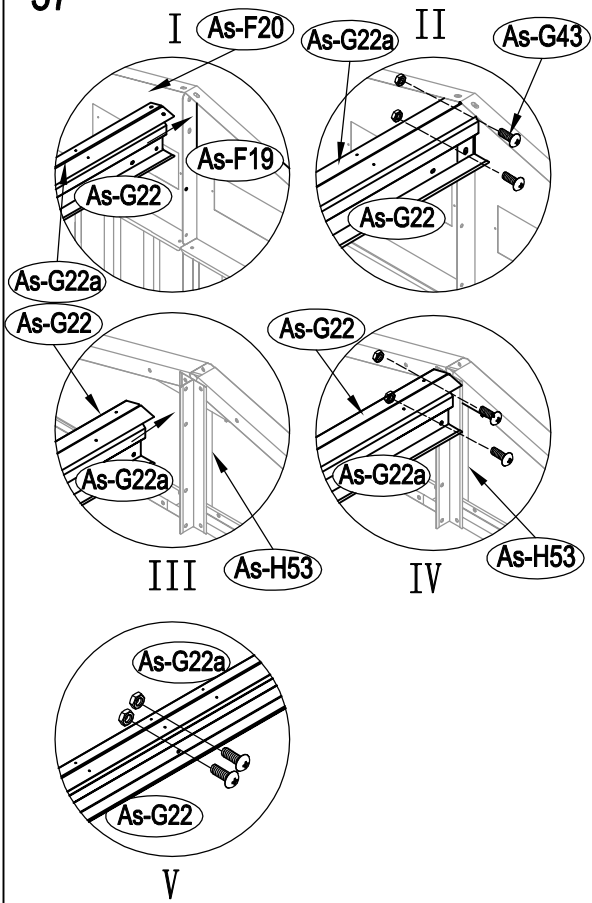

Metal Shed

OWNER'S MANUAL /
Instructions for Assembly Archer-G

Requires two people and takes 4-5 hours for Installation.

Size of Archer-G:

Area of installation requirement:

NO.	IMAGE	mm	QTY
UNDER			
Bs-B1		1693	x1
Bs-C2		1713	x1
As-G3		1174	x2
As-G3a		1380	x2
Bs-F3a		1380	x2
Bs-C4		1016	x1
Bs-C5		1016	x1
Bs-C6		1383	x1
MIDDLE			
Bs-A7		1648	x4
Bs-8		1648	x4
Bs-14		1648	x13
Bs-C9		1634	x1
Bs-C10		1634	x1
Bs-C11		1729	x1
Bs-C12		1610	x1
As-H13		1590	x2
As-H13a		1590	x2
As-G15		744	x2
Bs-16		1648	x1
Bs-17		1648	x1
Bs-C18		1470	x1
As-H47		1643	x2
As-G48		1829	x4
TOP1			
As-F19		1634.3	x2
As-F20		1634.3	x2
As-G22		1841.7	x4
As-G22a		1841.7	x4
T-E29		200	x4
T-E45		310	x4
As-H49		99	x2
As-H49a		99	x2
As-H50		1647.5	x2
As-H51		1680	x2
As-H52		1300	x1
As-H52a		1043	x1

NO.	IMAGE	mm	QTY
As-H53		290	x4
As-H54		230	x2
As-H55		369	x2
TOP2			
As-F23		1748	x2
As-F24		1748	x8
As-F25		1748	x2
As-26		1296	x6
As-F38		1746	x2
As-F39		1746	x2
As-A28		1298	x3
DOOR			
As-C30		1643	x1
As-C35		1643	x1
Ts-31		1583	x2
Bs-C32		1043	x4
Bs-C33		696	x1
Bs-C34		696	x1
Bs-C36		696	x1
Bs-C37		696	x1
ANNEX			
T-P1			x4
T-P2			x4
T-P3			x4
T-P4			x2
TP5A			x4
T-P6			x2
T-P7		200	x1
T-P8			x2
As-G40			x344
As-G41		ST4X10	x394
As-G42		ST4X16	x26
As-G43		M4X10	x140
As-G44			x134
As-G56		M6X50	x6

27

34

35

36

37

38

39

40

41

42

49

50