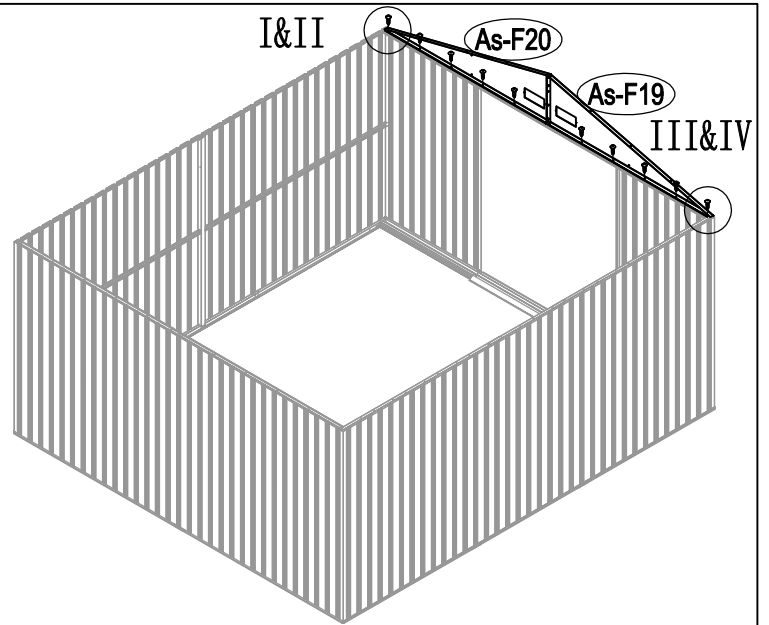

Metal Shed

OWNER'S MANUAL /
Instructions for Assembly Archer-G

Requires two people and takes 4-5 hours for Installation.

Size of Archer-G:

Area of installation requirement:

NO.	IMAGE	mm	QTY
UNDER			
Bs-B1		1693	x1
Bs-C2		1713	x1
As-G3		1174	x2
As-G3a		1380	x2
Bs-F3a		1380	x2
Bs-C4		1016	x1
Bs-C5		1016	x1
Bs-C6		1383	x1
MIDDLE			
Bs-A7		1648	x4
Bs-8		1648	x4
Bs-14		1648	x13
Bs-C9		1634	x1
Bs-C10		1634	x1
Bs-C11		1729	x1
Bs-C12		1610	x1
As-H13		1590	x2
As-H13a		1590	x2
As-G15		744	x2
Bs-16		1648	x1
Bs-17		1648	x1
Bs-C18		1470	x1
As-H47		1643	x2
As-G48		1829	x4
TOP1			
As-F19		1634.3	x2
As-F20		1634.3	x2
As-G22		1841.7	x4
As-G22a		1841.7	x4
T-E29		200	x4
T-E45		310	x4
As-H49		99	x2
As-H49a		99	x2
As-H50		1647.5	x2
As-H51		1680	x2
As-H52		1300	x1
As-H52a		1043	x1

NO.	IMAGE	mm	QTY
As-H53		290	x4
As-H54		230	x2
As-H55		369	x2
TOP2			
As-F23		1748	x2
As-F24		1748	x8
As-F25		1748	x2
As-26		1296	x6
As-F38		1746	x2
As-F39		1746	x2
As-A28		1298	x3
DOOR			
As-C30		1643	x1
As-C35		1643	x1
Ts-31		1583	x2
Bs-C32		1043	x4
Bs-C33		696	x1
Bs-C34		696	x1
Bs-C36		696	x1
Bs-C37		696	x1
ANNEX			
T-P1			x4
T-P2			x4
T-P3			x4
T-P4			x2
TP5A			x4
T-P6			x2
T-P7		200	x1
T-P8			x2
As-G40			x344
As-G41		ST4X10	x394
As-G42		ST4X16	x26
As-G43		M4X10	x140
As-G44			x134
As-G56		M6X50	x6

1

2

3

13

14

15

25

26