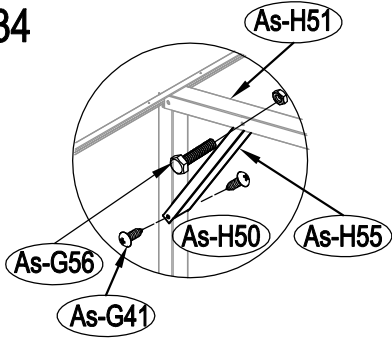

Metal Shed

OWNER'S MANUAL /
Instructions for Assembly Archer-G

Requires two people and takes 4-5 hours for Installation.

Size of Archer-G:

Area of installation requirement:

NO.	IMAGE	mm	QTY
UNDER			
Bs-B1		1693	x1
Bs-C2		1713	x1
As-G3		1174	x2
As-G3a		1380	x2
Bs-F3a		1380	x2
Bs-C4		1016	x1
Bs-C5		1016	x1
Bs-C6		1383	x1
MIDDLE			
Bs-A7		1648	x4
Bs-8		1648	x4
Bs-14		1648	x13
Bs-C9		1634	x1
Bs-C10		1634	x1
Bs-C11		1729	x1
Bs-C12		1610	x1
As-H13		1590	x2
As-H13a		1590	x2
As-G15		744	x2
Bs-16		1648	x1
Bs-17		1648	x1
Bs-C18		1470	x1
As-H47		1643	x2
As-G48		1829	x4
TOP1			
As-F19		1634.3	x2
As-F20		1634.3	x2
As-G22		1841.7	x4
As-G22a		1841.7	x4
T-E29		200	x4
T-E45		310	x4
As-H49		99	x2
As-H49a		99	x2
As-H50		1647.5	x2
As-H51		1680	x2
As-H52		1300	x1
As-H52a		1043	x1

NO.	IMAGE	mm	QTY
As-H53		290	x4
As-H54		230	x2
As-H55		369	x2
TOP2			
As-F23		1748	x2
As-F24		1748	x8
As-F25		1748	x2
As-26		1296	x6
As-F38		1746	x2
As-F39		1746	x2
As-A28		1298	x3
DOOR			
As-C30		1643	x1
As-C35		1643	x1
Ts-31		1583	x2
Bs-C32		1043	x4
Bs-C33		696	x1
Bs-C34		696	x1
Bs-C36		696	x1
Bs-C37		696	x1
ANNEX			
T-P1			x4
T-P2			x4
T-P3			x4
T-P4			x2
TP5A			x4
T-P6			x2
T-P7		200	x1
T-P8			x2
As-G40			x344
As-G41		ST4X10	x394
As-G42		ST4X16	x26
As-G43		M4X10	x140
As-G44			x134
As-G56		M6X50	x6

1

2

3

13

14

15

25

26

27

34

35

36

37

38

39

40