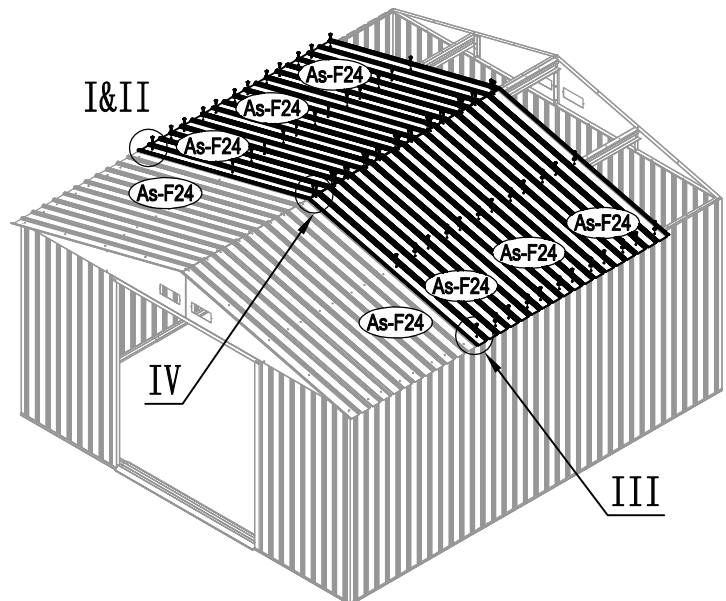

Metal Shed

OWNER'S MANUAL /
Instructions for Assembly Archer-G

Requires two people and takes 4-5 hours for Installation.

Size of Archer-G:

Area of installation requirement:

NO.	IMAGE	mm	QTY
UNDER			
Bs-B1		1693	x1
Bs-C2		1713	x1
As-G3		1174	x2
As-G3a		1380	x2
Bs-F3a		1380	x2
Bs-C4		1016	x1
Bs-C5		1016	x1
Bs-C6		1383	x1
MIDDLE			
Bs-A7		1648	x4
Bs-8		1648	x4
Bs-14		1648	x13
Bs-C9		1634	x1
Bs-C10		1634	x1
Bs-C11		1729	x1
Bs-C12		1610	x1
As-H13		1590	x2
As-H13a		1590	x2
As-G15		744	x2
Bs-16		1648	x1
Bs-17		1648	x1
Bs-C18		1470	x1
As-H47		1643	x2
As-G48		1829	x4
TOP1			
As-F19		1634.3	x2
As-F20		1634.3	x2
As-G22		1841.7	x4
As-G22a		1841.7	x4
T-E29		200	x4
T-E45		310	x4
As-H49		99	x2
As-H49a		99	x2
As-H50		1647.5	x2
As-H51		1680	x2
As-H52		1300	x1
As-H52a		1043	x1

27

34

35

36

37

38

39

40