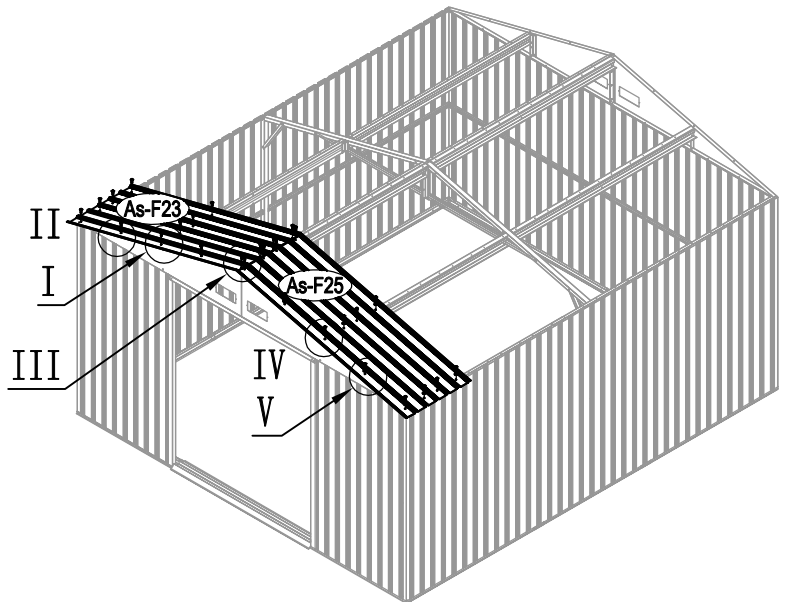

Metal Shed

OWNER'S MANUAL /
Instructions for Assembly Archer-G

Requires two people and takes 4-5 hours for Installation.

Size of Archer-G:

Area of installation requirement:

NO.	IMAGE	mm	QTY
UNDER			
Bs-B1		1693	x1
Bs-C2		1713	x1
As-G3		1174	x2
As-G3a		1380	x2
Bs-F3a		1380	x2
Bs-C4		1016	x1
Bs-C5		1016	x1
Bs-C6		1383	x1
MIDDLE			
Bs-A7		1648	x4
Bs-8		1648	x4
Bs-14		1648	x13
Bs-C9		1634	x1
Bs-C10		1634	x1
Bs-C11		1729	x1
Bs-C12		1610	x1
As-H13		1590	x2
As-H13a		1590	x2
As-G15		744	x2
Bs-16		1648	x1
Bs-17		1648	x1
Bs-C18		1470	x1
As-H47		1643	x2
As-G48		1829	x4
TOP1			
As-F19		1634.3	x2
As-F20		1634.3	x2
As-G22		1841.7	x4
As-G22a		1841.7	x4
T-E29		200	x4
T-E45		310	x4
As-H49		99	x2
As-H49a		99	x2
As-H50		1647.5	x2
As-H51		1680	x2
As-H52		1300	x1
As-H52a		1043	x1

27

34

35

36

37

38

39

40