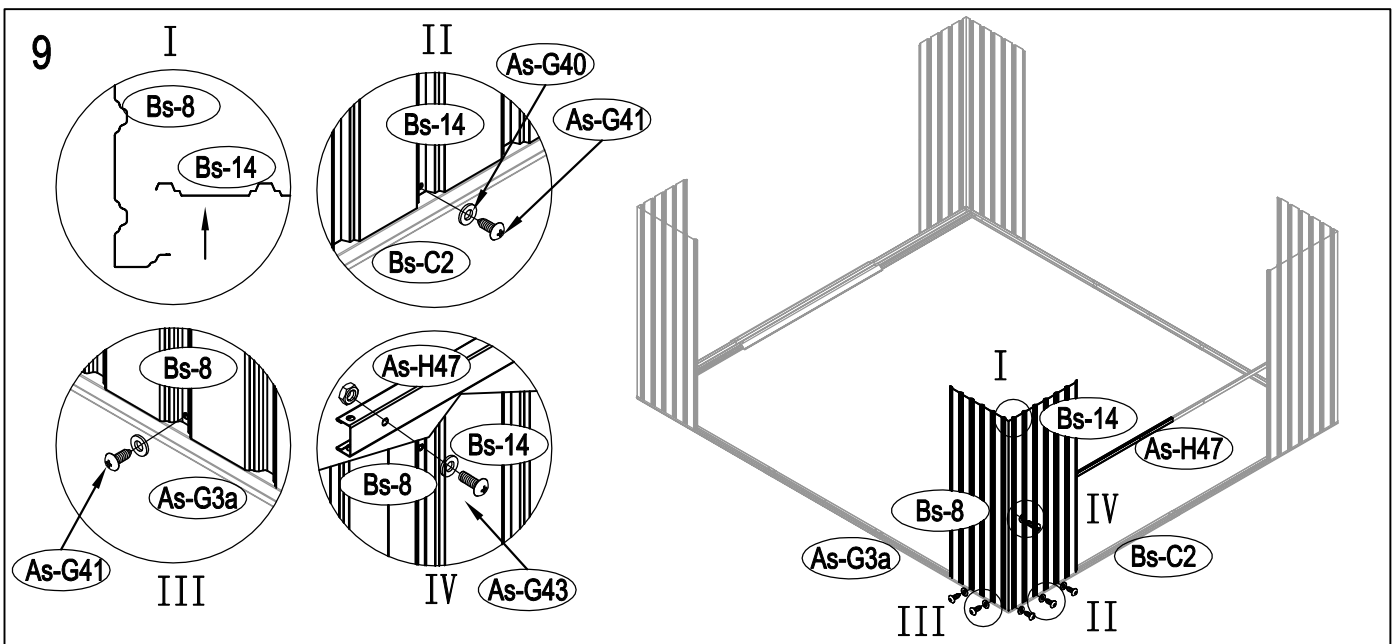

Metal Shed

OWNER'S MANUAL /
Instructions for Assembly Archer-G

Requires two people and takes 4-5 hours for Installation.

Size of Archer-G:

Area of installation requirement:

NO.	IMAGE	mm	QTY
UNDER			
Bs-B1		1693	x1
Bs-C2		1713	x1
As-G3		1174	x2
As-G3a		1380	x2
Bs-F3a		1380	x2
Bs-C4		1016	x1
Bs-C5		1016	x1
Bs-C6		1383	x1
MIDDLE			
Bs-A7		1648	x4
Bs-8		1648	x4
Bs-14		1648	x13
Bs-C9		1634	x1
Bs-C10		1634	x1
Bs-C11		1729	x1
Bs-C12		1610	x1
As-H13		1590	x2
As-H13a		1590	x2
As-G15		744	x2
Bs-16		1648	x1
Bs-17		1648	x1
Bs-C18		1470	x1
As-H47		1643	x2
As-G48		1829	x4
TOP1			
As-F19		1634.3	x2
As-F20		1634.3	x2
As-G22		1841.7	x4
As-G22a		1841.7	x4
T-E29		200	x4
T-E45		310	x4
As-H49		99	x2
As-H49a		99	x2
As-H50		1647.5	x2
As-H51		1680	x2
As-H52		1300	x1
As-H52a		1043	x1

NO.	IMAGE	mm	QTY
As-H53		290	x4
As-H54		230	x2
As-H55		369	x2
TOP2			
As-F23		1748	x2
As-F24		1748	x8
As-F25		1748	x2
As-26		1296	x6
As-F38		1746	x2
As-F39		1746	x2
As-A28		1298	x3
DOOR			
As-C30		1643	x1
As-C35		1643	x1
Ts-31		1583	x2
Bs-C32		1043	x4
Bs-C33		696	x1
Bs-C34		696	x1
Bs-C36		696	x1
Bs-C37		696	x1
ANNEX			
T-P1			x4
T-P2			x4
T-P3			x4
T-P4			x2
TP5A			x4
T-P6			x2
T-P7		200	x1
T-P8			x2
As-G40			x344
As-G41		ST4X10	x394
As-G42		ST4X16	x26
As-G43		M4X10	x140
As-G44			x134
As-G56		M6X50	x6

1

2

3

13

14

15

25

26