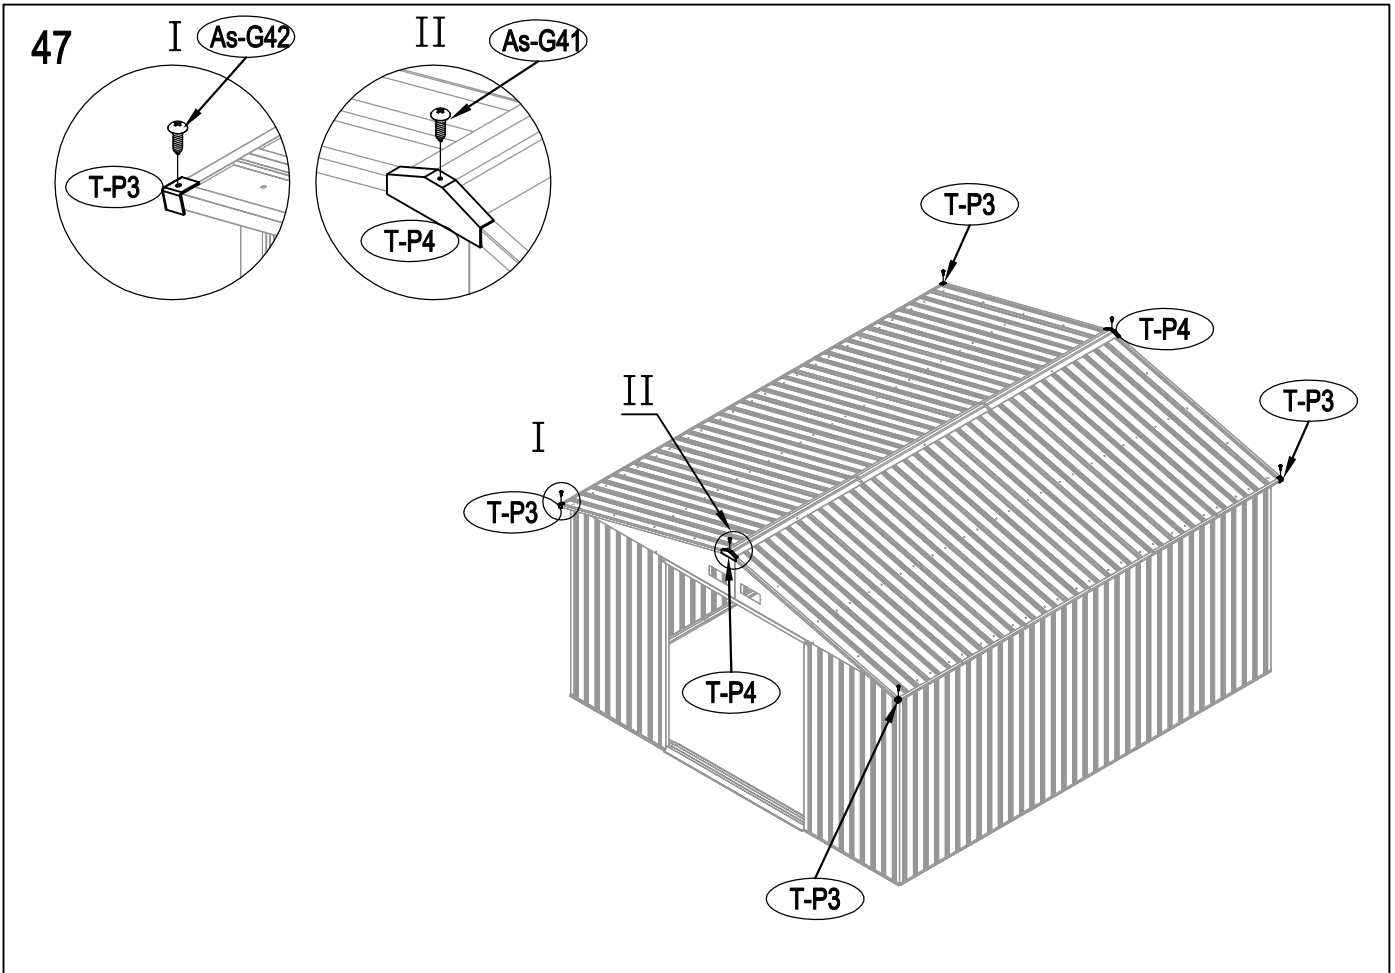

Metal Shed

OWNER'S MANUAL /
Instructions for Assembly Archer-G

Requires two people and takes 4-5 hours for Installation.

Size of Archer-G:

Area of installation requirement:

NO.	IMAGE	mm	QTY
UNDER			
Bs-B1		1693	x1
Bs-C2		1713	x1
As-G3		1174	x2
As-G3a		1380	x2
Bs-F3a		1380	x2
Bs-C4		1016	x1
Bs-C5		1016	x1
Bs-C6		1383	x1
MIDDLE			
Bs-A7		1648	x4
Bs-8		1648	x4
Bs-14		1648	x13
Bs-C9		1634	x1
Bs-C10		1634	x1
Bs-C11		1729	x1
Bs-C12		1610	x1
As-H13		1590	x2
As-H13a		1590	x2
As-G15		744	x2
Bs-16		1648	x1
Bs-17		1648	x1
Bs-C18		1470	x1
As-H47		1643	x2
As-G48		1829	x4
TOP1			
As-F19		1634.3	x2
As-F20		1634.3	x2
As-G22		1841.7	x4
As-G22a		1841.7	x4
T-E29		200	x4
T-E45		310	x4
As-H49		99	x2
As-H49a		99	x2
As-H50		1647.5	x2
As-H51		1680	x2
As-H52		1300	x1
As-H52a		1043	x1

41

42

49

50