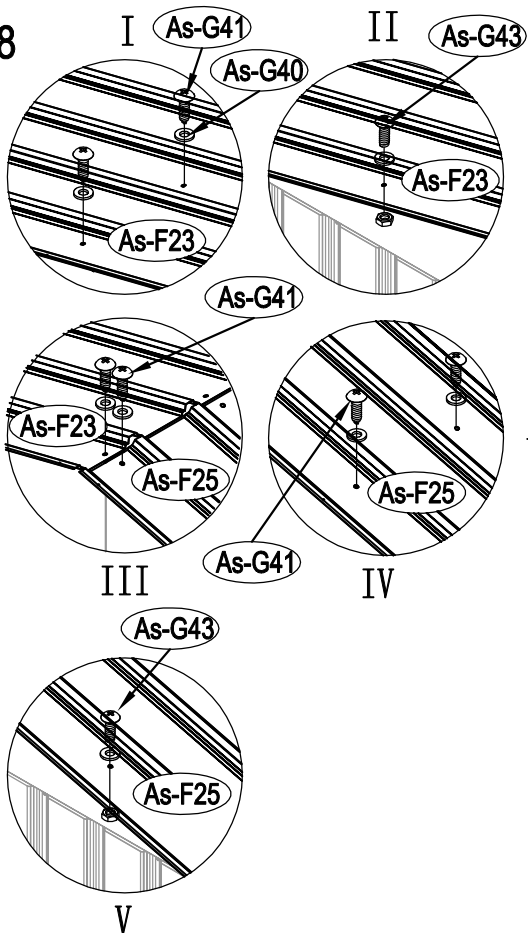

Metal Shed

OWNER'S MANUAL /
Instructions for Assembly Archer-G

Requires two people and takes 4-5 hours for Installation.

Size of Archer-G:

Area of installation requirement:

NO.	IMAGE	mm	QTY
UNDER			
Bs-B1		1693	x1
Bs-C2		1713	x1
As-G3		1174	x2
As-G3a		1380	x2
Bs-F3a		1380	x2
Bs-C4		1016	x1
Bs-C5		1016	x1
Bs-C6		1383	x1
MIDDLE			
Bs-A7		1648	x4
Bs-8		1648	x4
Bs-14		1648	x13
Bs-C9		1634	x1
Bs-C10		1634	x1
Bs-C11		1729	x1
Bs-C12		1610	x1
As-H13		1590	x2
As-H13a		1590	x2
As-G15		744	x2
Bs-16		1648	x1
Bs-17		1648	x1
Bs-C18		1470	x1
As-H47		1643	x2
As-G48		1829	x4
TOP1			
As-F19		1634.3	x2
As-F20		1634.3	x2
As-G22		1841.7	x4
As-G22a		1841.7	x4
T-E29		200	x4
T-E45		310	x4
As-H49		99	x2
As-H49a		99	x2
As-H50		1647.5	x2
As-H51		1680	x2
As-H52		1300	x1
As-H52a		1043	x1

NO.	IMAGE	mm	QTY
As-H53		290	x4
As-H54		230	x2
As-H55		369	x2
TOP2			
As-F23		1748	x2
As-F24		1748	x8
As-F25		1748	x2
As-26		1296	x6
As-F38		1746	x2
As-F39		1746	x2
As-A28		1298	x3
DOOR			
As-C30		1643	x1
As-C35		1643	x1
Ts-31		1583	x2
Bs-C32		1043	x4
Bs-C33		696	x1
Bs-C34		696	x1
Bs-C36		696	x1
Bs-C37		696	x1
ANNEX			
T-P1			x4
T-P2			x4
T-P3			x4
T-P4			x2
TP5A			x4
T-P6			x2
T-P7		200	x1
T-P8			x2
As-G40			x344
As-G41		ST4X10	x394
As-G42		ST4X16	x26
As-G43		M4X10	x140
As-G44			x134
As-G56		M6X50	x6

27

34

35

36

37

38

39

40

41

42

49

50