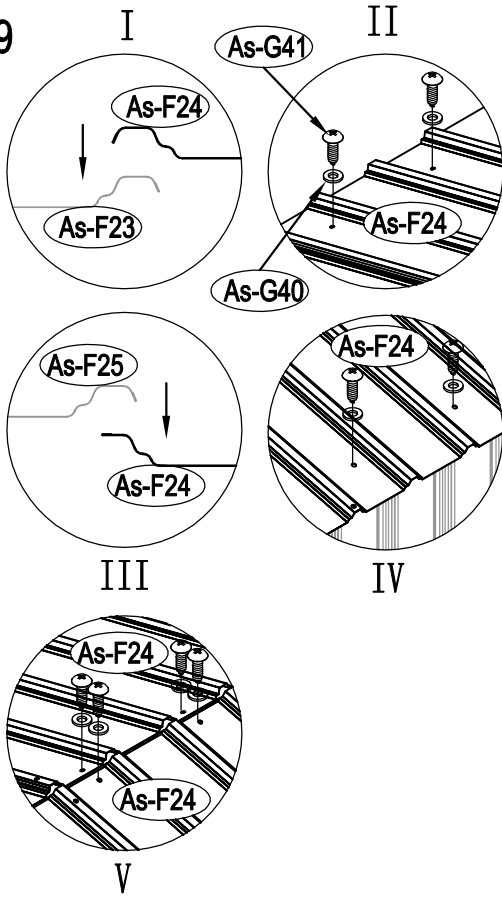

Metal Shed

OWNER'S MANUAL /
Instructions for Assembly Archer-G

Requires two people and takes 4-5 hours for Installation.

Size of Archer-G:

Area of installation requirement:

NO.	IMAGE	mm	QTY
UNDER			
Bs-B1		1693	x1
Bs-C2		1713	x1
As-G3		1174	x2
As-G3a		1380	x2
Bs-F3a		1380	x2
Bs-C4		1016	x1
Bs-C5		1016	x1
Bs-C6		1383	x1
MIDDLE			
Bs-A7		1648	x4
Bs-8		1648	x4
Bs-14		1648	x13
Bs-C9		1634	x1
Bs-C10		1634	x1
Bs-C11		1729	x1
Bs-C12		1610	x1
As-H13		1590	x2
As-H13a		1590	x2
As-G15		744	x2
Bs-16		1648	x1
Bs-17		1648	x1
Bs-C18		1470	x1
As-H47		1643	x2
As-G48		1829	x4
TOP1			
As-F19		1634.3	x2
As-F20		1634.3	x2
As-G22		1841.7	x4
As-G22a		1841.7	x4
T-E29		200	x4
T-E45		310	x4
As-H49		99	x2
As-H49a		99	x2
As-H50		1647.5	x2
As-H51		1680	x2
As-H52		1300	x1
As-H52a		1043	x1

NO.	IMAGE	mm	QTY
As-H53		290	x4
As-H54		230	x2
As-H55		369	x2
TOP2			
As-F23		1748	x2
As-F24		1748	x8
As-F25		1748	x2
As-26		1296	x6
As-F38		1746	x2
As-F39		1746	x2
As-A28		1298	x3
DOOR			
As-C30		1643	x1
As-C35		1643	x1
Ts-31		1583	x2
Bs-C32		1043	x4
Bs-C33		696	x1
Bs-C34		696	x1
Bs-C36		696	x1
Bs-C37		696	x1
ANNEX			
T-P1			x4
T-P2			x4
T-P3			x4
T-P4			x2
TP5A			x4
T-P6			x2
T-P7		200	x1
T-P8			x2
As-G40			x344
As-G41		ST4X10	x394
As-G42		ST4X16	x26
As-G43		M4X10	x140
As-G44			x134
As-G56		M6X50	x6

27

34

35

36

37

38

39

40

41

42

49

50