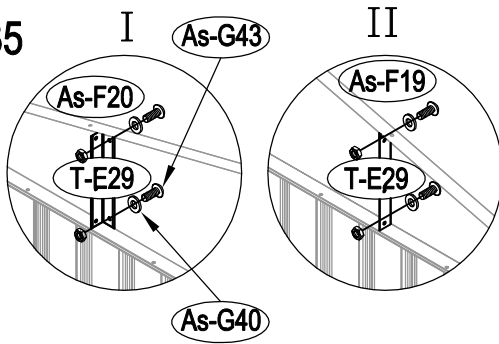

Metal Shed

OWNER'S MANUAL /
Instructions for Assembly Archer-G

Requires two people and takes 4-5 hours for Installation.

Size of Archer-G:

Area of installation requirement:

NO.	IMAGE	mm	QTY
UNDER			
Bs-B1		1693	x1
Bs-C2		1713	x1
As-G3		1174	x2
As-G3a		1380	x2
Bs-F3a		1380	x2
Bs-C4		1016	x1
Bs-C5		1016	x1
Bs-C6		1383	x1
MIDDLE			
Bs-A7		1648	x4
Bs-8		1648	x4
Bs-14		1648	x13
Bs-C9		1634	x1
Bs-C10		1634	x1
Bs-C11		1729	x1
Bs-C12		1610	x1
As-H13		1590	x2
As-H13a		1590	x2
As-G15		744	x2
Bs-16		1648	x1
Bs-17		1648	x1
Bs-C18		1470	x1
As-H47		1643	x2
As-G48		1829	x4
TOP1			
As-F19		1634.3	x2
As-F20		1634.3	x2
As-G22		1841.7	x4
As-G22a		1841.7	x4
T-E29		200	x4
T-E45		310	x4
As-H49		99	x2
As-H49a		99	x2
As-H50		1647.5	x2
As-H51		1680	x2
As-H52		1300	x1
As-H52a		1043	x1

NO.	IMAGE	mm	QTY
As-H53		290	x4
As-H54		230	x2
As-H55		369	x2
TOP2			
As-F23		1748	x2
As-F24		1748	x8
As-F25		1748	x2
As-26		1296	x6
As-F38		1746	x2
As-F39		1746	x2
As-A28		1298	x3
DOOR			
As-C30		1643	x1
As-C35		1643	x1
Ts-31		1583	x2
Bs-C32		1043	x4
Bs-C33		696	x1
Bs-C34		696	x1
Bs-C36		696	x1
Bs-C37		696	x1
ANNEX			
T-P1			x4
T-P2			x4
T-P3			x4
T-P4			x2
TP5A			x4
T-P6			x2
T-P7		200	x1
T-P8			x2
As-G40			x344
As-G41		ST4X10	x394
As-G42		ST4X16	x26
As-G43		M4X10	x140
As-G44			x134
As-G56		M6X50	x6

27

34

35

36

37

38

39

40

41

42

49

50