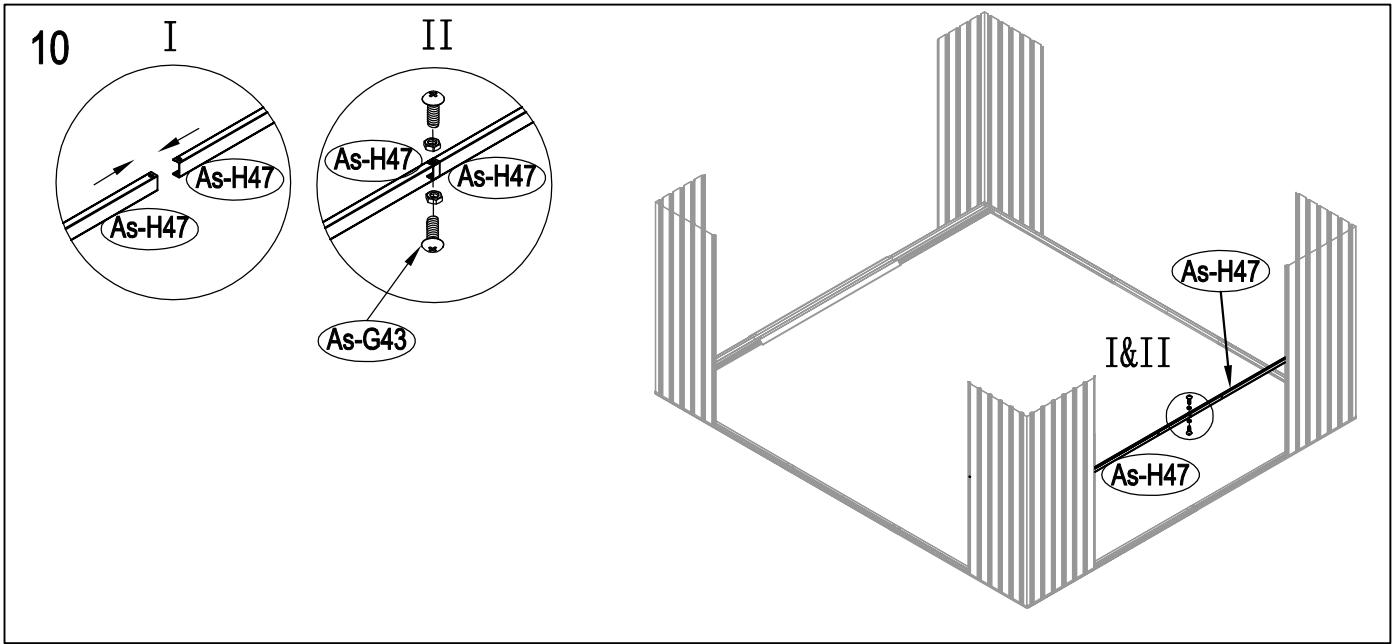

Metal Shed

OWNER'S MANUAL /
Instructions for Assembly Archer-G

Requires two people and takes 4-5 hours for Installation.

Size of Archer-G:

Area of installation requirement:

NO.	IMAGE	mm	QTY
UNDER			
Bs-B1		1693	x1
Bs-C2		1713	x1
As-G3		1174	x2
As-G3a		1380	x2
Bs-F3a		1380	x2
Bs-C4		1016	x1
Bs-C5		1016	x1
Bs-C6		1383	x1
MIDDLE			
Bs-A7		1648	x4
Bs-8		1648	x4
Bs-14		1648	x13
Bs-C9		1634	x1
Bs-C10		1634	x1
Bs-C11		1729	x1
Bs-C12		1610	x1
As-H13		1590	x2
As-H13a		1590	x2
As-G15		744	x2
Bs-16		1648	x1
Bs-17		1648	x1
Bs-C18		1470	x1
As-H47		1643	x2
As-G48		1829	x4
TOP1			
As-F19		1634.3	x2
As-F20		1634.3	x2
As-G22		1841.7	x4
As-G22a		1841.7	x4
T-E29		200	x4
T-E45		310	x4
As-H49		99	x2
As-H49a		99	x2
As-H50		1647.5	x2
As-H51		1680	x2
As-H52		1300	x1
As-H52a		1043	x1

NO.	IMAGE	mm	QTY
As-H53		290	x4
As-H54		230	x2
As-H55		369	x2
TOP2			
As-F23		1748	x2
As-F24		1748	x8
As-F25		1748	x2
As-26		1296	x6
As-F38		1746	x2
As-F39		1746	x2
As-A28		1298	x3
DOOR			
As-C30		1643	x1
As-C35		1643	x1
Ts-31		1583	x2
Bs-C32		1043	x4
Bs-C33		696	x1
Bs-C34		696	x1
Bs-C36		696	x1
Bs-C37		696	x1
ANNEX			
T-P1			x4
T-P2			x4
T-P3			x4
T-P4			x2
TP5A			x4
T-P6			x2
T-P7		200	x1
T-P8			x2
As-G40			x344
As-G41		ST4X10	x394
As-G42		ST4X16	x26
As-G43		M4X10	x140
As-G44			x134
As-G56		M6X50	x6

1

2

3

13

14

15

25

26