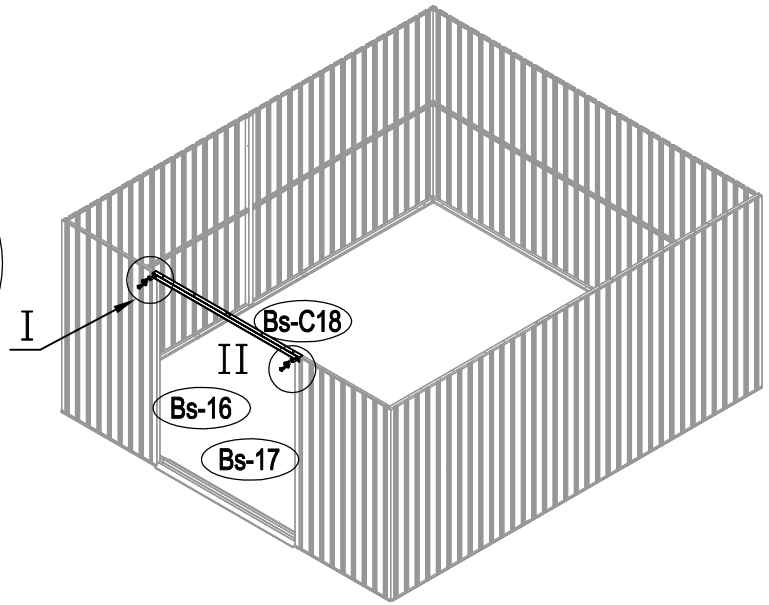

Metal Shed

OWNER'S MANUAL /
Instructions for Assembly Archer-G

Requires two people and takes 4-5 hours for Installation.

Size of Archer-G:

Area of installation requirement:

NO.	IMAGE	mm	QTY
UNDER			
Bs-B1		1693	x1
Bs-C2		1713	x1
As-G3		1174	x2
As-G3a		1380	x2
Bs-F3a		1380	x2
Bs-C4		1016	x1
Bs-C5		1016	x1
Bs-C6		1383	x1
MIDDLE			
Bs-A7		1648	x4
Bs-8		1648	x4
Bs-14		1648	x13
Bs-C9		1634	x1
Bs-C10		1634	x1
Bs-C11		1729	x1
Bs-C12		1610	x1
As-H13		1590	x2
As-H13a		1590	x2
As-G15		744	x2
Bs-16		1648	x1
Bs-17		1648	x1
Bs-C18		1470	x1
As-H47		1643	x2
As-G48		1829	x4
TOP1			
As-F19		1634.3	x2
As-F20		1634.3	x2
As-G22		1841.7	x4
As-G22a		1841.7	x4
T-E29		200	x4
T-E45		310	x4
As-H49		99	x2
As-H49a		99	x2
As-H50		1647.5	x2
As-H51		1680	x2
As-H52		1300	x1
As-H52a		1043	x1

NO.	IMAGE	mm	QTY
As-H53		290	x4
As-H54		230	x2
As-H55		369	x2
TOP2			
As-F23		1748	x2
As-F24		1748	x8
As-F25		1748	x2
As-26		1296	x6
As-F38		1746	x2
As-F39		1746	x2
As-A28		1298	x3
DOOR			
As-C30		1643	x1
As-C35		1643	x1
Ts-31		1583	x2
Bs-C32		1043	x4
Bs-C33		696	x1
Bs-C34		696	x1
Bs-C36		696	x1
Bs-C37		696	x1
ANNEX			
T-P1			x4
T-P2			x4
T-P3			x4
T-P4			x2
TP5A			x4
T-P6			x2
T-P7		200	x1
T-P8			x2
As-G40			x344
As-G41		ST4X10	x394
As-G42		ST4X16	x26
As-G43		M4X10	x140
As-G44			x134
As-G56		M6X50	x6

1

2

3

13

14

15

25

26