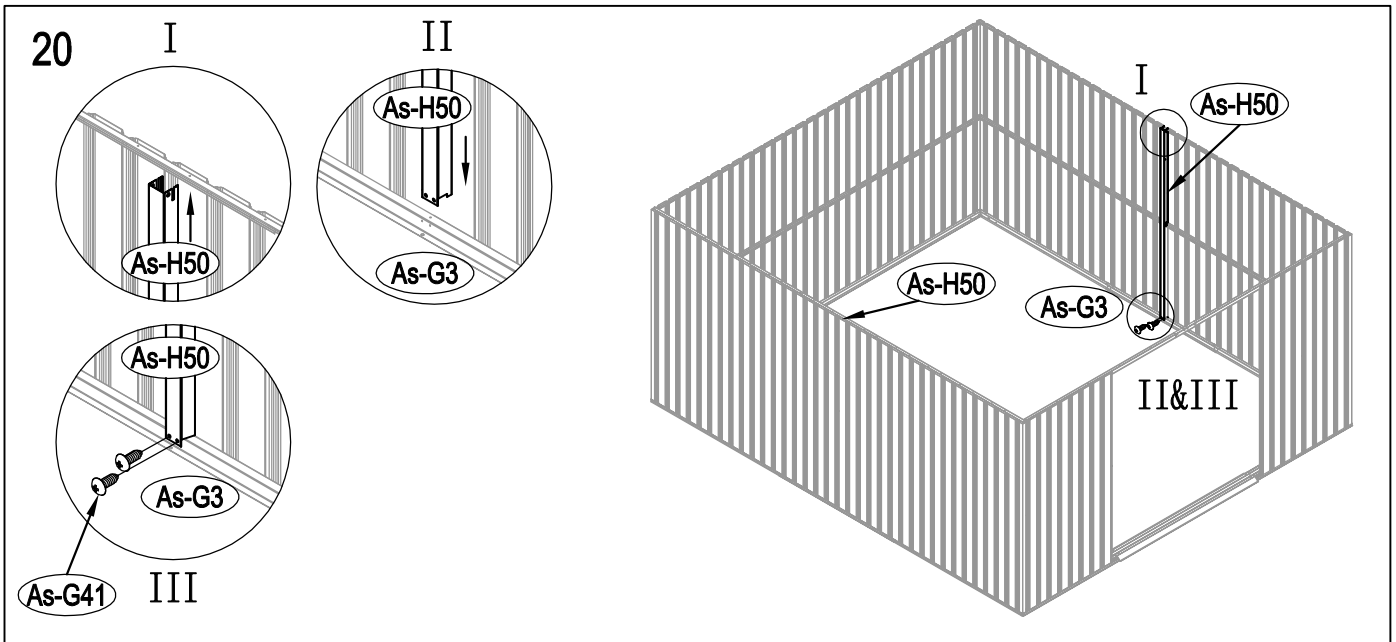

Metal Shed

OWNER'S MANUAL /
Instructions for Assembly Archer-G

Requires two people and takes 4-5 hours for Installation.

Size of Archer-G:

Area of installation requirement:

NO.	IMAGE	mm	QTY
UNDER			
Bs-B1		1693	x1
Bs-C2		1713	x1
As-G3		1174	x2
As-G3a		1380	x2
Bs-F3a		1380	x2
Bs-C4		1016	x1
Bs-C5		1016	x1
Bs-C6		1383	x1
MIDDLE			
Bs-A7		1648	x4
Bs-8		1648	x4
Bs-14		1648	x13
Bs-C9		1634	x1
Bs-C10		1634	x1
Bs-C11		1729	x1
Bs-C12		1610	x1
As-H13		1590	x2
As-H13a		1590	x2
As-G15		744	x2
Bs-16		1648	x1
Bs-17		1648	x1
Bs-C18		1470	x1
As-H47		1643	x2
As-G48		1829	x4
TOP1			
As-F19		1634.3	x2
As-F20		1634.3	x2
As-G22		1841.7	x4
As-G22a		1841.7	x4
T-E29		200	x4
T-E45		310	x4
As-H49		99	x2
As-H49a		99	x2
As-H50		1647.5	x2
As-H51		1680	x2
As-H52		1300	x1
As-H52a		1043	x1

NO.	IMAGE	mm	QTY
As-H53		290	x4
As-H54		230	x2
As-H55		369	x2
TOP2			
As-F23		1748	x2
As-F24		1748	x8
As-F25		1748	x2
As-26		1296	x6
As-F38		1746	x2
As-F39		1746	x2
As-A28		1298	x3
DOOR			
As-C30		1643	x1
As-C35		1643	x1
Ts-31		1583	x2
Bs-C32		1043	x4
Bs-C33		696	x1
Bs-C34		696	x1
Bs-C36		696	x1
Bs-C37		696	x1
ANNEX			
T-P1			x4
T-P2			x4
T-P3			x4
T-P4			x2
TP5A			x4
T-P6			x2
T-P7		200	x1
T-P8			x2
As-G40			x344
As-G41		ST4X10	x394
As-G42		ST4X16	x26
As-G43		M4X10	x140
As-G44			x134
As-G56		M6X50	x6

1

2

3

13

14

15

25

26