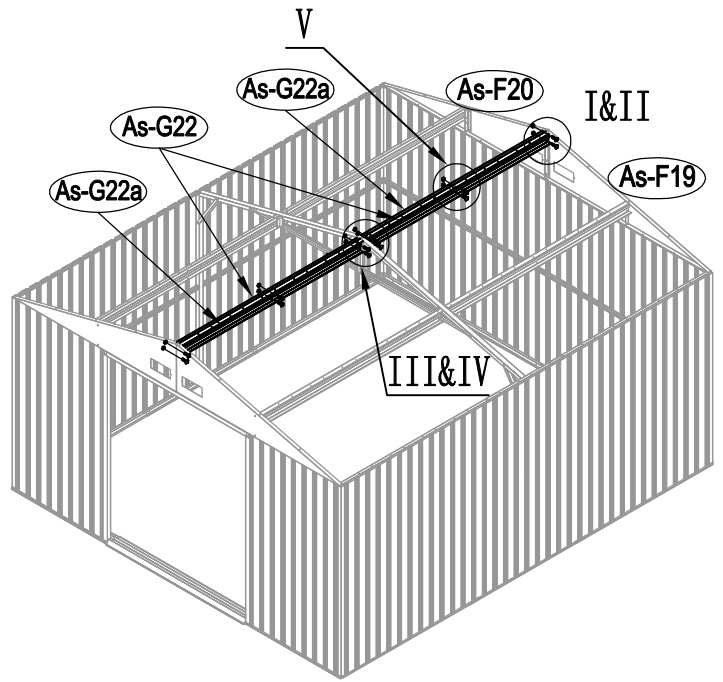

Metal Shed

OWNER'S MANUAL /
Instructions for Assembly Archer-G

Requires two people and takes 4-5 hours for Installation.

Size of Archer-G:

Area of installation requirement:

NO.	IMAGE	mm	QTY
UNDER			
Bs-B1		1693	x1
Bs-C2		1713	x1
As-G3		1174	x2
As-G3a		1380	x2
Bs-F3a		1380	x2
Bs-C4		1016	x1
Bs-C5		1016	x1
Bs-C6		1383	x1
MIDDLE			
Bs-A7		1648	x4
Bs-8		1648	x4
Bs-14		1648	x13
Bs-C9		1634	x1
Bs-C10		1634	x1
Bs-C11		1729	x1
Bs-C12		1610	x1
As-H13		1590	x2
As-H13a		1590	x2
As-G15		744	x2
Bs-16		1648	x1
Bs-17		1648	x1
Bs-C18		1470	x1
As-H47		1643	x2
As-G48		1829	x4
TOP1			
As-F19		1634.3	x2
As-F20		1634.3	x2
As-G22		1841.7	x4
As-G22a		1841.7	x4
T-E29		200	x4
T-E45		310	x4
As-H49		99	x2
As-H49a		99	x2
As-H50		1647.5	x2
As-H51		1680	x2
As-H52		1300	x1
As-H52a		1043	x1

27

34

35

36

37

38

39

40