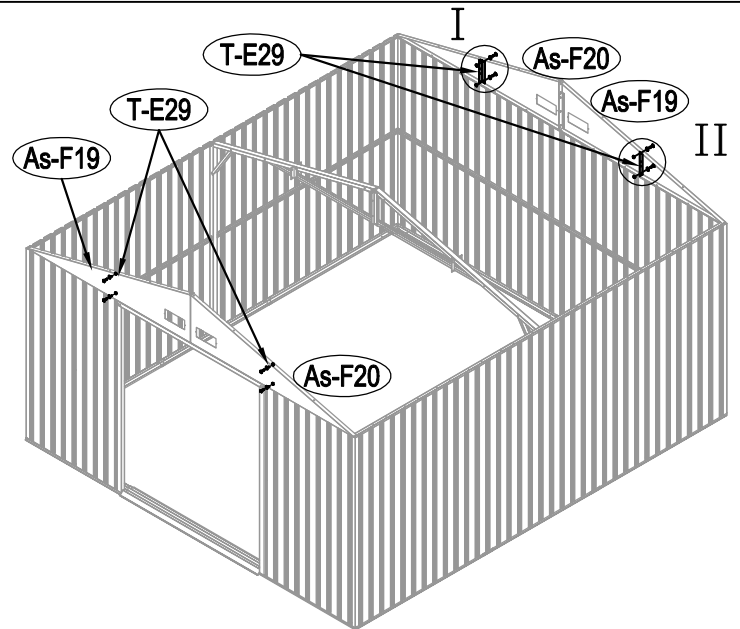

Metal Shed

OWNER'S MANUAL /
Instructions for Assembly Archer-G

Requires two people and takes 4-5 hours for Installation.

Size of Archer-G:

Area of installation requirement:

NO.	IMAGE	mm	QTY
UNDER			
Bs-B1		1693	x1
Bs-C2		1713	x1
As-G3		1174	x2
As-G3a		1380	x2
Bs-F3a		1380	x2
Bs-C4		1016	x1
Bs-C5		1016	x1
Bs-C6		1383	x1
MIDDLE			
Bs-A7		1648	x4
Bs-8		1648	x4
Bs-14		1648	x13
Bs-C9		1634	x1
Bs-C10		1634	x1
Bs-C11		1729	x1
Bs-C12		1610	x1
As-H13		1590	x2
As-H13a		1590	x2
As-G15		744	x2
Bs-16		1648	x1
Bs-17		1648	x1
Bs-C18		1470	x1
As-H47		1643	x2
As-G48		1829	x4
TOP1			
As-F19		1634.3	x2
As-F20		1634.3	x2
As-G22		1841.7	x4
As-G22a		1841.7	x4
T-E29		200	x4
T-E45		310	x4
As-H49		99	x2
As-H49a		99	x2
As-H50		1647.5	x2
As-H51		1680	x2
As-H52		1300	x1
As-H52a		1043	x1

27

34

35

36

37

38

39

40

41

42

49

50