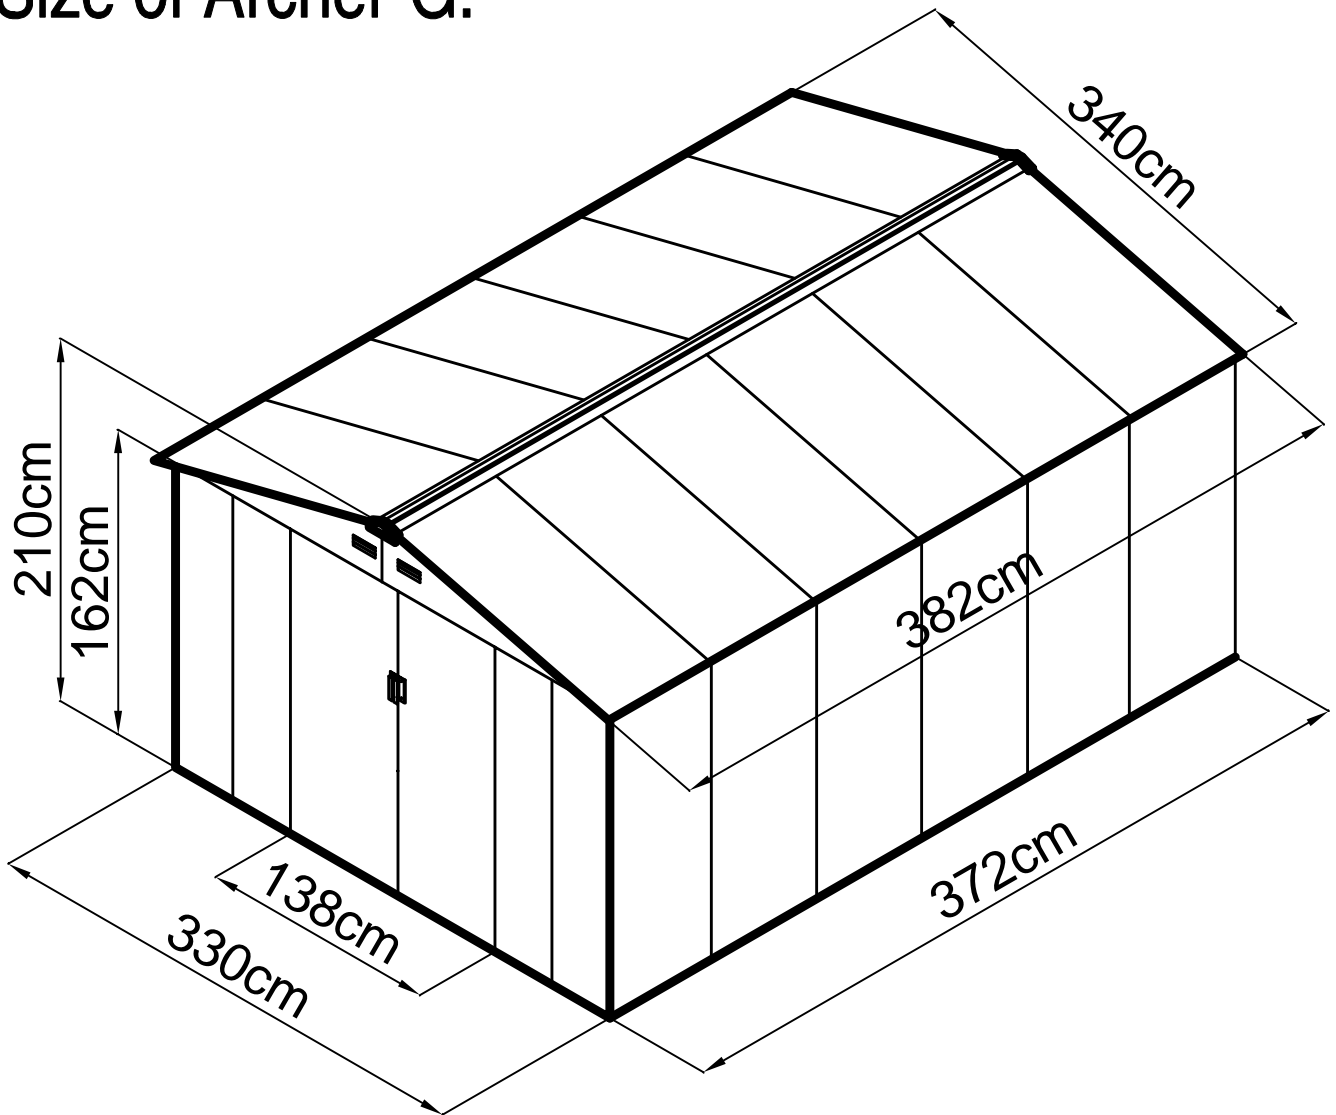

Metal Shed

OWNER'S MANUAL /
Instructions for Assembly Archer-G

Requires two people and takes 4-5 hours for Installation.

Size of Archer-G:

Area of installation requirement:

NO.	IMAGE	mm	QTY
UNDER			
Bs-B1		1693	x1
Bs-C2		1713	x1
As-G3		1174	x2
As-G3a		1380	x2
Bs-F3a		1380	x2
Bs-C4		1016	x1
Bs-C5		1016	x1
Bs-C6		1383	x1
MIDDLE			
Bs-A7		1648	x4
Bs-8		1648	x4
Bs-14		1648	x13
Bs-C9		1634	x1
Bs-C10		1634	x1
Bs-C11		1729	x1
Bs-C12		1610	x1
As-H13		1590	x2
As-H13a		1590	x2
As-G15		744	x2
Bs-16		1648	x1
Bs-17		1648	x1
Bs-C18		1470	x1
As-H47		1643	x2
As-G48		1829	x4
TOP1			
As-F19		1634.3	x2
As-F20		1634.3	x2
As-G22		1841.7	x4
As-G22a		1841.7	x4
T-E29		200	x4
T-E45		310	x4
As-H49		99	x2
As-H49a		99	x2
As-H50		1647.5	x2
As-H51		1680	x2
As-H52		1300	x1
As-H52a		1043	x1

NO.	IMAGE	mm	QTY
As-H53		290	x4
As-H54		230	x2
As-H55		369	x2
TOP2			
As-F23		1748	x2
As-F24		1748	x8
As-F25		1748	x2
As-26		1296	x6
As-F38		1746	x2
As-F39		1746	x2
As-A28		1298	x3
DOOR			
As-C30		1643	x1
As-C35		1643	x1
Ts-31		1583	x2
Bs-C32		1043	x4
Bs-C33		696	x1
Bs-C34		696	x1
Bs-C36		696	x1
Bs-C37		696	x1
ANNEX			
T-P1			x4
T-P2			x4
T-P3			x4
T-P4			x2
TP5A			x4
T-P6			x2
T-P7		200	x1
T-P8			x2
As-G40			x344
As-G41		ST4X10	x394
As-G42		ST4X16	x26
As-G43		M4X10	x140
As-G44			x134
As-G56		M6X50	x6