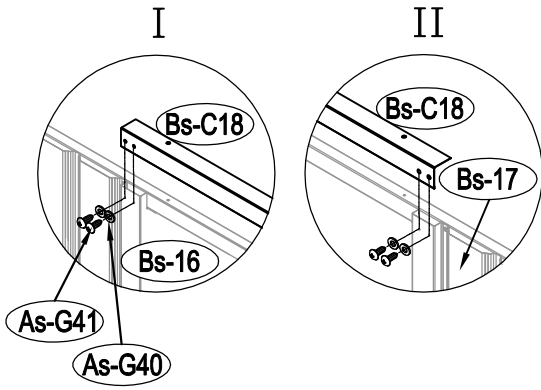

Metal Shed

OWNER'S MANUAL /
Instructions for Assembly Archer-G

Requires two people and takes 4-5 hours for Installation.

Size of Archer-G:

Area of installation requirement:

NO.	IMAGE	mm	QTY
UNDER			
Bs-B1		1693	x1
Bs-C2		1713	x1
As-G3		1174	x2
As-G3a		1380	x2
Bs-F3a		1380	x2
Bs-C4		1016	x1
Bs-C5		1016	x1
Bs-C6		1383	x1
MIDDLE			
Bs-A7		1648	x4
Bs-8		1648	x4
Bs-14		1648	x13
Bs-C9		1634	x1
Bs-C10		1634	x1
Bs-C11		1729	x1
Bs-C12		1610	x1
As-H13		1590	x2
As-H13a		1590	x2
As-G15		744	x2
Bs-16		1648	x1
Bs-17		1648	x1
Bs-C18		1470	x1
As-H47		1643	x2
As-G48		1829	x4
TOP1			
As-F19		1634.3	x2
As-F20		1634.3	x2
As-G22		1841.7	x4
As-G22a		1841.7	x4
T-E29		200	x4
T-E45		310	x4
As-H49		99	x2
As-H49a		99	x2
As-H50		1647.5	x2
As-H51		1680	x2
As-H52		1300	x1
As-H52a		1043	x1

NO.	IMAGE	mm	QTY
As-H53		290	x4
As-H54		230	x2
As-H55		369	x2
TOP2			
As-F23		1748	x2
As-F24		1748	x8
As-F25		1748	x2
As-26		1296	x6
As-F38		1746	x2
As-F39		1746	x2
As-A28		1298	x3
DOOR			
As-C30		1643	x1
As-C35		1643	x1
Ts-31		1583	x2
Bs-C32		1043	x4
Bs-C33		696	x1
Bs-C34		696	x1
Bs-C36		696	x1
Bs-C37		696	x1
ANNEX			
T-P1			x4
T-P2			x4
T-P3			x4
T-P4			x2
TP5A			x4
T-P6			x2
T-P7		200	x1
T-P8			x2
As-G40			x344
As-G41		ST4X10	x394
As-G42		ST4X16	x26
As-G43		M4X10	x140
As-G44			x134
As-G56		M6X50	x6

1

2

3

13

14

15

25

26