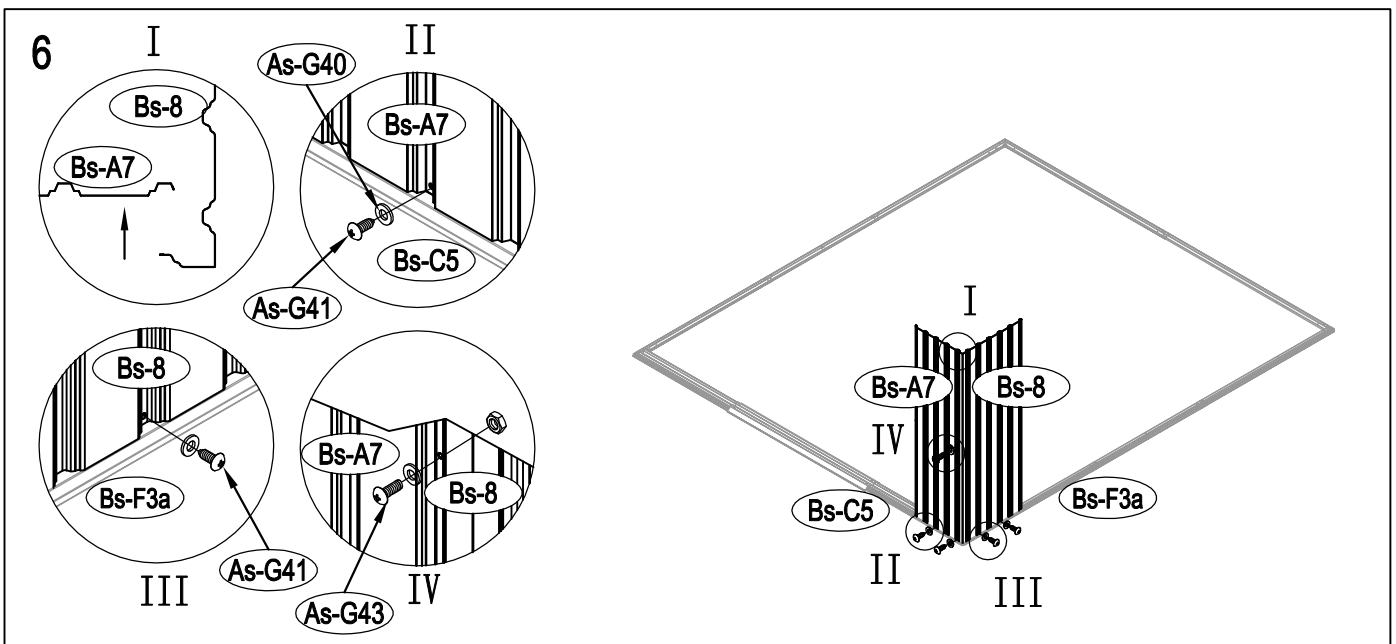

Metal Shed

OWNER'S MANUAL /
Instructions for Assembly Archer-G

Requires two people and takes 4-5 hours for Installation.

Size of Archer-G:

Area of installation requirement:

NO.	IMAGE	mm	QTY
UNDER			
Bs-B1		1693	x1
Bs-C2		1713	x1
As-G3		1174	x2
As-G3a		1380	x2
Bs-F3a		1380	x2
Bs-C4		1016	x1
Bs-C5		1016	x1
Bs-C6		1383	x1
MIDDLE			
Bs-A7		1648	x4
Bs-8		1648	x4
Bs-14		1648	x13
Bs-C9		1634	x1
Bs-C10		1634	x1
Bs-C11		1729	x1
Bs-C12		1610	x1
As-H13		1590	x2
As-H13a		1590	x2
As-G15		744	x2
Bs-16		1648	x1
Bs-17		1648	x1
Bs-C18		1470	x1
As-H47		1643	x2
As-G48		1829	x4
TOP1			
As-F19		1634.3	x2
As-F20		1634.3	x2
As-G22		1841.7	x4
As-G22a		1841.7	x4
T-E29		200	x4
T-E45		310	x4
As-H49		99	x2
As-H49a		99	x2
As-H50		1647.5	x2
As-H51		1680	x2
As-H52		1300	x1
As-H52a		1043	x1

NO.	IMAGE	mm	QTY
As-H53		290	x4
As-H54		230	x2
As-H55		369	x2
TOP2			
As-F23		1748	x2
As-F24		1748	x8
As-F25		1748	x2
As-26		1296	x6
As-F38		1746	x2
As-F39		1746	x2
As-A28		1298	x3
DOOR			
As-C30		1643	x1
As-C35		1643	x1
Ts-31		1583	x2
Bs-C32		1043	x4
Bs-C33		696	x1
Bs-C34		696	x1
Bs-C36		696	x1
Bs-C37		696	x1
ANNEX			
T-P1			x4
T-P2			x4
T-P3			x4
T-P4			x2
TP5A			x4
T-P6			x2
T-P7		200	x1
T-P8			x2
As-G40			x344
As-G41		ST4X10	x394
As-G42		ST4X16	x26
As-G43		M4X10	x140
As-G44			x134
As-G56		M6X50	x6

1

2

3

13

14

15

25

26