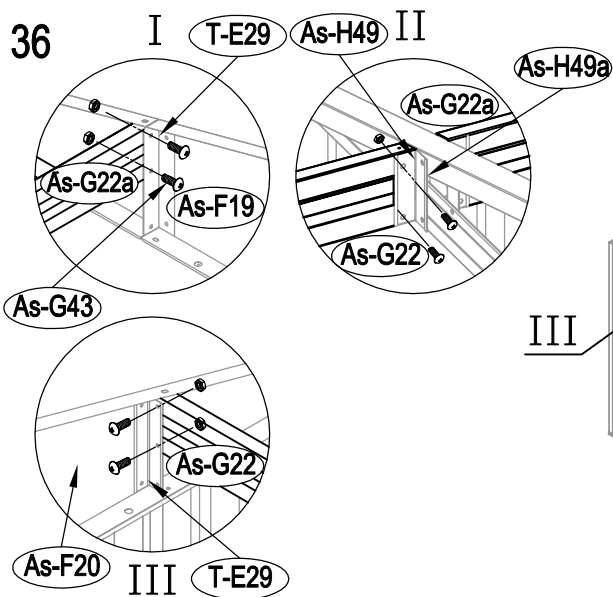

Metal Shed

OWNER'S MANUAL /
Instructions for Assembly Archer-G

Requires two people and takes 4-5 hours for Installation.

Size of Archer-G:

Area of installation requirement:

NO.	IMAGE	mm	QTY
UNDER			
Bs-B1		1693	x1
Bs-C2		1713	x1
As-G3		1174	x2
As-G3a		1380	x2
Bs-F3a		1380	x2
Bs-C4		1016	x1
Bs-C5		1016	x1
Bs-C6		1383	x1
MIDDLE			
Bs-A7		1648	x4
Bs-8		1648	x4
Bs-14		1648	x13
Bs-C9		1634	x1
Bs-C10		1634	x1
Bs-C11		1729	x1
Bs-C12		1610	x1
As-H13		1590	x2
As-H13a		1590	x2
As-G15		744	x2
Bs-16		1648	x1
Bs-17		1648	x1
Bs-C18		1470	x1
As-H47		1643	x2
As-G48		1829	x4
TOP1			
As-F19		1634.3	x2
As-F20		1634.3	x2
As-G22		1841.7	x4
As-G22a		1841.7	x4
T-E29		200	x4
T-E45		310	x4
As-H49		99	x2
As-H49a		99	x2
As-H50		1647.5	x2
As-H51		1680	x2
As-H52		1300	x1
As-H52a		1043	x1

NO.	IMAGE	mm	QTY
As-H53		290	x4
As-H54		230	x2
As-H55		369	x2
TOP2			
As-F23		1748	x2
As-F24		1748	x8
As-F25		1748	x2
As-26		1296	x6
As-F38		1746	x2
As-F39		1746	x2
As-A28		1298	x3
DOOR			
As-C30		1643	x1
As-C35		1643	x1
Ts-31		1583	x2
Bs-C32		1043	x4
Bs-C33		696	x1
Bs-C34		696	x1
Bs-C36		696	x1
Bs-C37		696	x1
ANNEX			
T-P1			x4
T-P2			x4
T-P3			x4
T-P4			x2
TP5A			x4
T-P6			x2
T-P7		200	x1
T-P8			x2
As-G40			x344
As-G41		ST4X10	x394
As-G42		ST4X16	x26
As-G43		M4X10	x140
As-G44			x134
As-G56		M6X50	x6

27

34

35

36

37

38

39

40

41

42

49

50