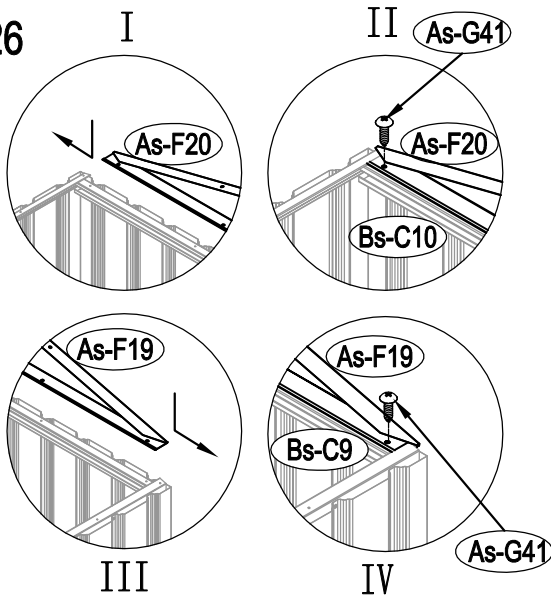

Metal Shed

OWNER'S MANUAL /
Instructions for Assembly Archer-G

Requires two people and takes 4-5 hours for Installation.

Size of Archer-G:

Area of installation requirement:

NO.	IMAGE	mm	QTY
UNDER			
Bs-B1		1693	x1
Bs-C2		1713	x1
As-G3		1174	x2
As-G3a		1380	x2
Bs-F3a		1380	x2
Bs-C4		1016	x1
Bs-C5		1016	x1
Bs-C6		1383	x1
MIDDLE			
Bs-A7		1648	x4
Bs-8		1648	x4
Bs-14		1648	x13
Bs-C9		1634	x1
Bs-C10		1634	x1
Bs-C11		1729	x1
Bs-C12		1610	x1
As-H13		1590	x2
As-H13a		1590	x2
As-G15		744	x2
Bs-16		1648	x1
Bs-17		1648	x1
Bs-C18		1470	x1
As-H47		1643	x2
As-G48		1829	x4
TOP1			
As-F19		1634.3	x2
As-F20		1634.3	x2
As-G22		1841.7	x4
As-G22a		1841.7	x4
T-E29		200	x4
T-E45		310	x4
As-H49		99	x2
As-H49a		99	x2
As-H50		1647.5	x2
As-H51		1680	x2
As-H52		1300	x1
As-H52a		1043	x1

NO.	IMAGE	mm	QTY
As-H53		290	x4
As-H54		230	x2
As-H55		369	x2
TOP2			
As-F23		1748	x2
As-F24		1748	x8
As-F25		1748	x2
As-26		1296	x6
As-F38		1746	x2
As-F39		1746	x2
As-A28		1298	x3
DOOR			
As-C30		1643	x1
As-C35		1643	x1
Ts-31		1583	x2
Bs-C32		1043	x4
Bs-C33		696	x1
Bs-C34		696	x1
Bs-C36		696	x1
Bs-C37		696	x1
ANNEX			
T-P1			x4
T-P2			x4
T-P3			x4
T-P4			x2
TP5A			x4
T-P6			x2
T-P7		200	x1
T-P8			x2
As-G40			x344
As-G41		ST4X10	x394
As-G42		ST4X16	x26
As-G43		M4X10	x140
As-G44			x134
As-G56		M6X50	x6

1

2

3

13

14

15

25

26