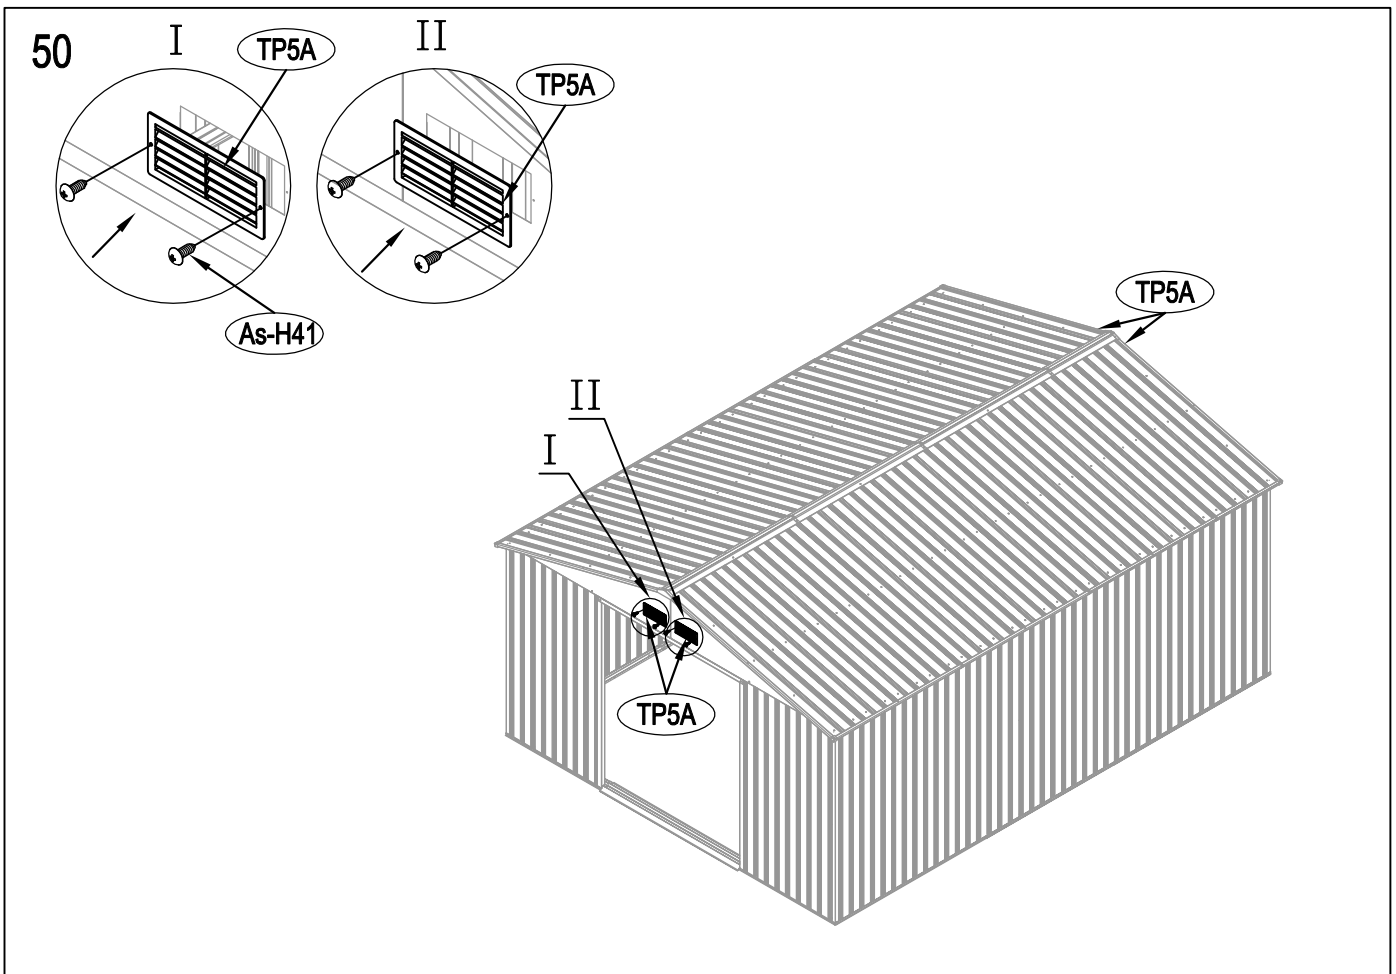

Metal Shed

OWNER'S MANUAL /
Instructions for Assembly Archer-H

Requires two people and takes 5-6 hours for Installation.

Size of Archer-H:

Area of installation requirement:

NO.	IMAGE	mm	QTY
UNDER			
Bs-B1		1693	x1
Bs-C2		1713	x1
Bs-G3		1593	x2
As-H3		1380	x2
Bs-G3a		1600	x2
Bs-C4		1016	x1
Bs-C5		1016	x1
Bs-C6		1383	x1
MIDDLE			
Bs-A7		1648	x4
Bs-8		1648	x4
Bs-14		1648	x15
Bs-C9		1634	x1
Bs-C10		1634	x1
Bs-C11		1729	x1
Bs-C12		1610	x1
As-H13		1590	x2
As-H13a		1590	x2
As-H15		1383	x2
Bs-16		1648	x1
Bs-17		1648	x1
Bs-C18		1470	x1
As-H47		1643	x2
As-H48		2149	x4
TOP1			
As-F19		1634.3	x2
As-F20		1634.3	x2
As-H22		2162	x4
As-H22a		2162	x4
T-E29		200	x4
T-E45		310	x4
As-H49		99	x2
As-H49a		99	x2
As-H50		1647.5	x2
As-H51		1680	x2
As-H52		1300	x1
As-H52a		1043	x1

41

42

43

44

51

52