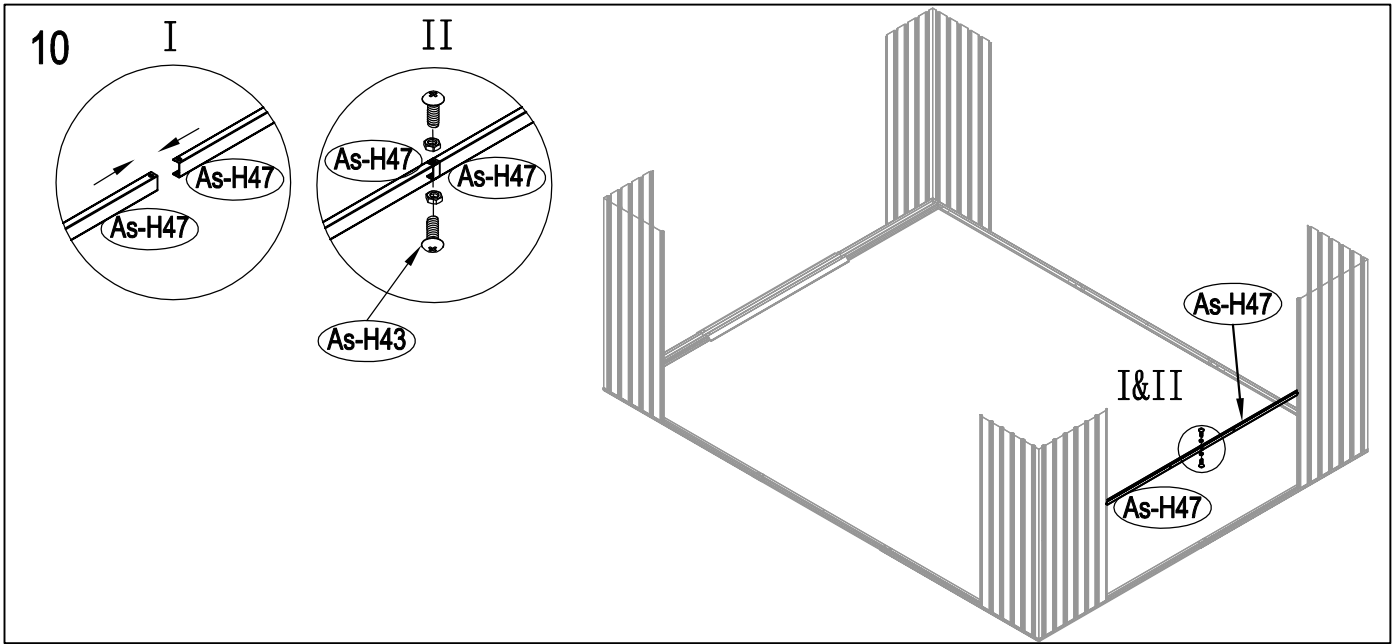

Metal Shed

OWNER'S MANUAL /
Instructions for Assembly Archer-H

Requires two people and takes 5-6 hours for Installation.

Size of Archer-H:

Area of installation requirement:

NO.	IMAGE	mm	QTY
UNDER			
Bs-B1		1693	x1
Bs-C2		1713	x1
Bs-G3		1593	x2
As-H3		1380	x2
Bs-G3a		1600	x2
Bs-C4		1016	x1
Bs-C5		1016	x1
Bs-C6		1383	x1
MIDDLE			
Bs-A7		1648	x4
Bs-8		1648	x4
Bs-14		1648	x15
Bs-C9		1634	x1
Bs-C10		1634	x1
Bs-C11		1729	x1
Bs-C12		1610	x1
As-H13		1590	x2
As-H13a		1590	x2
As-H15		1383	x2
Bs-16		1648	x1
Bs-17		1648	x1
Bs-C18		1470	x1
As-H47		1643	x2
As-H48		2149	x4
TOP1			
As-F19		1634.3	x2
As-F20		1634.3	x2
As-H22		2162	x4
As-H22a		2162	x4
T-E29		200	x4
T-E45		310	x4
As-H49		99	x2
As-H49a		99	x2
As-H50		1647.5	x2
As-H51		1680	x2
As-H52		1300	x1
As-H52a		1043	x1

NO.	IMAGE	mm	QTY
As-H53		290	x4
As-H54		250	x2
As-H55		369	x2
TOP2			
As-F23		1748	x2
As-F24		1748	x10
As-F25		1748	x2
As-26		1296	x6
As-27		657	x2
As-F38		1746	x2
As-F39		1746	x2
As-A28		1298	x3
As-E28		659	x1
DOOR			
As-C30		1643	x1
As-C35		1643	x1
Ts-31		1583	x2
Bs-C32		1043	x4
Bs-C33		696	x1
Bs-C34		696	x1
Bs-C36		696	x1
Bs-C37		696	x1
ANNEX			
T-P1			x4
T-P2			x4
T-P3			x4
T-P4			x2
TP5A			x4
T-P6			x2
T-P7		200	x1
T-P8			x2
As-H40			x387
As-H41		ST4x10	x435
As-H42		ST4x16	x30
As-H43		M4x10	x146
As-H44			x150
As-H56		M6x50	x6

1

2

3

13

14

15

25

26