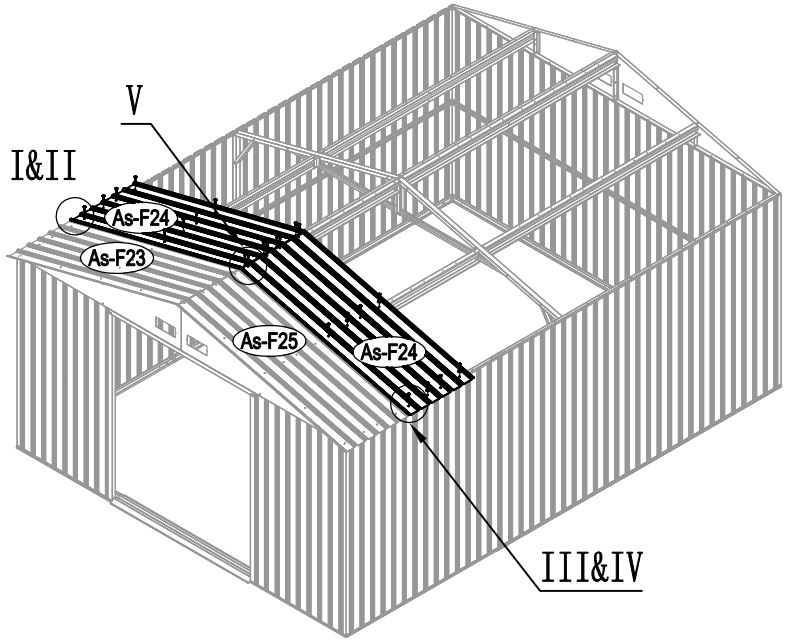

Metal Shed

OWNER'S MANUAL /
Instructions for Assembly Archer-H

Requires two people and takes 5-6 hours for Installation.

Size of Archer-H:

Area of installation requirement:

NO.	IMAGE	mm	QTY
UNDER			
Bs-B1		1693	x1
Bs-C2		1713	x1
Bs-G3		1593	x2
As-H3		1380	x2
Bs-G3a		1600	x2
Bs-C4		1016	x1
Bs-C5		1016	x1
Bs-C6		1383	x1
MIDDLE			
Bs-A7		1648	x4
Bs-8		1648	x4
Bs-14		1648	x15
Bs-C9		1634	x1
Bs-C10		1634	x1
Bs-C11		1729	x1
Bs-C12		1610	x1
As-H13		1590	x2
As-H13a		1590	x2
As-H15		1383	x2
Bs-16		1648	x1
Bs-17		1648	x1
Bs-C18		1470	x1
As-H47		1643	x2
As-H48		2149	x4
TOP1			
As-F19		1634.3	x2
As-F20		1634.3	x2
As-H22		2162	x4
As-H22a		2162	x4
T-E29		200	x4
T-E45		310	x4
As-H49		99	x2
As-H49a		99	x2
As-H50		1647.5	x2
As-H51		1680	x2
As-H52		1300	x1
As-H52a		1043	x1

27

34

35

36

37

38

39

40