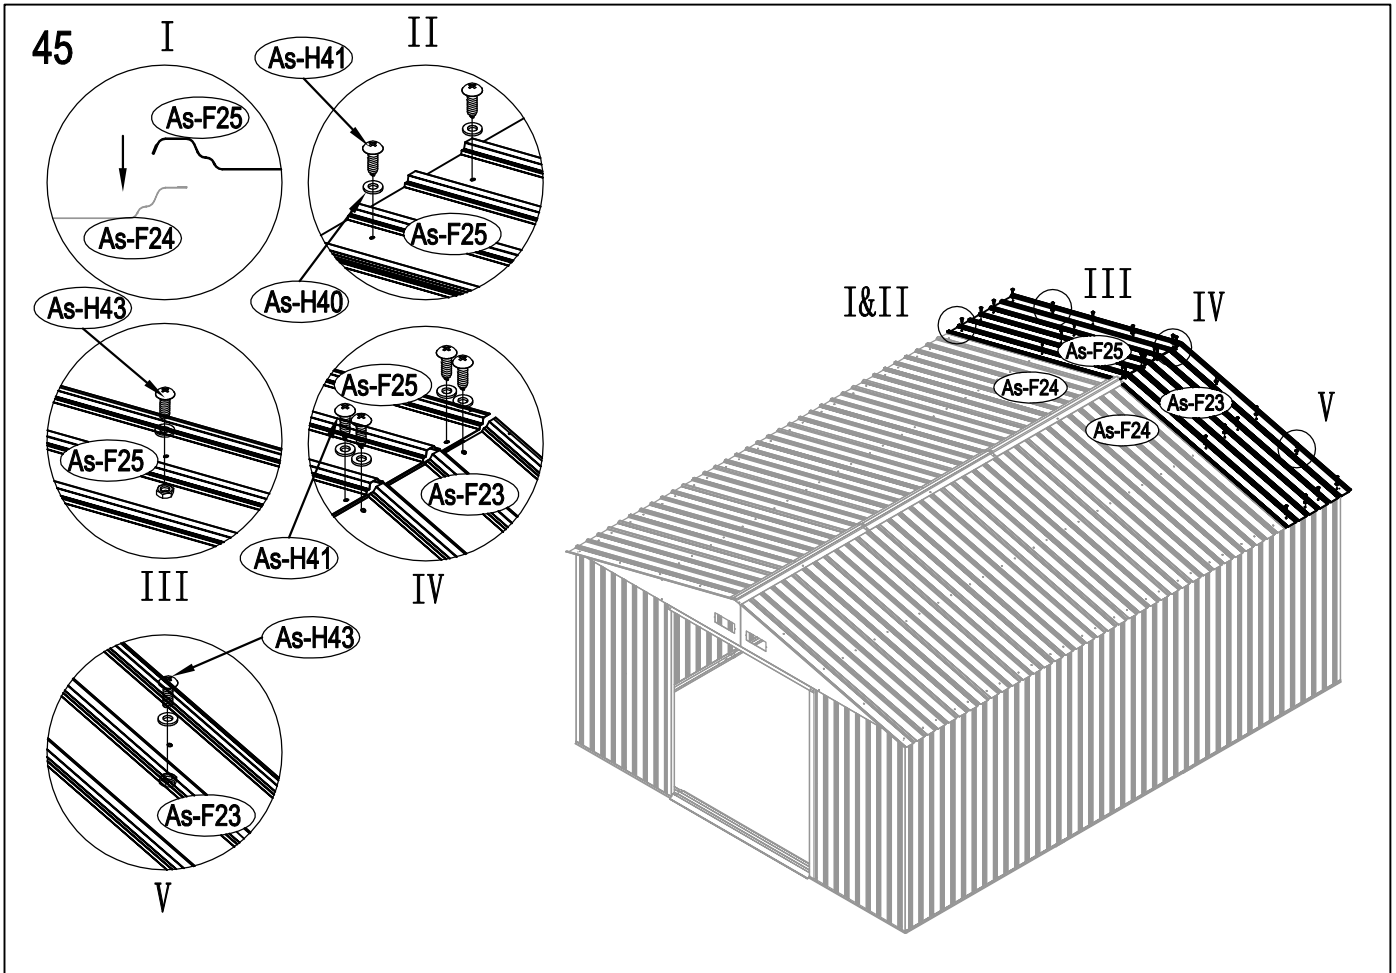

Metal Shed

OWNER'S MANUAL /
Instructions for Assembly Archer-H

Requires two people and takes 5-6 hours for Installation.

Size of Archer-H:

Area of installation requirement:

NO.	IMAGE	mm	QTY
UNDER			
Bs-B1		1693	x1
Bs-C2		1713	x1
Bs-G3		1593	x2
As-H3		1380	x2
Bs-G3a		1600	x2
Bs-C4		1016	x1
Bs-C5		1016	x1
Bs-C6		1383	x1
MIDDLE			
Bs-A7		1648	x4
Bs-8		1648	x4
Bs-14		1648	x15
Bs-C9		1634	x1
Bs-C10		1634	x1
Bs-C11		1729	x1
Bs-C12		1610	x1
As-H13		1590	x2
As-H13a		1590	x2
As-H15		1383	x2
Bs-16		1648	x1
Bs-17		1648	x1
Bs-C18		1470	x1
As-H47		1643	x2
As-H48		2149	x4
TOP1			
As-F19		1634.3	x2
As-F20		1634.3	x2
As-H22		2162	x4
As-H22a		2162	x4
T-E29		200	x4
T-E45		310	x4
As-H49		99	x2
As-H49a		99	x2
As-H50		1647.5	x2
As-H51		1680	x2
As-H52		1300	x1
As-H52a		1043	x1

41

42

43

44

51

52