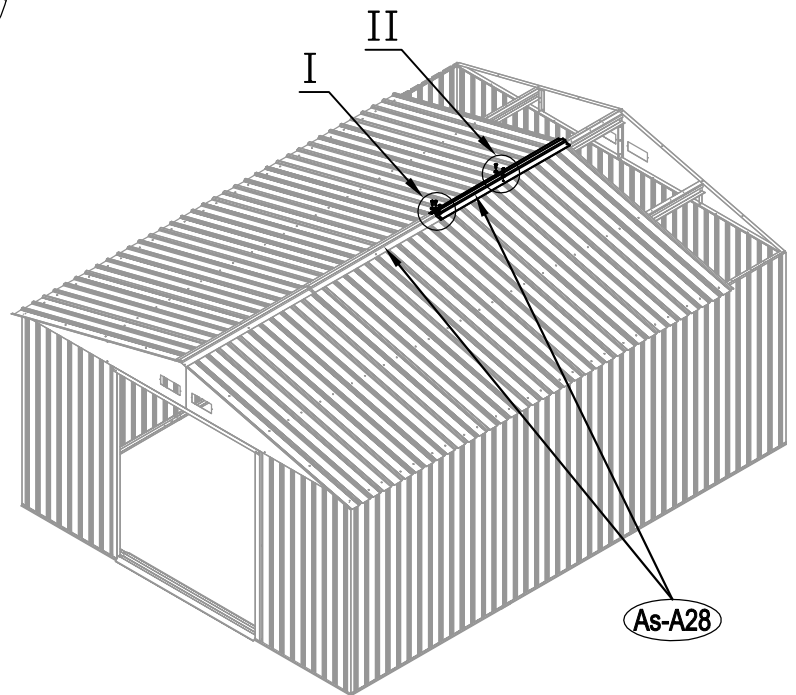

Metal Shed

OWNER'S MANUAL /
Instructions for Assembly Archer-H

Requires two people and takes 5-6 hours for Installation.

Size of Archer-H:

Area of installation requirement:

NO.	IMAGE	mm	QTY
UNDER			
Bs-B1		1693	x1
Bs-C2		1713	x1
Bs-G3		1593	x2
As-H3		1380	x2
Bs-G3a		1600	x2
Bs-C4		1016	x1
Bs-C5		1016	x1
Bs-C6		1383	x1
MIDDLE			
Bs-A7		1648	x4
Bs-8		1648	x4
Bs-14		1648	x15
Bs-C9		1634	x1
Bs-C10		1634	x1
Bs-C11		1729	x1
Bs-C12		1610	x1
As-H13		1590	x2
As-H13a		1590	x2
As-H15		1383	x2
Bs-16		1648	x1
Bs-17		1648	x1
Bs-C18		1470	x1
As-H47		1643	x2
As-H48		2149	x4
TOP1			
As-F19		1634.3	x2
As-F20		1634.3	x2
As-H22		2162	x4
As-H22a		2162	x4
T-E29		200	x4
T-E45		310	x4
As-H49		99	x2
As-H49a		99	x2
As-H50		1647.5	x2
As-H51		1680	x2
As-H52		1300	x1
As-H52a		1043	x1

41

42

43

44

51

52