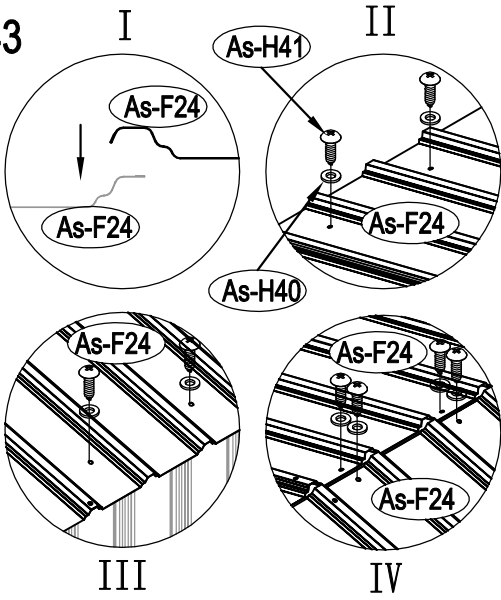

Metal Shed

OWNER'S MANUAL /
Instructions for Assembly Archer-H

Requires two people and takes 5-6 hours for Installation.

Size of Archer-H:

Area of installation requirement:

NO.	IMAGE	mm	QTY
UNDER			
Bs-B1		1693	x1
Bs-C2		1713	x1
Bs-G3		1593	x2
As-H3		1380	x2
Bs-G3a		1600	x2
Bs-C4		1016	x1
Bs-C5		1016	x1
Bs-C6		1383	x1
MIDDLE			
Bs-A7		1648	x4
Bs-8		1648	x4
Bs-14		1648	x15
Bs-C9		1634	x1
Bs-C10		1634	x1
Bs-C11		1729	x1
Bs-C12		1610	x1
As-H13		1590	x2
As-H13a		1590	x2
As-H15		1383	x2
Bs-16		1648	x1
Bs-17		1648	x1
Bs-C18		1470	x1
As-H47		1643	x2
As-H48		2149	x4
TOP1			
As-F19		1634.3	x2
As-F20		1634.3	x2
As-H22		2162	x4
As-H22a		2162	x4
T-E29		200	x4
T-E45		310	x4
As-H49		99	x2
As-H49a		99	x2
As-H50		1647.5	x2
As-H51		1680	x2
As-H52		1300	x1
As-H52a		1043	x1

NO.	IMAGE	mm	QTY
As-H53		290	x4
As-H54		250	x2
As-H55		369	x2
TOP2			
As-F23		1748	x2
As-F24		1748	x10
As-F25		1748	x2
As-26		1296	x6
As-27		657	x2
As-F38		1746	x2
As-F39		1746	x2
As-A28		1298	x3
As-E28		659	x1
DOOR			
As-C30		1643	x1
As-C35		1643	x1
Ts-31		1583	x2
Bs-C32		1043	x4
Bs-C33		696	x1
Bs-C34		696	x1
Bs-C36		696	x1
Bs-C37		696	x1
ANNEX			
T-P1			x4
T-P2			x4
T-P3			x4
T-P4			x2
TP5A			x4
T-P6			x2
T-P7		200	x1
T-P8			x2
As-H40			x387
As-H41		ST4x10	x435
As-H42		ST4x16	x30
As-H43		M4x10	x146
As-H44			x150
As-H56		M6x50	x6

27

34

35

36

37

38

39

40

41

42

43

44

51

52