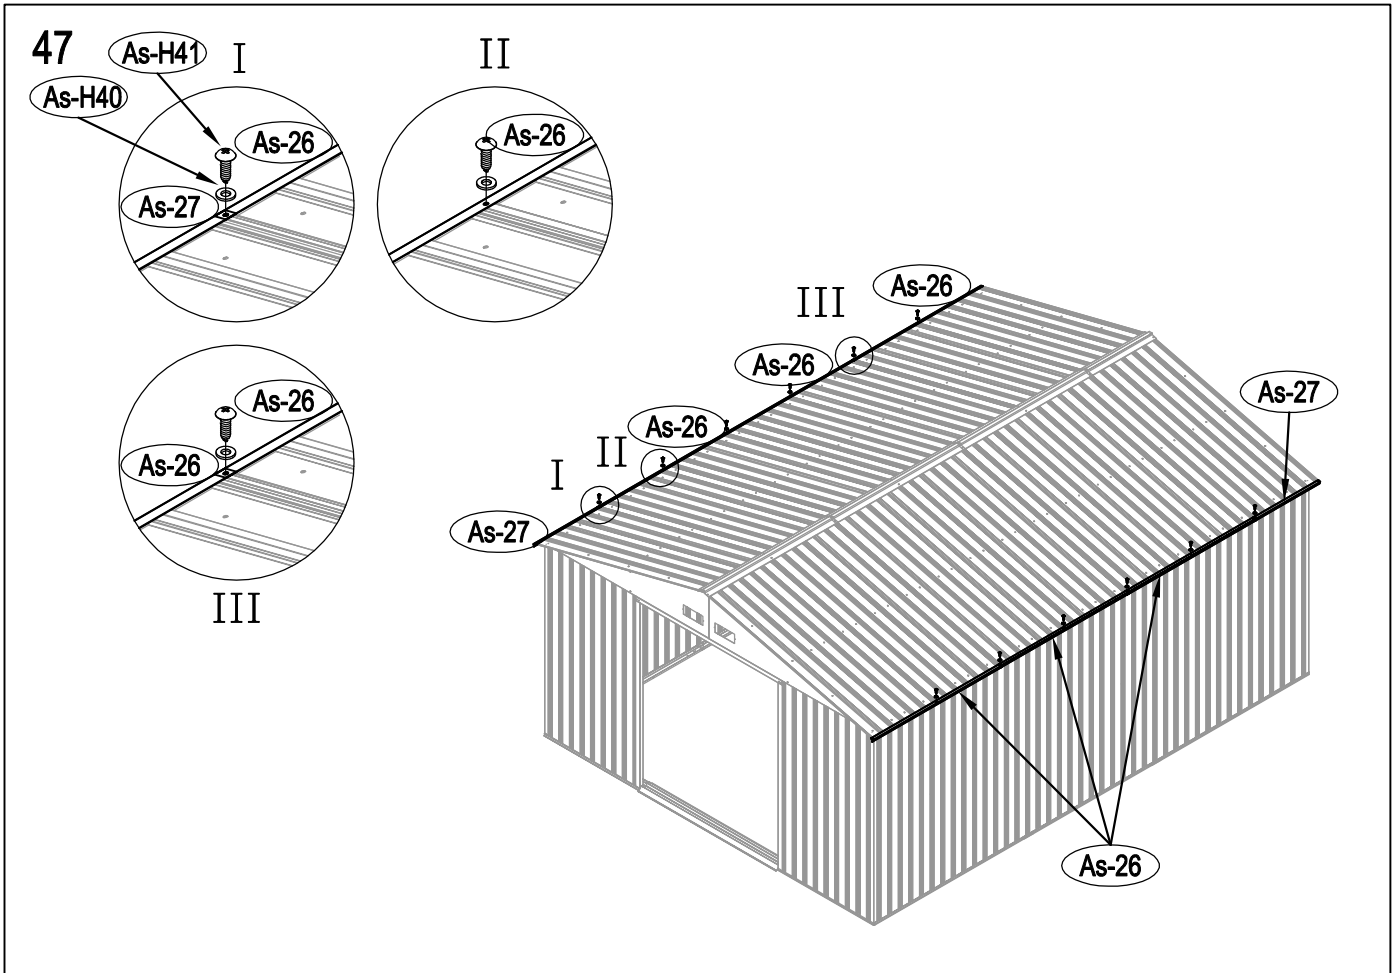

Metal Shed

OWNER'S MANUAL /
Instructions for Assembly Archer-H

Requires two people and takes 5-6 hours for Installation.

Size of Archer-H:

Area of installation requirement:

NO.	IMAGE	mm	QTY
UNDER			
Bs-B1		1693	x1
Bs-C2		1713	x1
Bs-G3		1593	x2
As-H3		1380	x2
Bs-G3a		1600	x2
Bs-C4		1016	x1
Bs-C5		1016	x1
Bs-C6		1383	x1
MIDDLE			
Bs-A7		1648	x4
Bs-8		1648	x4
Bs-14		1648	x15
Bs-C9		1634	x1
Bs-C10		1634	x1
Bs-C11		1729	x1
Bs-C12		1610	x1
As-H13		1590	x2
As-H13a		1590	x2
As-H15		1383	x2
Bs-16		1648	x1
Bs-17		1648	x1
Bs-C18		1470	x1
As-H47		1643	x2
As-H48		2149	x4
TOP1			
As-F19		1634.3	x2
As-F20		1634.3	x2
As-H22		2162	x4
As-H22a		2162	x4
T-E29		200	x4
T-E45		310	x4
As-H49		99	x2
As-H49a		99	x2
As-H50		1647.5	x2
As-H51		1680	x2
As-H52		1300	x1
As-H52a		1043	x1

41

42

43

44

51

52