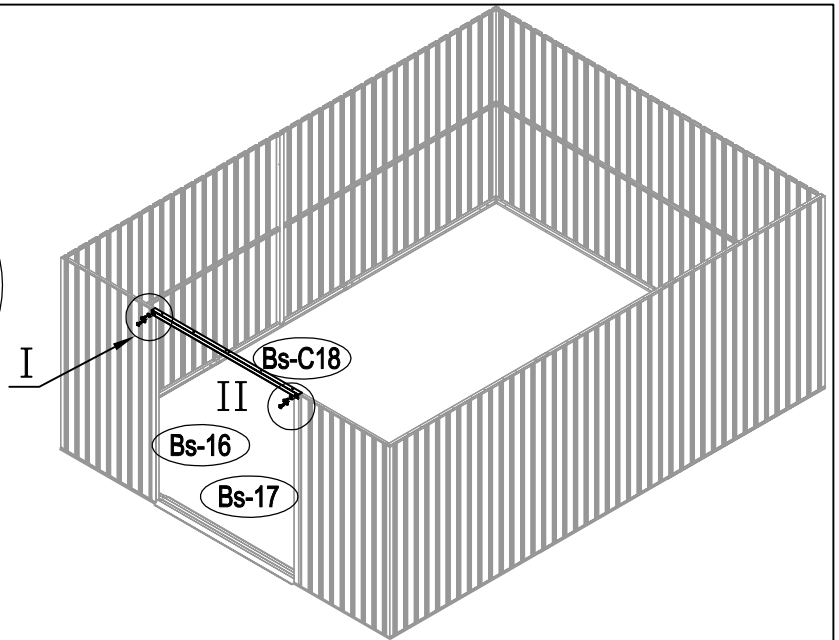

Metal Shed

OWNER'S MANUAL /
Instructions for Assembly Archer-H

Requires two people and takes 5-6 hours for Installation.

Size of Archer-H:

Area of installation requirement:

NO.	IMAGE	mm	QTY
UNDER			
Bs-B1		1693	x1
Bs-C2		1713	x1
Bs-G3		1593	x2
As-H3		1380	x2
Bs-G3a		1600	x2
Bs-C4		1016	x1
Bs-C5		1016	x1
Bs-C6		1383	x1
MIDDLE			
Bs-A7		1648	x4
Bs-8		1648	x4
Bs-14		1648	x15
Bs-C9		1634	x1
Bs-C10		1634	x1
Bs-C11		1729	x1
Bs-C12		1610	x1
As-H13		1590	x2
As-H13a		1590	x2
As-H15		1383	x2
Bs-16		1648	x1
Bs-17		1648	x1
Bs-C18		1470	x1
As-H47		1643	x2
As-H48		2149	x4
TOP1			
As-F19		1634.3	x2
As-F20		1634.3	x2
As-H22		2162	x4
As-H22a		2162	x4
T-E29		200	x4
T-E45		310	x4
As-H49		99	x2
As-H49a		99	x2
As-H50		1647.5	x2
As-H51		1680	x2
As-H52		1300	x1
As-H52a		1043	x1

NO.	IMAGE	mm	QTY
As-H53		290	x4
As-H54		250	x2
As-H55		369	x2
TOP2			
As-F23		1748	x2
As-F24		1748	x10
As-F25		1748	x2
As-26		1296	x6
As-27		657	x2
As-F38		1746	x2
As-F39		1746	x2
As-A28		1298	x3
As-E28		659	x1
DOOR			
As-C30		1643	x1
As-C35		1643	x1
Ts-31		1583	x2
Bs-C32		1043	x4
Bs-C33		696	x1
Bs-C34		696	x1
Bs-C36		696	x1
Bs-C37		696	x1
ANNEX			
T-P1			x4
T-P2			x4
T-P3			x4
T-P4			x2
TP5A			x4
T-P6			x2
T-P7		200	x1
T-P8			x2
As-H40			x387
As-H41		ST4x10	x435
As-H42		ST4x16	x30
As-H43		M4x10	x146
As-H44			x150
As-H56		M6x50	x6

1

2

3

13

14

15

25

26