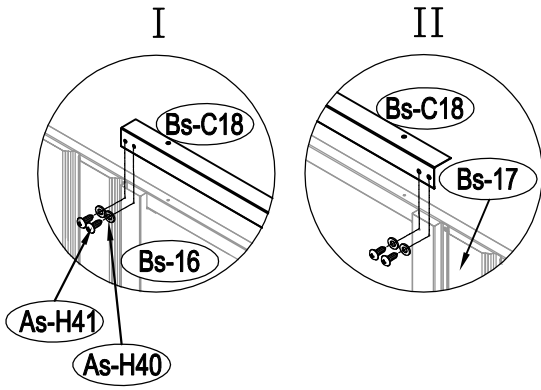

Metal Shed

OWNER'S MANUAL /
Instructions for Assembly Archer-H

Requires two people and takes 5-6 hours for Installation.

Size of Archer-H:

Area of installation requirement:

NO.	IMAGE	mm	QTY
UNDER			
Bs-B1		1693	x1
Bs-C2		1713	x1
Bs-G3		1593	x2
As-H3		1380	x2
Bs-G3a		1600	x2
Bs-C4		1016	x1
Bs-C5		1016	x1
Bs-C6		1383	x1
MIDDLE			
Bs-A7		1648	x4
Bs-8		1648	x4
Bs-14		1648	x15
Bs-C9		1634	x1
Bs-C10		1634	x1
Bs-C11		1729	x1
Bs-C12		1610	x1
As-H13		1590	x2
As-H13a		1590	x2
As-H15		1383	x2
Bs-16		1648	x1
Bs-17		1648	x1
Bs-C18		1470	x1
As-H47		1643	x2
As-H48		2149	x4
TOP1			
As-F19		1634.3	x2
As-F20		1634.3	x2
As-H22		2162	x4
As-H22a		2162	x4
T-E29		200	x4
T-E45		310	x4
As-H49		99	x2
As-H49a		99	x2
As-H50		1647.5	x2
As-H51		1680	x2
As-H52		1300	x1
As-H52a		1043	x1

NO.	IMAGE	mm	QTY
As-H53		290	x4
As-H54		250	x2
As-H55		369	x2
TOP2			
As-F23		1748	x2
As-F24		1748	x10
As-F25		1748	x2
As-26		1296	x6
As-27		657	x2
As-F38		1746	x2
As-F39		1746	x2
As-A28		1298	x3
As-E28		659	x1
DOOR			
As-C30		1643	x1
As-C35		1643	x1
Ts-31		1583	x2
Bs-C32		1043	x4
Bs-C33		696	x1
Bs-C34		696	x1
Bs-C36		696	x1
Bs-C37		696	x1
ANNEX			
T-P1			x4
T-P2			x4
T-P3			x4
T-P4			x2
TP5A			x4
T-P6			x2
T-P7		200	x1
T-P8			x2
As-H40			x387
As-H41		ST4x10	x435
As-H42		ST4x16	x30
As-H43		M4x10	x146
As-H44			x150
As-H56		M6x50	x6

1

2

3

13

14

15

25

26