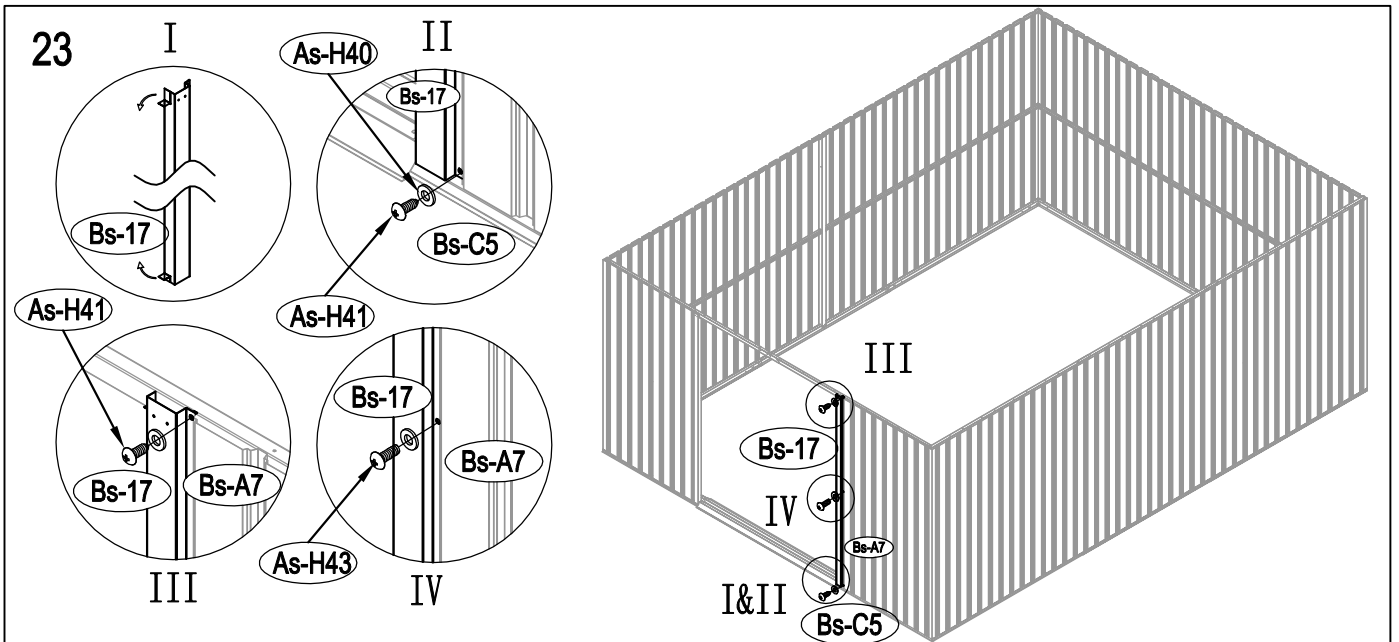

Metal Shed

OWNER'S MANUAL /
Instructions for Assembly Archer-H

Requires two people and takes 5-6 hours for Installation.

Size of Archer-H:

Area of installation requirement:

NO.	IMAGE	mm	QTY
UNDER			
Bs-B1		1693	x1
Bs-C2		1713	x1
Bs-G3		1593	x2
As-H3		1380	x2
Bs-G3a		1600	x2
Bs-C4		1016	x1
Bs-C5		1016	x1
Bs-C6		1383	x1
MIDDLE			
Bs-A7		1648	x4
Bs-8		1648	x4
Bs-14		1648	x15
Bs-C9		1634	x1
Bs-C10		1634	x1
Bs-C11		1729	x1
Bs-C12		1610	x1
As-H13		1590	x2
As-H13a		1590	x2
As-H15		1383	x2
Bs-16		1648	x1
Bs-17		1648	x1
Bs-C18		1470	x1
As-H47		1643	x2
As-H48		2149	x4
TOP1			
As-F19		1634.3	x2
As-F20		1634.3	x2
As-H22		2162	x4
As-H22a		2162	x4
T-E29		200	x4
T-E45		310	x4
As-H49		99	x2
As-H49a		99	x2
As-H50		1647.5	x2
As-H51		1680	x2
As-H52		1300	x1
As-H52a		1043	x1

NO.	IMAGE	mm	QTY
As-H53		290	x4
As-H54		250	x2
As-H55		369	x2
TOP2			
As-F23		1748	x2
As-F24		1748	x10
As-F25		1748	x2
As-26		1296	x6
As-27		657	x2
As-F38		1746	x2
As-F39		1746	x2
As-A28		1298	x3
As-E28		659	x1
DOOR			
As-C30		1643	x1
As-C35		1643	x1
Ts-31		1583	x2
Bs-C32		1043	x4
Bs-C33		696	x1
Bs-C34		696	x1
Bs-C36		696	x1
Bs-C37		696	x1
ANNEX			
T-P1			x4
T-P2			x4
T-P3			x4
T-P4			x2
TP5A			x4
T-P6			x2
T-P7		200	x1
T-P8			x2
As-H40			x387
As-H41		ST4x10	x435
As-H42		ST4x16	x30
As-H43		M4x10	x146
As-H44			x150
As-H56		M6x50	x6

1

2

3

13

14

15

25

26