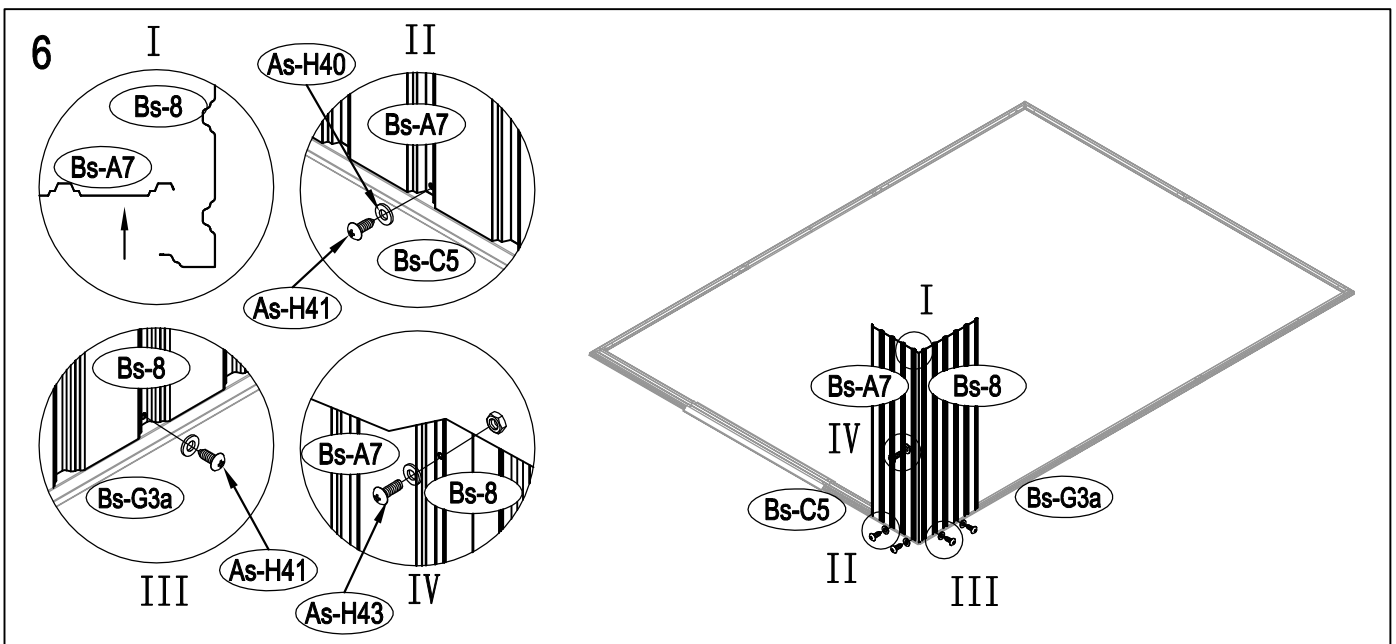

Metal Shed

OWNER'S MANUAL /
Instructions for Assembly Archer-H

Requires two people and takes 5-6 hours for Installation.

Size of Archer-H:

Area of installation requirement:

NO.	IMAGE	mm	QTY
UNDER			
Bs-B1		1693	x1
Bs-C2		1713	x1
Bs-G3		1593	x2
As-H3		1380	x2
Bs-G3a		1600	x2
Bs-C4		1016	x1
Bs-C5		1016	x1
Bs-C6		1383	x1
MIDDLE			
Bs-A7		1648	x4
Bs-8		1648	x4
Bs-14		1648	x15
Bs-C9		1634	x1
Bs-C10		1634	x1
Bs-C11		1729	x1
Bs-C12		1610	x1
As-H13		1590	x2
As-H13a		1590	x2
As-H15		1383	x2
Bs-16		1648	x1
Bs-17		1648	x1
Bs-C18		1470	x1
As-H47		1643	x2
As-H48		2149	x4
TOP1			
As-F19		1634.3	x2
As-F20		1634.3	x2
As-H22		2162	x4
As-H22a		2162	x4
T-E29		200	x4
T-E45		310	x4
As-H49		99	x2
As-H49a		99	x2
As-H50		1647.5	x2
As-H51		1680	x2
As-H52		1300	x1
As-H52a		1043	x1

NO.	IMAGE	mm	QTY
As-H53		290	x4
As-H54		250	x2
As-H55		369	x2
TOP2			
As-F23		1748	x2
As-F24		1748	x10
As-F25		1748	x2
As-26		1296	x6
As-27		657	x2
As-F38		1746	x2
As-F39		1746	x2
As-A28		1298	x3
As-E28		659	x1
DOOR			
As-C30		1643	x1
As-C35		1643	x1
Ts-31		1583	x2
Bs-C32		1043	x4
Bs-C33		696	x1
Bs-C34		696	x1
Bs-C36		696	x1
Bs-C37		696	x1
ANNEX			
T-P1			x4
T-P2			x4
T-P3			x4
T-P4			x2
TP5A			x4
T-P6			x2
T-P7		200	x1
T-P8			x2
As-H40			x387
As-H41		ST4x10	x435
As-H42		ST4x16	x30
As-H43		M4x10	x146
As-H44			x150
As-H56		M6x50	x6

1

2

3

13

14

15

25

26