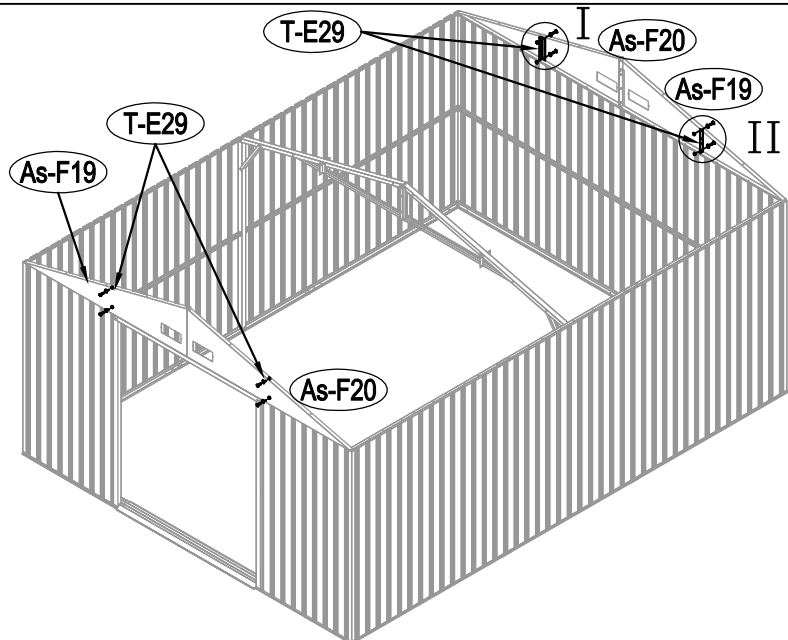

Metal Shed

OWNER'S MANUAL /
Instructions for Assembly Archer-H

Requires two people and takes 5-6 hours for Installation.

Size of Archer-H:

Area of installation requirement:

NO.	IMAGE	mm	QTY
UNDER			
Bs-B1		1693	x1
Bs-C2		1713	x1
Bs-G3		1593	x2
As-H3		1380	x2
Bs-G3a		1600	x2
Bs-C4		1016	x1
Bs-C5		1016	x1
Bs-C6		1383	x1
MIDDLE			
Bs-A7		1648	x4
Bs-8		1648	x4
Bs-14		1648	x15
Bs-C9		1634	x1
Bs-C10		1634	x1
Bs-C11		1729	x1
Bs-C12		1610	x1
As-H13		1590	x2
As-H13a		1590	x2
As-H15		1383	x2
Bs-16		1648	x1
Bs-17		1648	x1
Bs-C18		1470	x1
As-H47		1643	x2
As-H48		2149	x4
TOP1			
As-F19		1634.3	x2
As-F20		1634.3	x2
As-H22		2162	x4
As-H22a		2162	x4
T-E29		200	x4
T-E45		310	x4
As-H49		99	x2
As-H49a		99	x2
As-H50		1647.5	x2
As-H51		1680	x2
As-H52		1300	x1
As-H52a		1043	x1

27

34

35

36

37

38

39

40