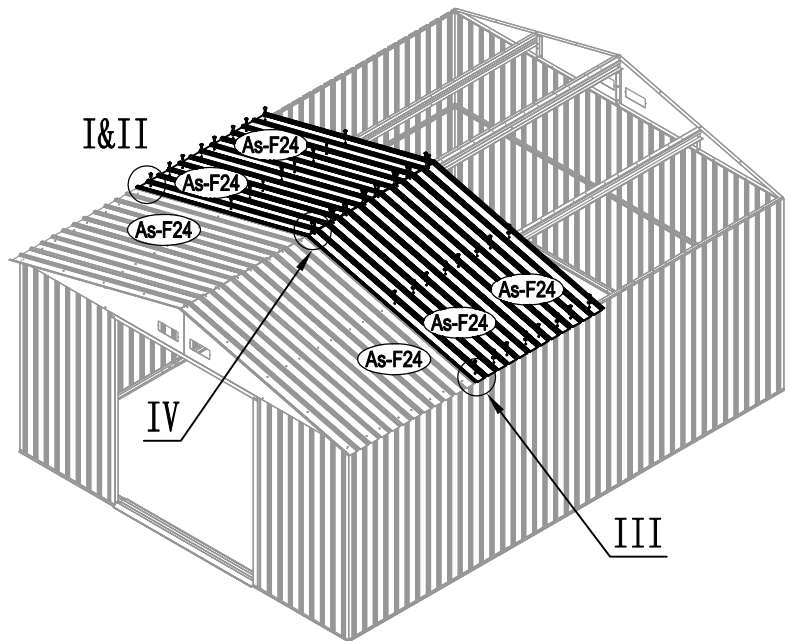

Metal Shed

OWNER'S MANUAL /
Instructions for Assembly Archer-H

Requires two people and takes 5-6 hours for Installation.

Size of Archer-H:

Area of installation requirement:

NO.	IMAGE	mm	QTY
UNDER			
Bs-B1		1693	x1
Bs-C2		1713	x1
Bs-G3		1593	x2
As-H3		1380	x2
Bs-G3a		1600	x2
Bs-C4		1016	x1
Bs-C5		1016	x1
Bs-C6		1383	x1
MIDDLE			
Bs-A7		1648	x4
Bs-8		1648	x4
Bs-14		1648	x15
Bs-C9		1634	x1
Bs-C10		1634	x1
Bs-C11		1729	x1
Bs-C12		1610	x1
As-H13		1590	x2
As-H13a		1590	x2
As-H15		1383	x2
Bs-16		1648	x1
Bs-17		1648	x1
Bs-C18		1470	x1
As-H47		1643	x2
As-H48		2149	x4
TOP1			
As-F19		1634.3	x2
As-F20		1634.3	x2
As-H22		2162	x4
As-H22a		2162	x4
T-E29		200	x4
T-E45		310	x4
As-H49		99	x2
As-H49a		99	x2
As-H50		1647.5	x2
As-H51		1680	x2
As-H52		1300	x1
As-H52a		1043	x1

27

34

35

36

37

38

39

40