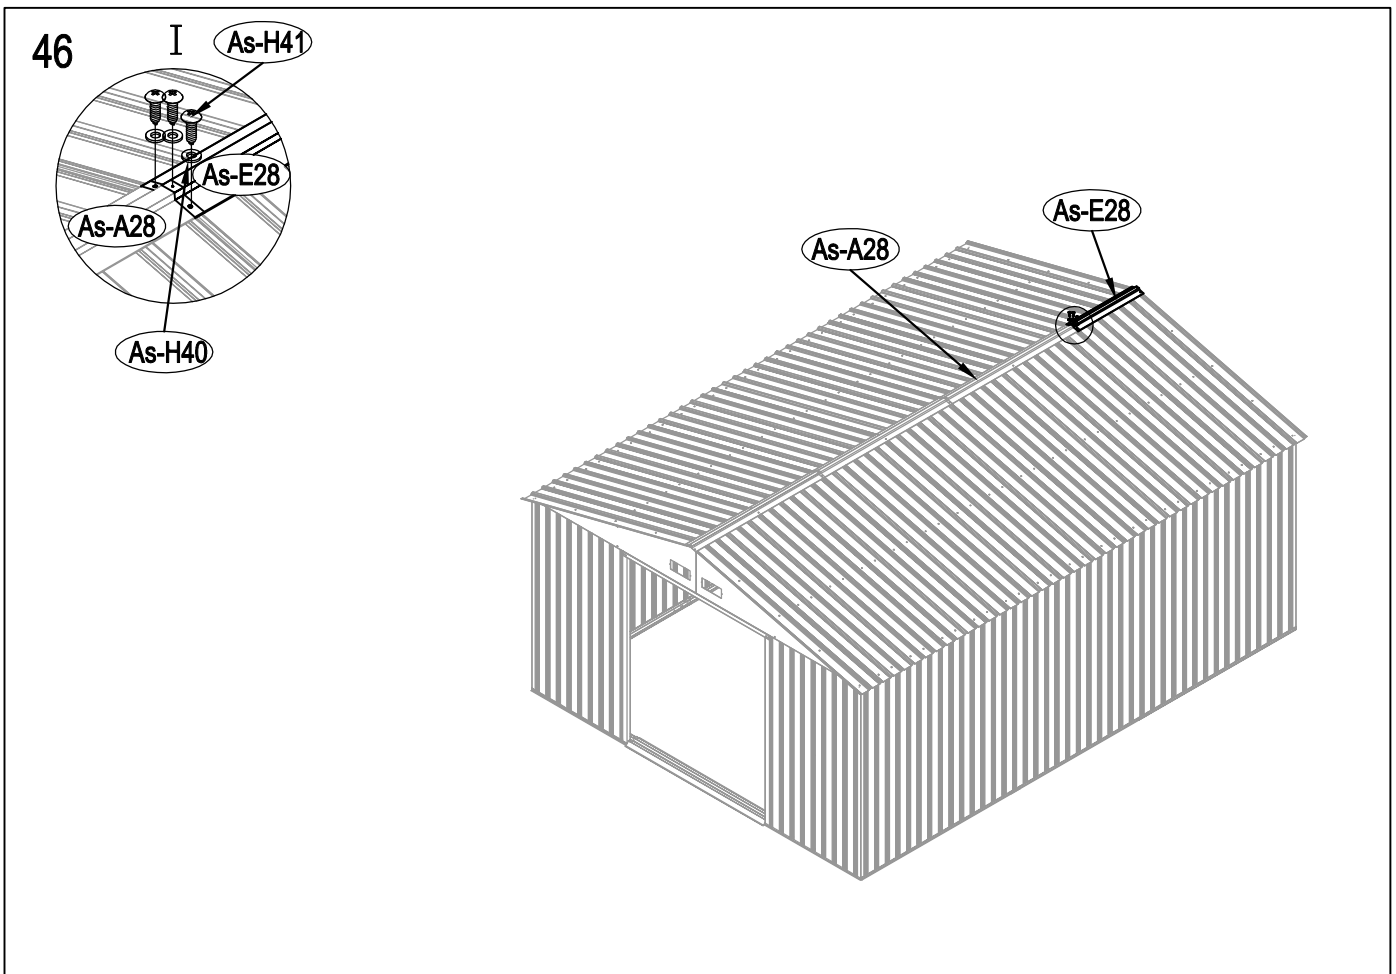

Metal Shed

OWNER'S MANUAL /
Instructions for Assembly Archer-H

Requires two people and takes 5-6 hours for Installation.

Size of Archer-H:

Area of installation requirement:

NO.	IMAGE	mm	QTY
UNDER			
Bs-B1		1693	x1
Bs-C2		1713	x1
Bs-G3		1593	x2
As-H3		1380	x2
Bs-G3a		1600	x2
Bs-C4		1016	x1
Bs-C5		1016	x1
Bs-C6		1383	x1
MIDDLE			
Bs-A7		1648	x4
Bs-8		1648	x4
Bs-14		1648	x15
Bs-C9		1634	x1
Bs-C10		1634	x1
Bs-C11		1729	x1
Bs-C12		1610	x1
As-H13		1590	x2
As-H13a		1590	x2
As-H15		1383	x2
Bs-16		1648	x1
Bs-17		1648	x1
Bs-C18		1470	x1
As-H47		1643	x2
As-H48		2149	x4
TOP1			
As-F19		1634.3	x2
As-F20		1634.3	x2
As-H22		2162	x4
As-H22a		2162	x4
T-E29		200	x4
T-E45		310	x4
As-H49		99	x2
As-H49a		99	x2
As-H50		1647.5	x2
As-H51		1680	x2
As-H52		1300	x1
As-H52a		1043	x1

41

42

43

44

51

52