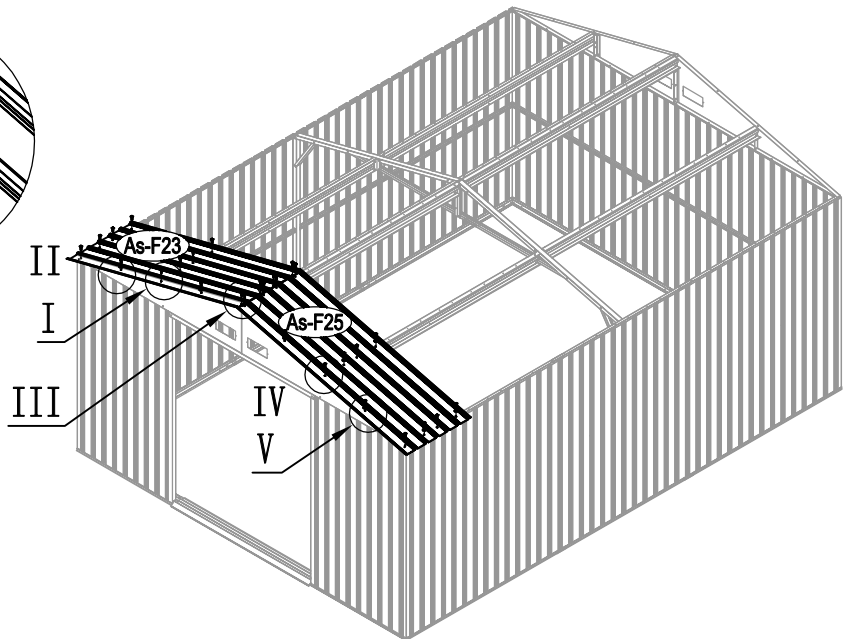

Metal Shed

OWNER'S MANUAL /
Instructions for Assembly Archer-H

Requires two people and takes 5-6 hours for Installation.

Size of Archer-H:

Area of installation requirement:

NO.	IMAGE	mm	QTY
UNDER			
Bs-B1		1693	x1
Bs-C2		1713	x1
Bs-G3		1593	x2
As-H3		1380	x2
Bs-G3a		1600	x2
Bs-C4		1016	x1
Bs-C5		1016	x1
Bs-C6		1383	x1
MIDDLE			
Bs-A7		1648	x4
Bs-8		1648	x4
Bs-14		1648	x15
Bs-C9		1634	x1
Bs-C10		1634	x1
Bs-C11		1729	x1
Bs-C12		1610	x1
As-H13		1590	x2
As-H13a		1590	x2
As-H15		1383	x2
Bs-16		1648	x1
Bs-17		1648	x1
Bs-C18		1470	x1
As-H47		1643	x2
As-H48		2149	x4
TOP1			
As-F19		1634.3	x2
As-F20		1634.3	x2
As-H22		2162	x4
As-H22a		2162	x4
T-E29		200	x4
T-E45		310	x4
As-H49		99	x2
As-H49a		99	x2
As-H50		1647.5	x2
As-H51		1680	x2
As-H52		1300	x1
As-H52a		1043	x1

27

34

35

36

37

38

39

40