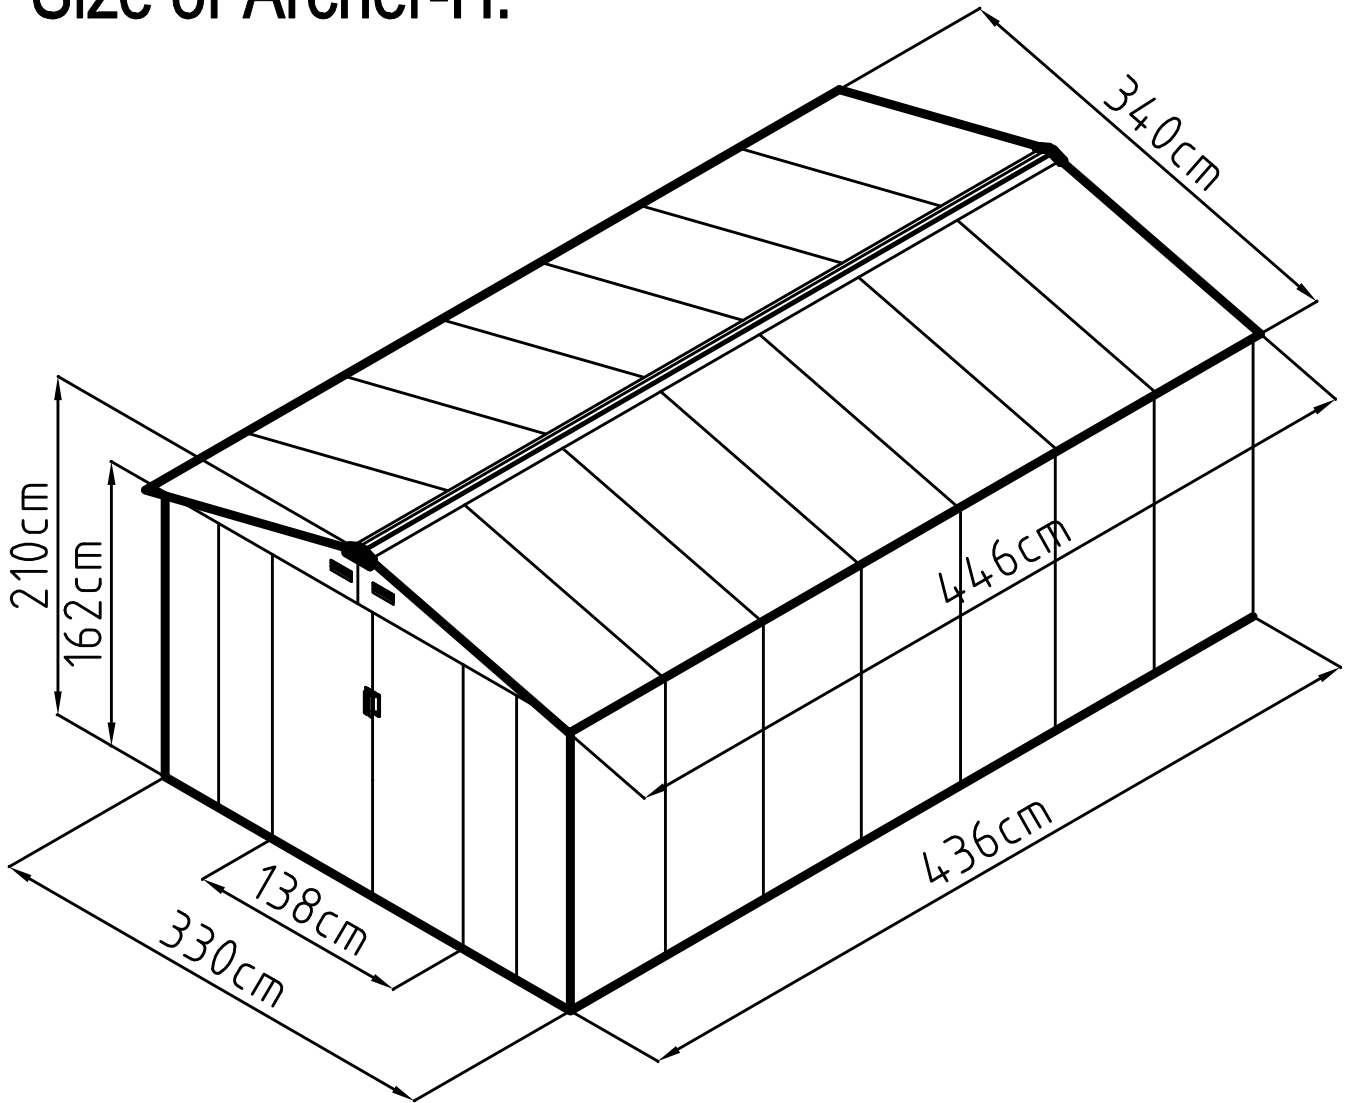

Metal Shed

OWNER'S MANUAL /
Instructions for Assembly Archer-H

Requires two people and takes 5-6 hours for Installation.

Size of Archer-H:

Area of installation requirement:

NO.	IMAGE	mm	QTY
UNDER			
Bs-B1		1693	x1
Bs-C2		1713	x1
Bs-G3		1593	x2
As-H3		1380	x2
Bs-G3a		1600	x2
Bs-C4		1016	x1
Bs-C5		1016	x1
Bs-C6		1383	x1
MIDDLE			
Bs-A7		1648	x4
Bs-8		1648	x4
Bs-14		1648	x15
Bs-C9		1634	x1
Bs-C10		1634	x1
Bs-C11		1729	x1
Bs-C12		1610	x1
As-H13		1590	x2
As-H13a		1590	x2
As-H15		1383	x2
Bs-16		1648	x1
Bs-17		1648	x1
Bs-C18		1470	x1
As-H47		1643	x2
As-H48		2149	x4
TOP1			
As-F19		1634.3	x2
As-F20		1634.3	x2
As-H22		2162	x4
As-H22a		2162	x4
T-E29		200	x4
T-E45		310	x4
As-H49		99	x2
As-H49a		99	x2
As-H50		1647.5	x2
As-H51		1680	x2
As-H52		1300	x1
As-H52a		1043	x1

NO.	IMAGE	mm	QTY
As-H53		290	x4
As-H54		250	x2
As-H55		369	x2
TOP2			
As-F23		1748	x2
As-F24		1748	x10
As-F25		1748	x2
As-26		1296	x6
As-27		657	x2
As-F38		1746	x2
As-F39		1746	x2
As-A28		1298	x3
As-E28		659	x1
DOOR			
As-C30		1643	x1
As-C35		1643	x1
Ts-31		1583	x2
Bs-C32		1043	x4
Bs-C33		696	x1
Bs-C34		696	x1
Bs-C36		696	x1
Bs-C37		696	x1
ANNEX			
T-P1			x4
T-P2			x4
T-P3			x4
T-P4			x2
TP5A			x4
T-P6			x2
T-P7		200	x1
T-P8			x2
As-H40			x387
As-H41		ST4x10	x435
As-H42		ST4x16	x30
As-H43		M4x10	x146
As-H44			x150
As-H56		M6x50	x6