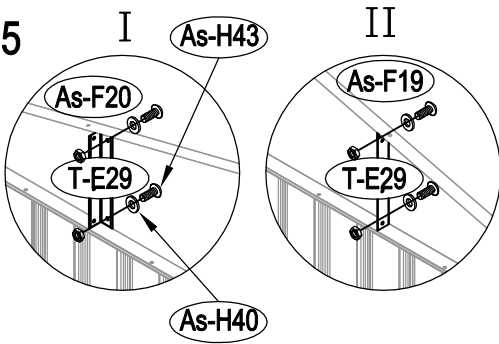

Metal Shed

OWNER'S MANUAL /
Instructions for Assembly Archer-H

Requires two people and takes 5-6 hours for Installation.

Size of Archer-H:

Area of installation requirement:

NO.	IMAGE	mm	QTY
UNDER			
Bs-B1		1693	x1
Bs-C2		1713	x1
Bs-G3		1593	x2
As-H3		1380	x2
Bs-G3a		1600	x2
Bs-C4		1016	x1
Bs-C5		1016	x1
Bs-C6		1383	x1
MIDDLE			
Bs-A7		1648	x4
Bs-8		1648	x4
Bs-14		1648	x15
Bs-C9		1634	x1
Bs-C10		1634	x1
Bs-C11		1729	x1
Bs-C12		1610	x1
As-H13		1590	x2
As-H13a		1590	x2
As-H15		1383	x2
Bs-16		1648	x1
Bs-17		1648	x1
Bs-C18		1470	x1
As-H47		1643	x2
As-H48		2149	x4
TOP1			
As-F19		1634.3	x2
As-F20		1634.3	x2
As-H22		2162	x4
As-H22a		2162	x4
T-E29		200	x4
T-E45		310	x4
As-H49		99	x2
As-H49a		99	x2
As-H50		1647.5	x2
As-H51		1680	x2
As-H52		1300	x1
As-H52a		1043	x1

NO.	IMAGE	mm	QTY
As-H53		290	x4
As-H54		250	x2
As-H55		369	x2
TOP2			
As-F23		1748	x2
As-F24		1748	x10
As-F25		1748	x2
As-26		1296	x6
As-27		657	x2
As-F38		1746	x2
As-F39		1746	x2
As-A28		1298	x3
As-E28		659	x1
DOOR			
As-C30		1643	x1
As-C35		1643	x1
Ts-31		1583	x2
Bs-C32		1043	x4
Bs-C33		696	x1
Bs-C34		696	x1
Bs-C36		696	x1
Bs-C37		696	x1
ANNEX			
T-P1			x4
T-P2			x4
T-P3			x4
T-P4			x2
TP5A			x4
T-P6			x2
T-P7		200	x1
T-P8			x2
As-H40			x387
As-H41		ST4x10	x435
As-H42		ST4x16	x30
As-H43		M4x10	x146
As-H44			x150
As-H56		M6x50	x6

27

34

35

36

37

38

39

40

41

42

43

44

51

52