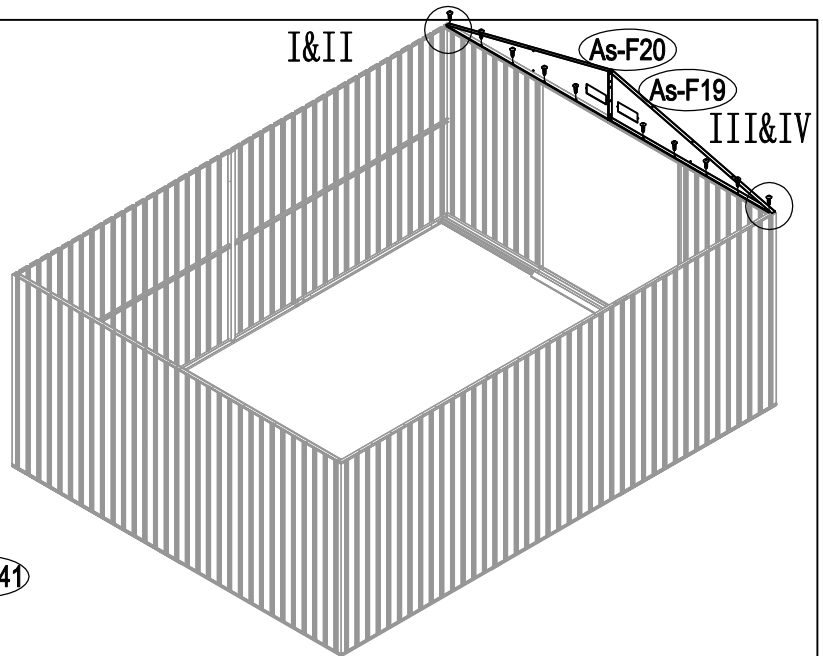

Metal Shed

OWNER'S MANUAL /
Instructions for Assembly Archer-H

Requires two people and takes 5-6 hours for Installation.

Size of Archer-H:

Area of installation requirement:

NO.	IMAGE	mm	QTY
UNDER			
Bs-B1		1693	x1
Bs-C2		1713	x1
Bs-G3		1593	x2
As-H3		1380	x2
Bs-G3a		1600	x2
Bs-C4		1016	x1
Bs-C5		1016	x1
Bs-C6		1383	x1
MIDDLE			
Bs-A7		1648	x4
Bs-8		1648	x4
Bs-14		1648	x15
Bs-C9		1634	x1
Bs-C10		1634	x1
Bs-C11		1729	x1
Bs-C12		1610	x1
As-H13		1590	x2
As-H13a		1590	x2
As-H15		1383	x2
Bs-16		1648	x1
Bs-17		1648	x1
Bs-C18		1470	x1
As-H47		1643	x2
As-H48		2149	x4
TOP1			
As-F19		1634.3	x2
As-F20		1634.3	x2
As-H22		2162	x4
As-H22a		2162	x4
T-E29		200	x4
T-E45		310	x4
As-H49		99	x2
As-H49a		99	x2
As-H50		1647.5	x2
As-H51		1680	x2
As-H52		1300	x1
As-H52a		1043	x1

NO.	IMAGE	mm	QTY
As-H53		290	x4
As-H54		250	x2
As-H55		369	x2
TOP2			
As-F23		1748	x2
As-F24		1748	x10
As-F25		1748	x2
As-26		1296	x6
As-27		657	x2
As-F38		1746	x2
As-F39		1746	x2
As-A28		1298	x3
As-E28		659	x1
DOOR			
As-C30		1643	x1
As-C35		1643	x1
Ts-31		1583	x2
Bs-C32		1043	x4
Bs-C33		696	x1
Bs-C34		696	x1
Bs-C36		696	x1
Bs-C37		696	x1
ANNEX			
T-P1			x4
T-P2			x4
T-P3			x4
T-P4			x2
TP5A			x4
T-P6			x2
T-P7		200	x1
T-P8			x2
As-H40			x387
As-H41		ST4x10	x435
As-H42		ST4x16	x30
As-H43		M4x10	x146
As-H44			x150
As-H56		M6x50	x6

1

2

3

13

14

15

25

26