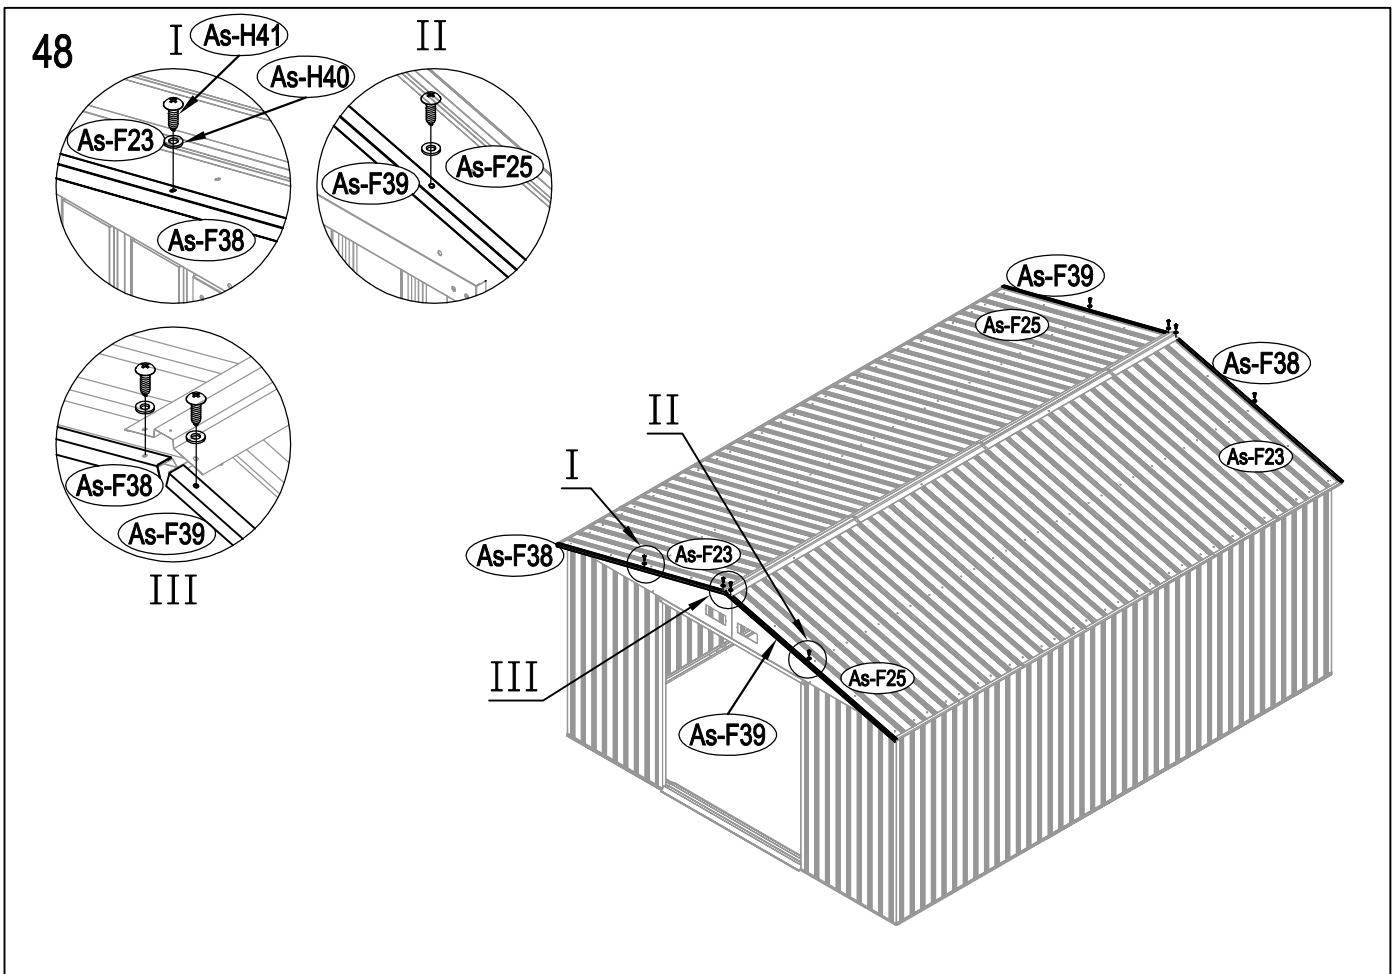

Metal Shed

OWNER'S MANUAL /
Instructions for Assembly Archer-H

Requires two people and takes 5-6 hours for Installation.

Size of Archer-H:

Area of installation requirement:

NO.	IMAGE	mm	QTY
UNDER			
Bs-B1		1693	x1
Bs-C2		1713	x1
Bs-G3		1593	x2
As-H3		1380	x2
Bs-G3a		1600	x2
Bs-C4		1016	x1
Bs-C5		1016	x1
Bs-C6		1383	x1
MIDDLE			
Bs-A7		1648	x4
Bs-8		1648	x4
Bs-14		1648	x15
Bs-C9		1634	x1
Bs-C10		1634	x1
Bs-C11		1729	x1
Bs-C12		1610	x1
As-H13		1590	x2
As-H13a		1590	x2
As-H15		1383	x2
Bs-16		1648	x1
Bs-17		1648	x1
Bs-C18		1470	x1
As-H47		1643	x2
As-H48		2149	x4
TOP1			
As-F19		1634.3	x2
As-F20		1634.3	x2
As-H22		2162	x4
As-H22a		2162	x4
T-E29		200	x4
T-E45		310	x4
As-H49		99	x2
As-H49a		99	x2
As-H50		1647.5	x2
As-H51		1680	x2
As-H52		1300	x1
As-H52a		1043	x1

41

42

43

44

51

52