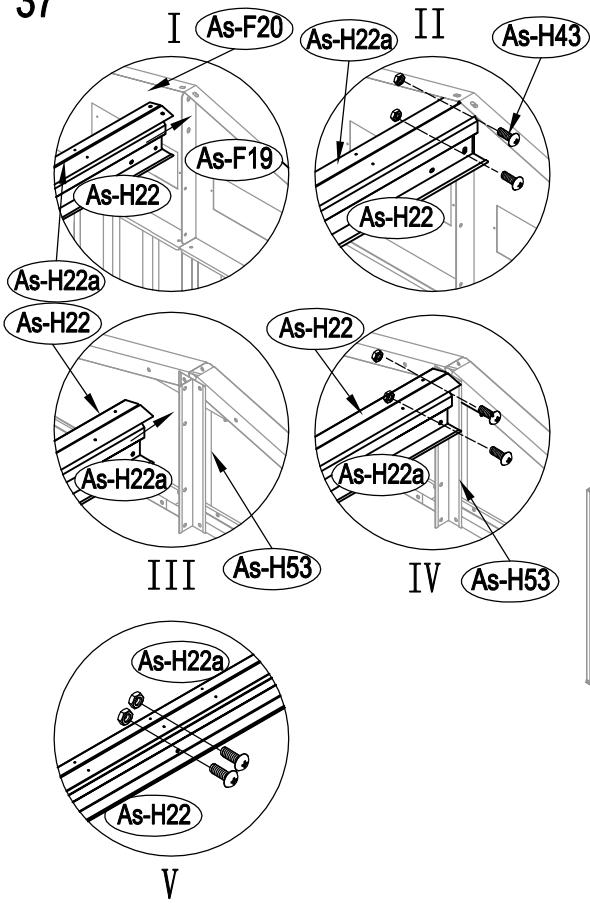

Metal Shed

OWNER'S MANUAL /
Instructions for Assembly Archer-H

Requires two people and takes 5-6 hours for Installation.

Size of Archer-H:

Area of installation requirement:

NO.	IMAGE	mm	QTY
UNDER			
Bs-B1		1693	x1
Bs-C2		1713	x1
Bs-G3		1593	x2
As-H3		1380	x2
Bs-G3a		1600	x2
Bs-C4		1016	x1
Bs-C5		1016	x1
Bs-C6		1383	x1
MIDDLE			
Bs-A7		1648	x4
Bs-8		1648	x4
Bs-14		1648	x15
Bs-C9		1634	x1
Bs-C10		1634	x1
Bs-C11		1729	x1
Bs-C12		1610	x1
As-H13		1590	x2
As-H13a		1590	x2
As-H15		1383	x2
Bs-16		1648	x1
Bs-17		1648	x1
Bs-C18		1470	x1
As-H47		1643	x2
As-H48		2149	x4
TOP1			
As-F19		1634.3	x2
As-F20		1634.3	x2
As-H22		2162	x4
As-H22a		2162	x4
T-E29		200	x4
T-E45		310	x4
As-H49		99	x2
As-H49a		99	x2
As-H50		1647.5	x2
As-H51		1680	x2
As-H52		1300	x1
As-H52a		1043	x1

NO.	IMAGE	mm	QTY
As-H53		290	x4
As-H54		250	x2
As-H55		369	x2
TOP2			
As-F23		1748	x2
As-F24		1748	x10
As-F25		1748	x2
As-26		1296	x6
As-27		657	x2
As-F38		1746	x2
As-F39		1746	x2
As-A28		1298	x3
As-E28		659	x1
DOOR			
As-C30		1643	x1
As-C35		1643	x1
Ts-31		1583	x2
Bs-C32		1043	x4
Bs-C33		696	x1
Bs-C34		696	x1
Bs-C36		696	x1
Bs-C37		696	x1
ANNEX			
T-P1			x4
T-P2			x4
T-P3			x4
T-P4			x2
TP5A			x4
T-P6			x2
T-P7		200	x1
T-P8			x2
As-H40			x387
As-H41		ST4x10	x435
As-H42		ST4x16	x30
As-H43		M4x10	x146
As-H44			x150
As-H56		M6x50	x6

27

34

35

36

37

38

39

40

41

42

43

44

51

52