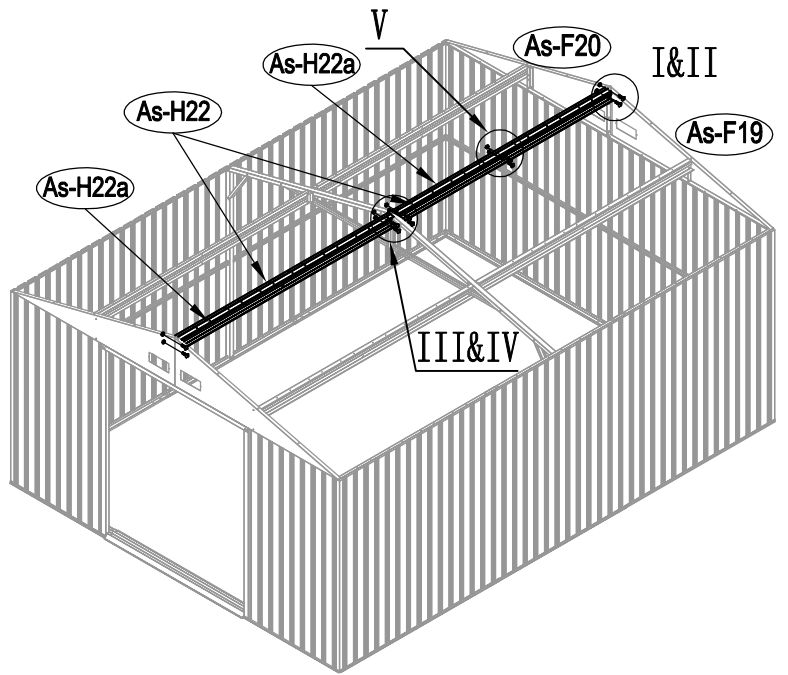

Metal Shed

OWNER'S MANUAL /
Instructions for Assembly Archer-H

Requires two people and takes 5-6 hours for Installation.

Size of Archer-H:

Area of installation requirement:

NO.	IMAGE	mm	QTY
UNDER			
Bs-B1		1693	x1
Bs-C2		1713	x1
Bs-G3		1593	x2
As-H3		1380	x2
Bs-G3a		1600	x2
Bs-C4		1016	x1
Bs-C5		1016	x1
Bs-C6		1383	x1
MIDDLE			
Bs-A7		1648	x4
Bs-8		1648	x4
Bs-14		1648	x15
Bs-C9		1634	x1
Bs-C10		1634	x1
Bs-C11		1729	x1
Bs-C12		1610	x1
As-H13		1590	x2
As-H13a		1590	x2
As-H15		1383	x2
Bs-16		1648	x1
Bs-17		1648	x1
Bs-C18		1470	x1
As-H47		1643	x2
As-H48		2149	x4
TOP1			
As-F19		1634.3	x2
As-F20		1634.3	x2
As-H22		2162	x4
As-H22a		2162	x4
T-E29		200	x4
T-E45		310	x4
As-H49		99	x2
As-H49a		99	x2
As-H50		1647.5	x2
As-H51		1680	x2
As-H52		1300	x1
As-H52a		1043	x1

27

34

35

36

37

38

39

40