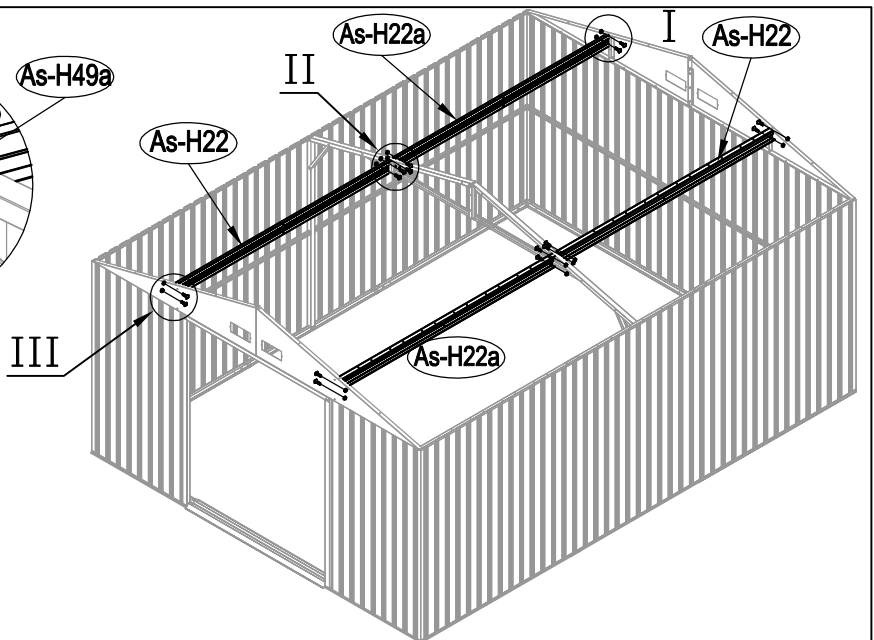

Metal Shed

OWNER'S MANUAL /
Instructions for Assembly Archer-H

Requires two people and takes 5-6 hours for Installation.

Size of Archer-H:

Area of installation requirement:

NO.	IMAGE	mm	QTY
UNDER			
Bs-B1		1693	x1
Bs-C2		1713	x1
Bs-G3		1593	x2
As-H3		1380	x2
Bs-G3a		1600	x2
Bs-C4		1016	x1
Bs-C5		1016	x1
Bs-C6		1383	x1
MIDDLE			
Bs-A7		1648	x4
Bs-8		1648	x4
Bs-14		1648	x15
Bs-C9		1634	x1
Bs-C10		1634	x1
Bs-C11		1729	x1
Bs-C12		1610	x1
As-H13		1590	x2
As-H13a		1590	x2
As-H15		1383	x2
Bs-16		1648	x1
Bs-17		1648	x1
Bs-C18		1470	x1
As-H47		1643	x2
As-H48		2149	x4
TOP1			
As-F19		1634.3	x2
As-F20		1634.3	x2
As-H22		2162	x4
As-H22a		2162	x4
T-E29		200	x4
T-E45		310	x4
As-H49		99	x2
As-H49a		99	x2
As-H50		1647.5	x2
As-H51		1680	x2
As-H52		1300	x1
As-H52a		1043	x1

27

34

35

36

37

38

39

40