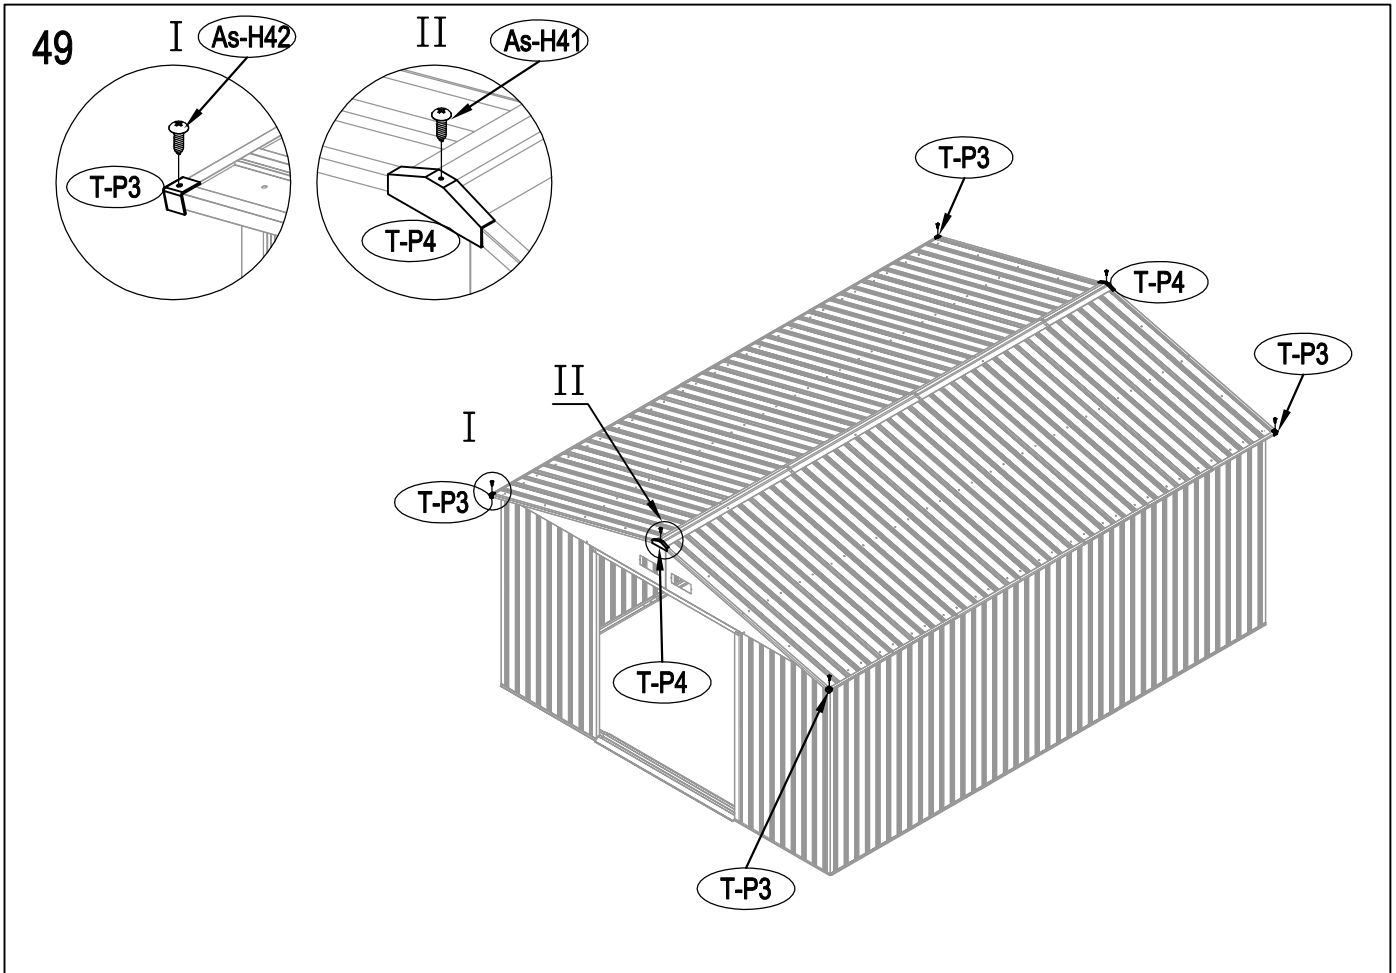

Metal Shed

OWNER'S MANUAL /
Instructions for Assembly Archer-H

Requires two people and takes 5-6 hours for Installation.

Size of Archer-H:

Area of installation requirement:

NO.	IMAGE	mm	QTY
UNDER			
Bs-B1		1693	x1
Bs-C2		1713	x1
Bs-G3		1593	x2
As-H3		1380	x2
Bs-G3a		1600	x2
Bs-C4		1016	x1
Bs-C5		1016	x1
Bs-C6		1383	x1
MIDDLE			
Bs-A7		1648	x4
Bs-8		1648	x4
Bs-14		1648	x15
Bs-C9		1634	x1
Bs-C10		1634	x1
Bs-C11		1729	x1
Bs-C12		1610	x1
As-H13		1590	x2
As-H13a		1590	x2
As-H15		1383	x2
Bs-16		1648	x1
Bs-17		1648	x1
Bs-C18		1470	x1
As-H47		1643	x2
As-H48		2149	x4
TOP1			
As-F19		1634.3	x2
As-F20		1634.3	x2
As-H22		2162	x4
As-H22a		2162	x4
T-E29		200	x4
T-E45		310	x4
As-H49		99	x2
As-H49a		99	x2
As-H50		1647.5	x2
As-H51		1680	x2
As-H52		1300	x1
As-H52a		1043	x1

41

42

43

44

51

52