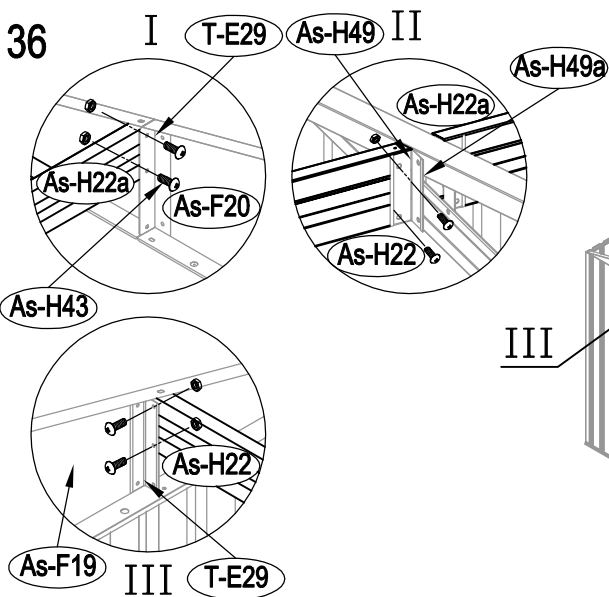

Metal Shed

OWNER'S MANUAL /
Instructions for Assembly Archer-H

Requires two people and takes 5-6 hours for Installation.

Size of Archer-H:

Area of installation requirement:

NO.	IMAGE	mm	QTY
UNDER			
Bs-B1		1693	x1
Bs-C2		1713	x1
Bs-G3		1593	x2
As-H3		1380	x2
Bs-G3a		1600	x2
Bs-C4		1016	x1
Bs-C5		1016	x1
Bs-C6		1383	x1
MIDDLE			
Bs-A7		1648	x4
Bs-8		1648	x4
Bs-14		1648	x15
Bs-C9		1634	x1
Bs-C10		1634	x1
Bs-C11		1729	x1
Bs-C12		1610	x1
As-H13		1590	x2
As-H13a		1590	x2
As-H15		1383	x2
Bs-16		1648	x1
Bs-17		1648	x1
Bs-C18		1470	x1
As-H47		1643	x2
As-H48		2149	x4
TOP1			
As-F19		1634.3	x2
As-F20		1634.3	x2
As-H22		2162	x4
As-H22a		2162	x4
T-E29		200	x4
T-E45		310	x4
As-H49		99	x2
As-H49a		99	x2
As-H50		1647.5	x2
As-H51		1680	x2
As-H52		1300	x1
As-H52a		1043	x1

27

34

35

36

37

38

39

40