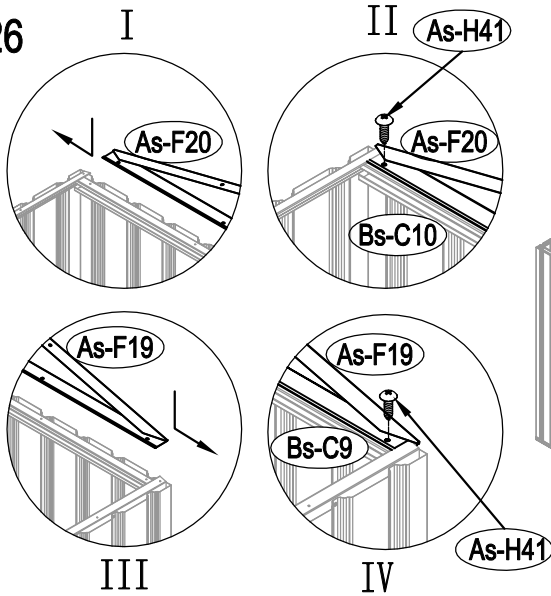

Metal Shed

OWNER'S MANUAL /
Instructions for Assembly Archer-H

Requires two people and takes 5-6 hours for Installation.

Size of Archer-H:

Area of installation requirement:

NO.	IMAGE	mm	QTY
UNDER			
Bs-B1		1693	x1
Bs-C2		1713	x1
Bs-G3		1593	x2
As-H3		1380	x2
Bs-G3a		1600	x2
Bs-C4		1016	x1
Bs-C5		1016	x1
Bs-C6		1383	x1
MIDDLE			
Bs-A7		1648	x4
Bs-8		1648	x4
Bs-14		1648	x15
Bs-C9		1634	x1
Bs-C10		1634	x1
Bs-C11		1729	x1
Bs-C12		1610	x1
As-H13		1590	x2
As-H13a		1590	x2
As-H15		1383	x2
Bs-16		1648	x1
Bs-17		1648	x1
Bs-C18		1470	x1
As-H47		1643	x2
As-H48		2149	x4
TOP1			
As-F19		1634.3	x2
As-F20		1634.3	x2
As-H22		2162	x4
As-H22a		2162	x4
T-E29		200	x4
T-E45		310	x4
As-H49		99	x2
As-H49a		99	x2
As-H50		1647.5	x2
As-H51		1680	x2
As-H52		1300	x1
As-H52a		1043	x1

NO.	IMAGE	mm	QTY
As-H53		290	x4
As-H54		250	x2
As-H55		369	x2
TOP2			
As-F23		1748	x2
As-F24		1748	x10
As-F25		1748	x2
As-26		1296	x6
As-27		657	x2
As-F38		1746	x2
As-F39		1746	x2
As-A28		1298	x3
As-E28		659	x1
DOOR			
As-C30		1643	x1
As-C35		1643	x1
Ts-31		1583	x2
Bs-C32		1043	x4
Bs-C33		696	x1
Bs-C34		696	x1
Bs-C36		696	x1
Bs-C37		696	x1
ANNEX			
T-P1			x4
T-P2			x4
T-P3			x4
T-P4			x2
TP5A			x4
T-P6			x2
T-P7		200	x1
T-P8			x2
As-H40			x387
As-H41		ST4x10	x435
As-H42		ST4x16	x30
As-H43		M4x10	x146
As-H44			x150
As-H56		M6x50	x6

1

2

3

13

14

15

25

26