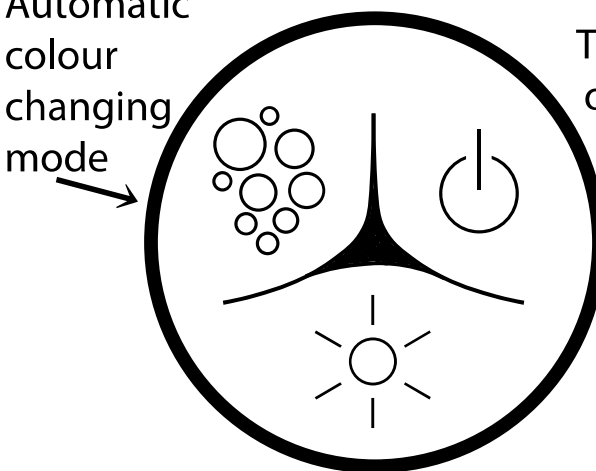

In case your hot tub has bubble system and/or LED lighting:

Bubble system button,  
push to start and stop

LED-light button

Automatic  
colour  
changing  
mode

Turns light  
on and off

Choosing manually  
one colour mode