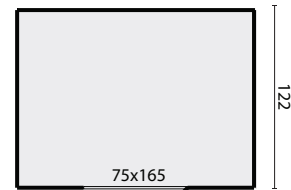

# Vincent

212  
170

187

All sizes are approximate and in cm

2,3m<sup>2</sup>

16mm

4,6m<sup>3</sup>

16mm

3,6m<sup>2</sup>

-

220kg

174x80x66cm