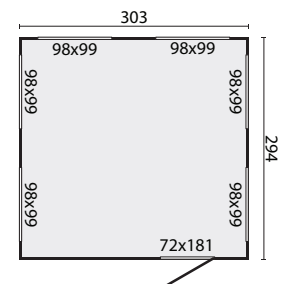

# Kiosk Moose

All sizes are approximate and in cm

 9,1m<sup>2</sup>

 18,2m<sup>3</sup>

 10,8m<sup>2</sup>

 16mm

 19mm

 -

 510kg

 190x147x65cm