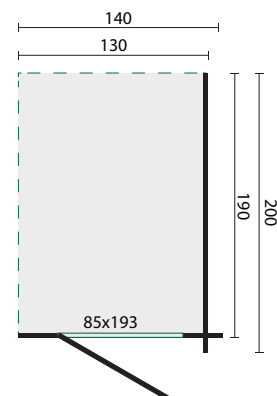

# Toilet Kit Big

All sizes are approximate and in cm

 2,5m<sup>2</sup>

 5,0m<sup>3</sup>

 2,5m<sup>2</sup>

-

 28mm

-

300kg

200x120x29cm