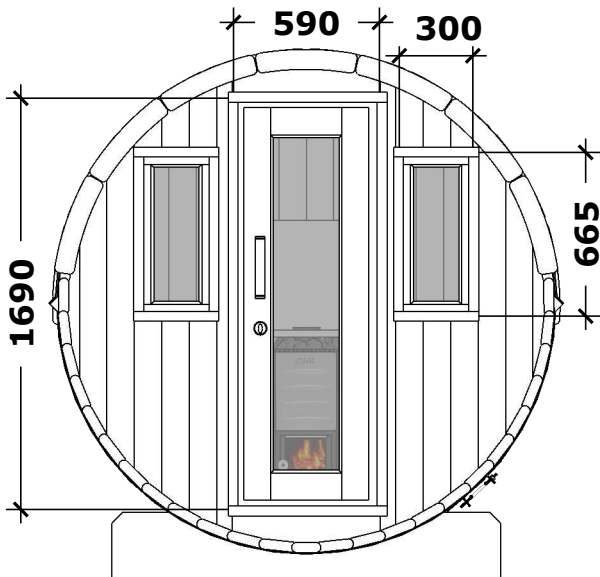

Saunafass 235, Ø200

(LxBxH) 240x120x120 cm.

780 kg.