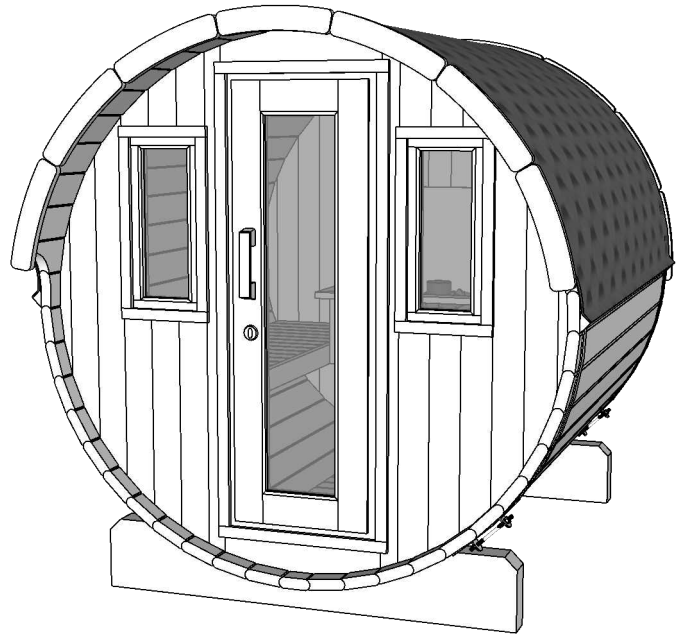

Saunafass 235, Ø200

(LxBxH) 240x120x120 cm.

780 kg.