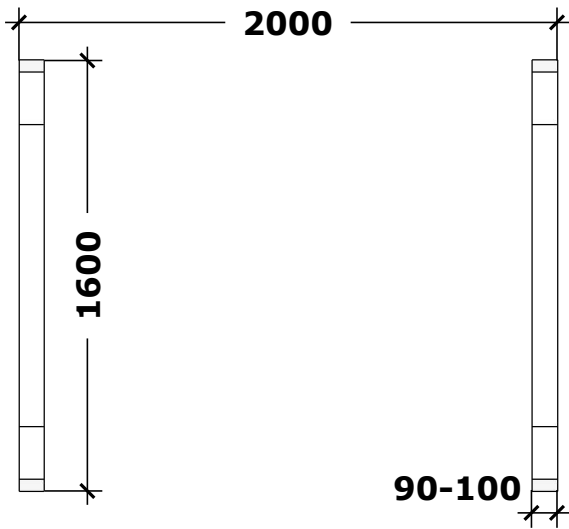

Saunafass 235, Ø200

(LxBxH) 240x120x120 cm.

780 kg.