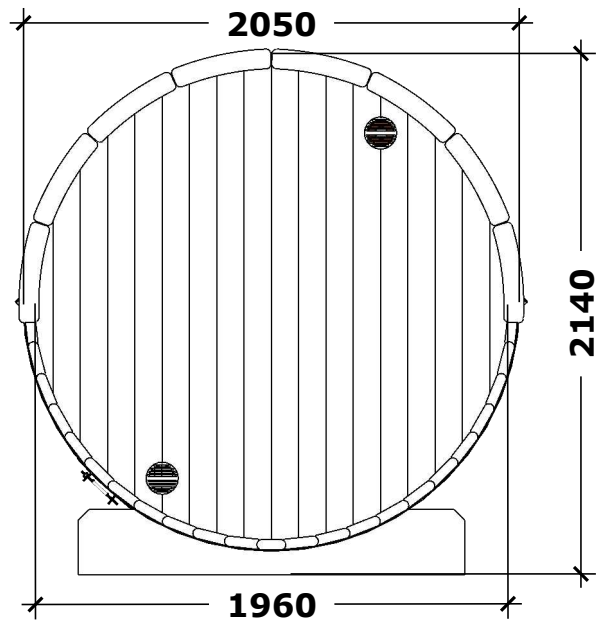

Saunafass 235, Ø200

(LxBxH) 240x120x120 cm.

780 kg.