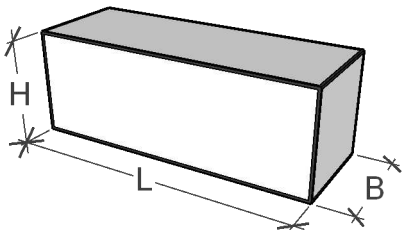

Saunafass 235, Ø200

(LxBxH) 240x120x120 cm.

780 kg.