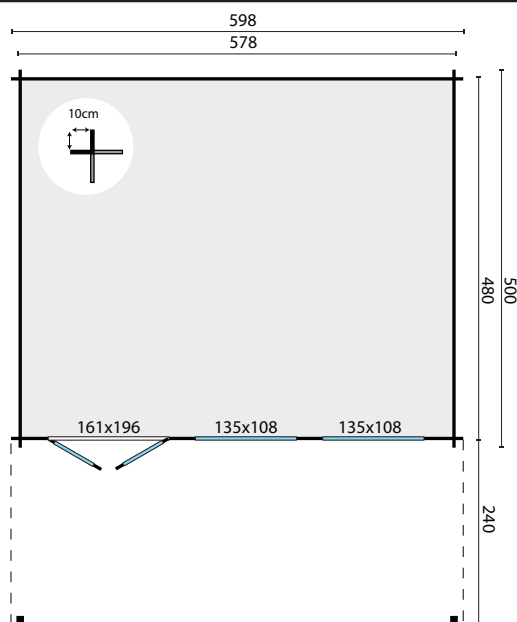

TUINDECO

LEADING IN GARDEN PRODUCTS

40.7378

Sachsen

All sizes are approximate and in cm

 26,8m²

 67,0m³

 48,0m²

-

 44mm

 4-6-4mm

1700kg

610x120x91 cm