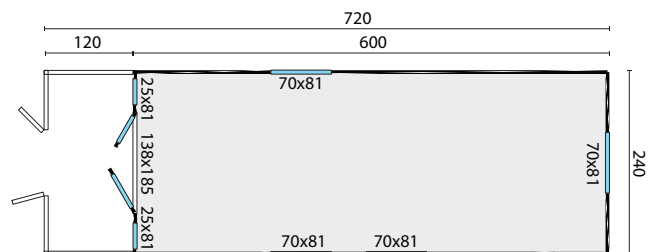

TUINDECO

LEADING IN GARDEN PRODUCTS

40.0157

Kathleen Gypsy wagon

326
198

All sizes are approximate and in cm

14,4+2,9m²

18mm

36,0m³

19mm

21,4m²

3-6-3mm

1398kg

400x120x111cm