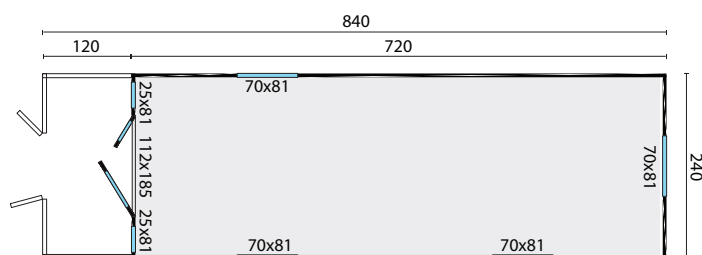

# Jimmy Gypsy wagon

326  
198

All sizes are approximate and in cm

 16,8m<sup>2</sup>

 33,6m<sup>3</sup>

 23,1m<sup>2</sup>

 18mm

 19mm

 3-6-3mm

1420kg  
155kg - wheels set

476x120x120cm  
312x120x32cm - wheels set