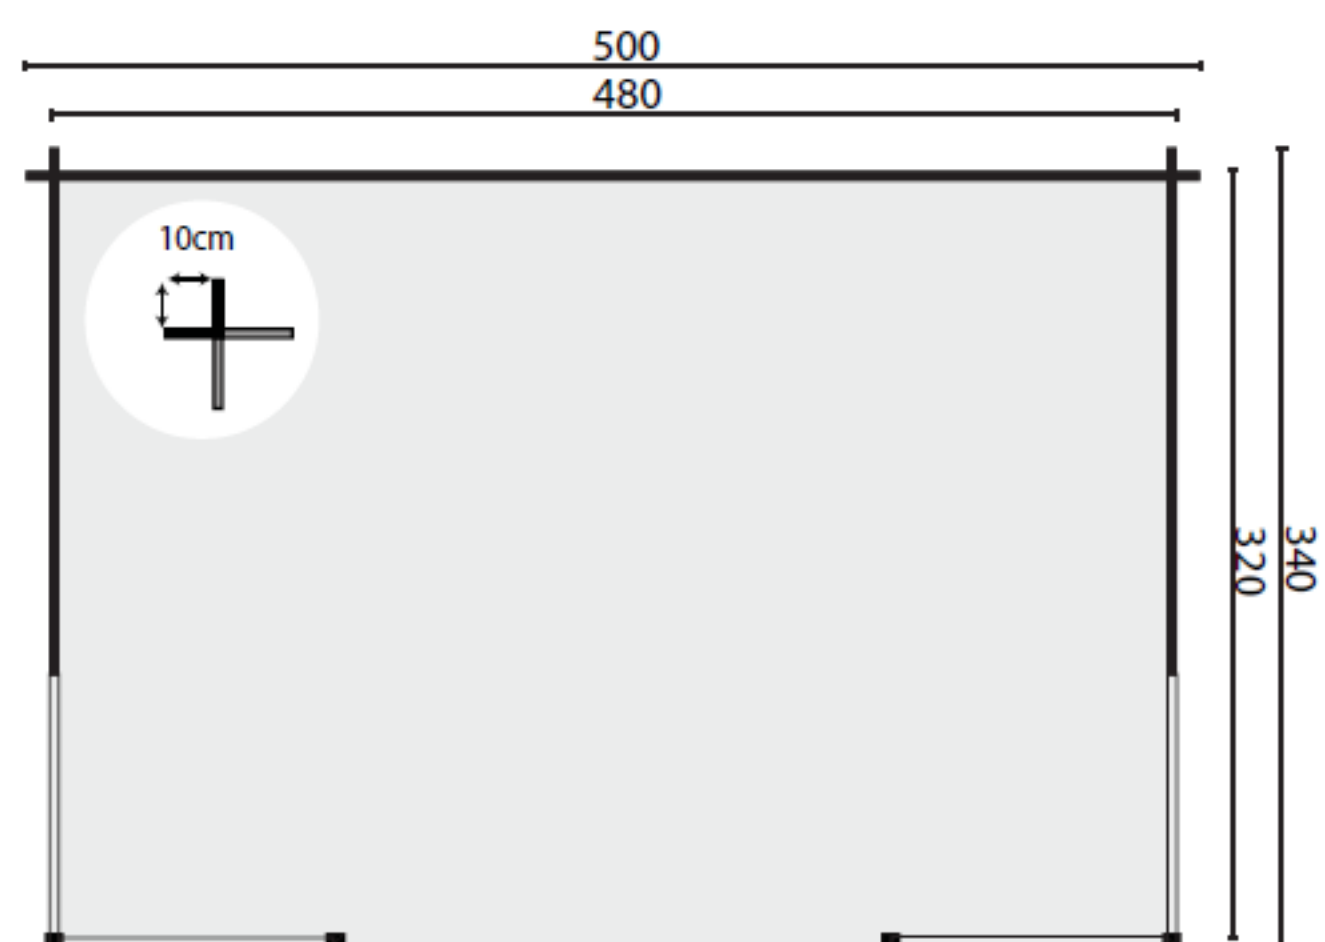

# Der Holzwurm

# Viktoria

All sizes are approximate and in cm

10+6m<sup>2</sup>

21,5m<sup>3</sup>

23m<sup>2</sup>

40mm

-

950kg

600x120x45cm