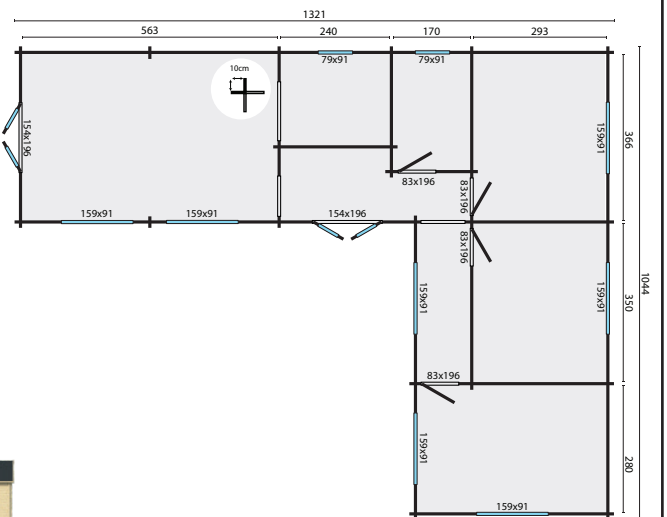

# Maynooth

All sizes are approximate and in cm

-  76,5m<sup>2</sup>
-  229,5m<sup>3</sup>
-  85,6m<sup>2</sup>
-  28mm
-  70mm
-  4-14-4mm