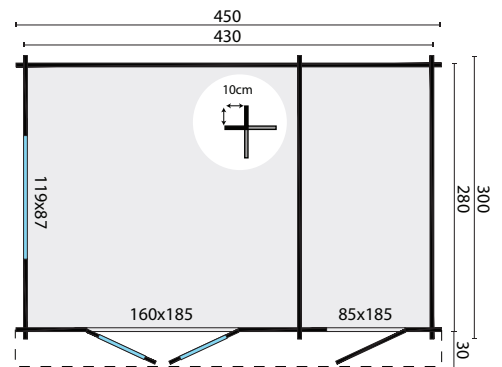

TUINDECO

LEADING IN GARDEN PRODUCTS

40.7396

Ellie

All sizes are approximate and in cm

7,4+4,0m²

-

15,5+8,4m³

40mm

16,7m²

3-6-3mm

945 kg

500x114x58 cm