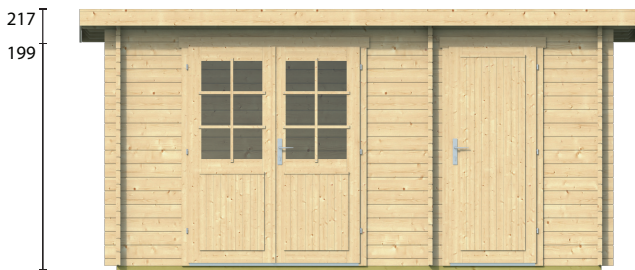

TUINDECO

LEADING IN GARDEN PRODUCTS

40.7396

Ellie

All sizes are approximate and in cm

7,4+4,0m²

-

15,5+8,4m³

40mm

16,7m²

3-6-3mm

945 kg

500x114x58 cm