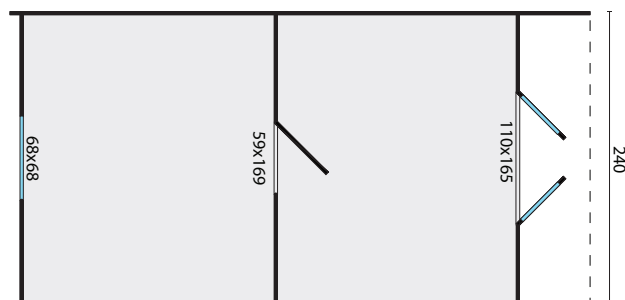

TUINDECO

LEADING IN GARDEN PRODUCTS

43.7031

Camping POD 480

230

480

60

All sizes are approximate and in cm

10,1m²

28mm

20,2m³

28mm

28,3m²

3-6-3cm

1600kg

480x120x90cm