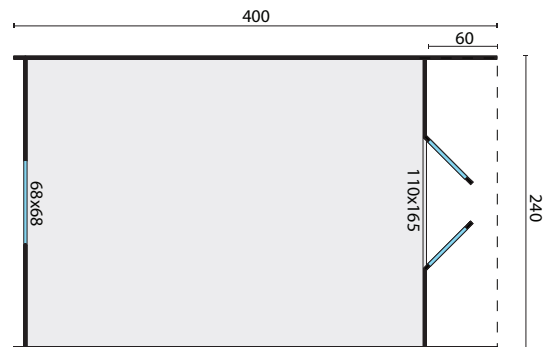

TUINDECO

LEADING IN GARDEN PRODUCTS

43.7030

Camping POD 400

All sizes are approximate and in cm

7,8m²

28mm

15,7m³

28mm

23,6m²

3-6-3cm

1400kg

400x120x80cm