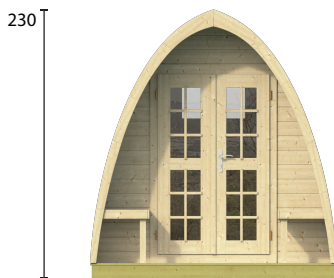

TUINDECO

LEADING IN GARDEN PRODUCTS

43.7030

Camping POD 400

All sizes are approximate and in cm

7,8m²

28mm

15,7m³

28mm

23,6m²

3-6-3cm

1400kg

400x120x80cm