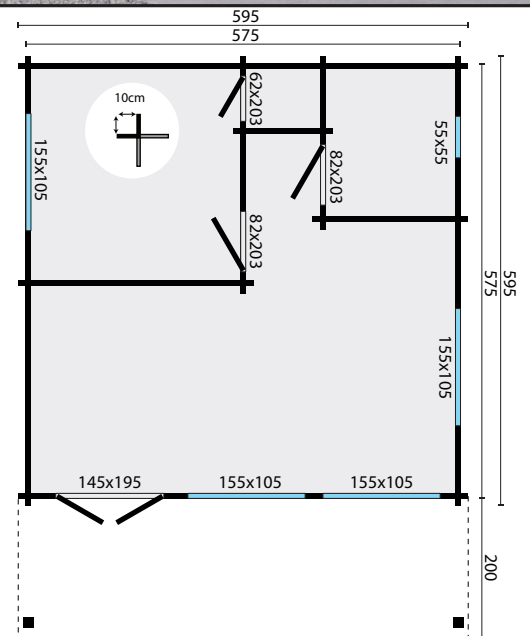

# Jackson

All sizes are approximate and in cm

33,0m<sup>2</sup>

28mm

125,0m<sup>3</sup>

70mm

54,9m<sup>2</sup>

4-6-4mm

795x120x72 cm - 1580 kg

795x120x75 cm - 1600 kg

112x206x75 cm - 350 kg