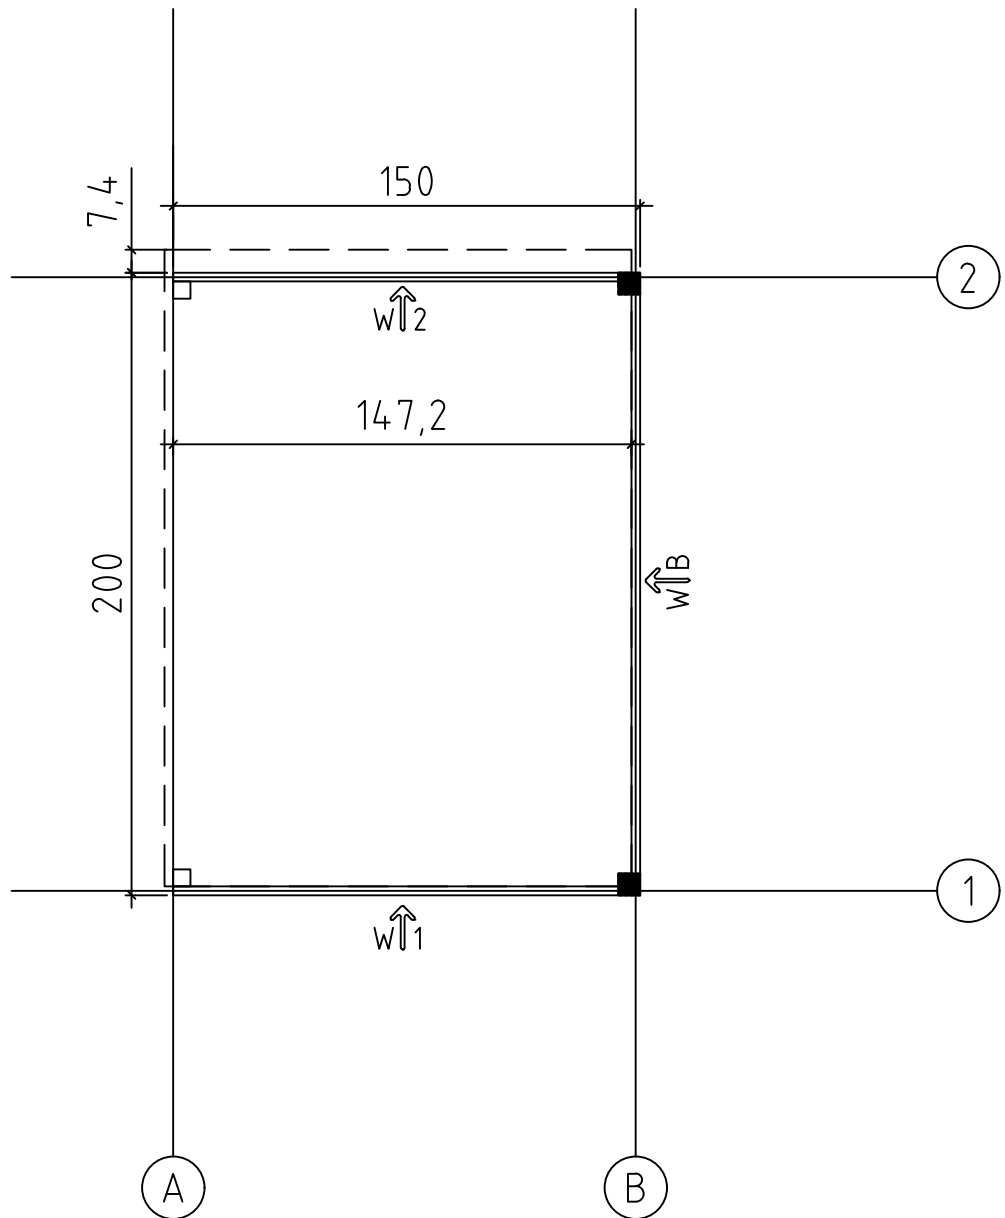

Groundplan - Grundplan - Plan de masse -
Planimetria - Plattegrond - Põhiplaan