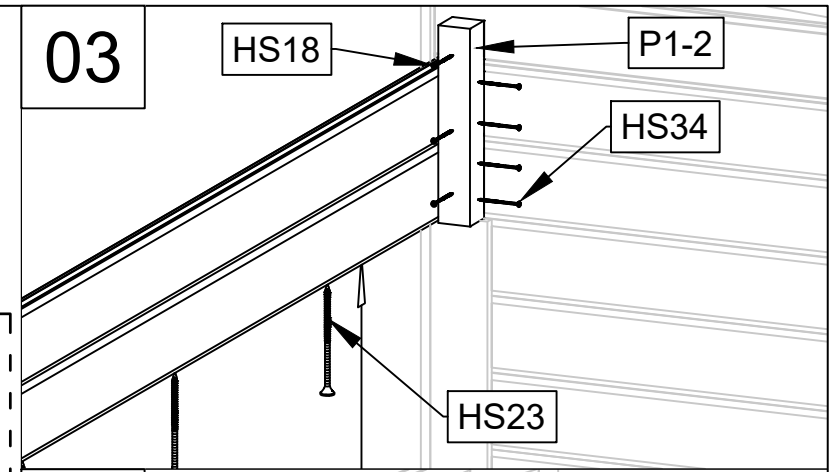

HS18  
HS23  
HS34

4 mm

This block contains an icon of a power drill and a 4 mm diameter screw. The screw is labeled with the dimensions '4 mm'.