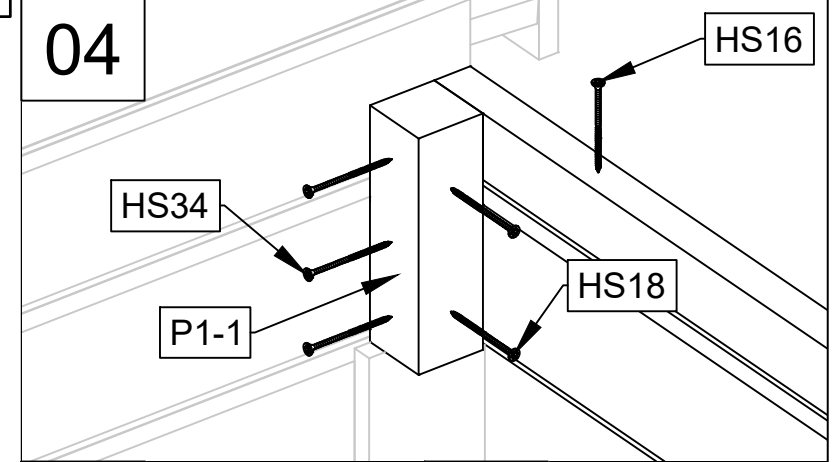

HS18  
HS23  
HS34

4 mm

This block contains an icon of a power drill and a 4 mm diameter screw. The screw is labeled with the dimensions '4 mm'.