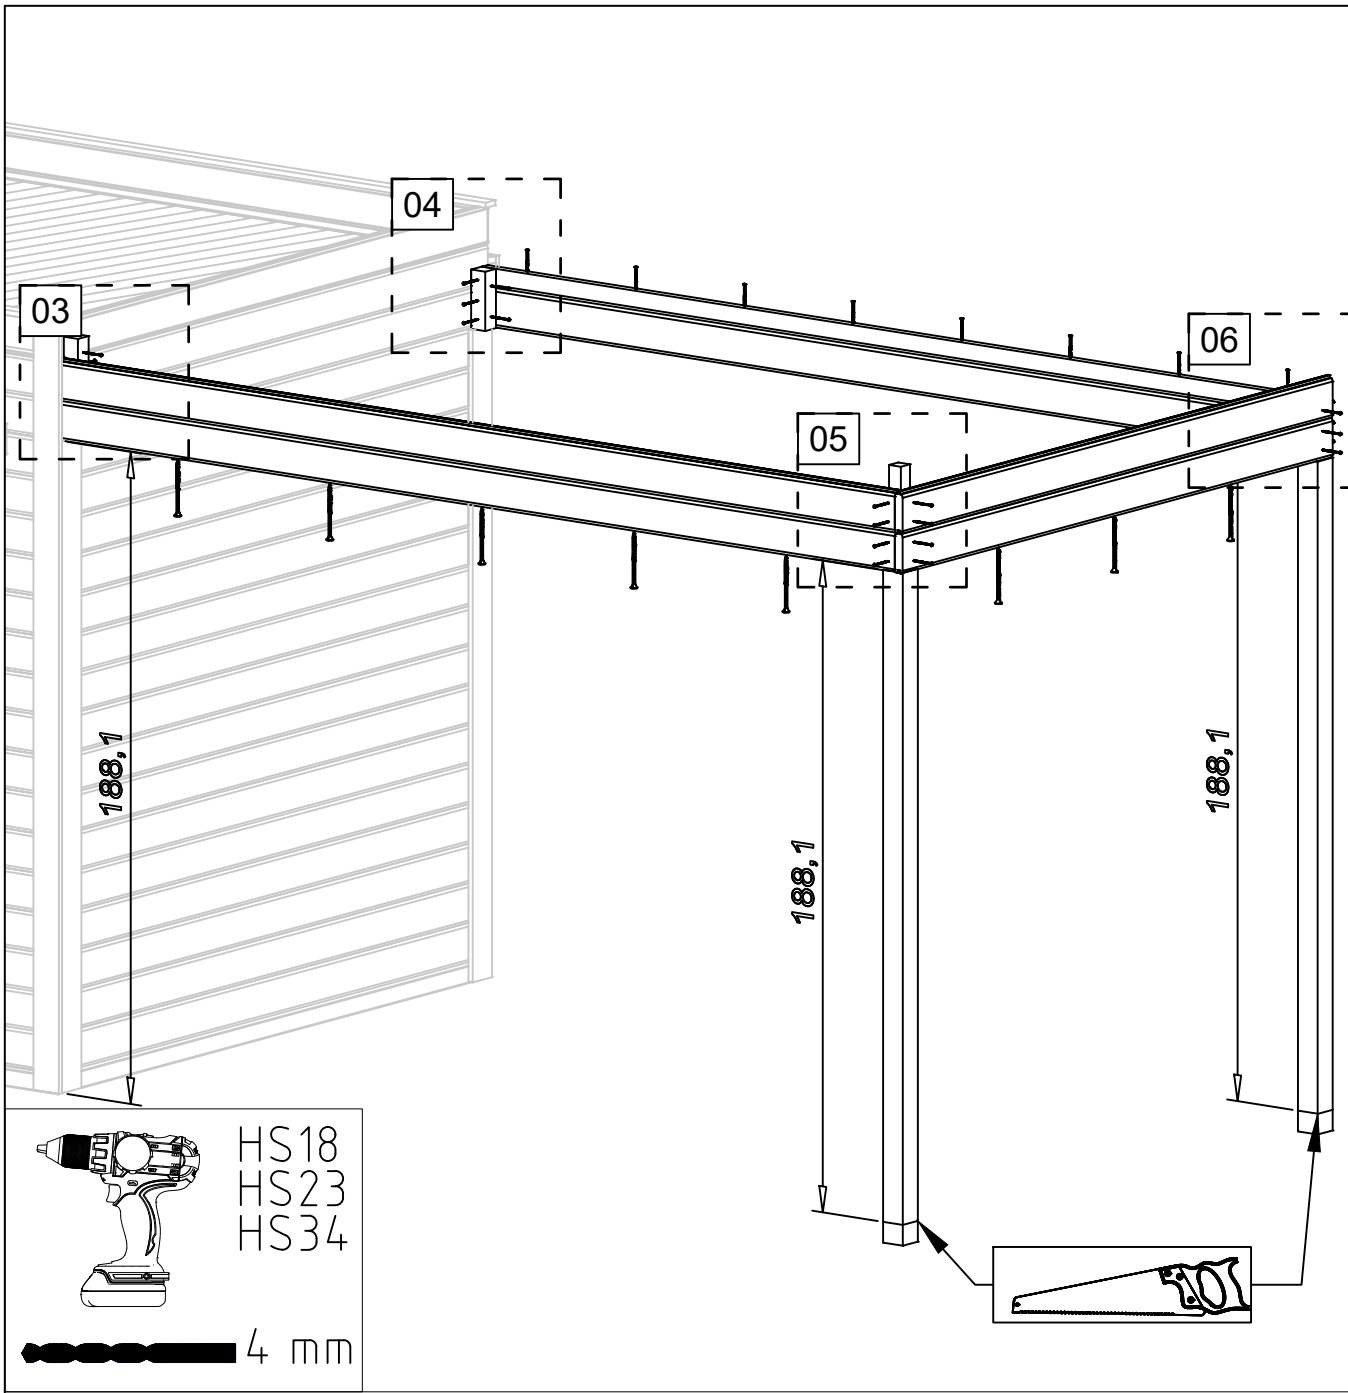

HS18  
HS23  
HS34

4 mm

This block contains an icon of a power drill and a 4 mm diameter screw. The screw is labeled with the dimensions '4 mm'.