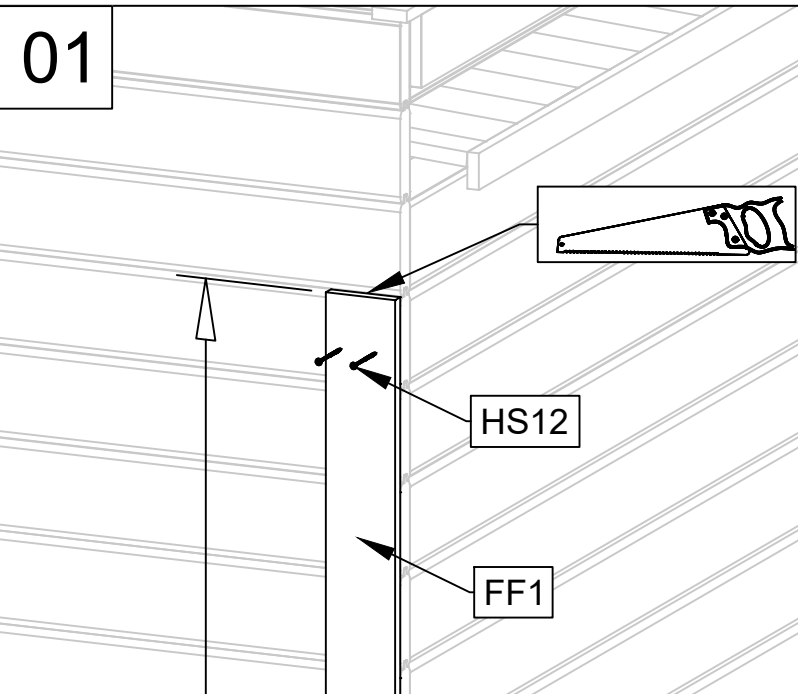

HS18  
HS23  
HS34

4 mm

This block contains an icon of a power drill and a 4 mm diameter screw. The screw is labeled with the dimensions '4 mm'.