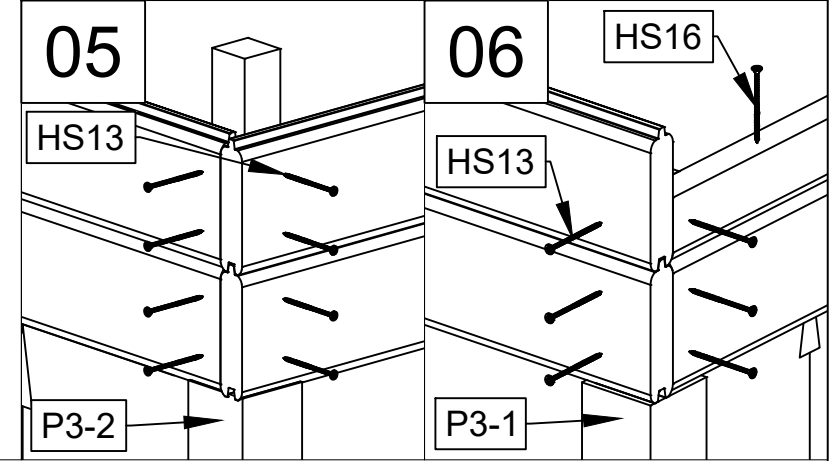

HS18  
HS23  
HS34

4 mm

This block contains an icon of a power drill and a 4 mm diameter screw. The screw is labeled with the dimensions '4 mm'.