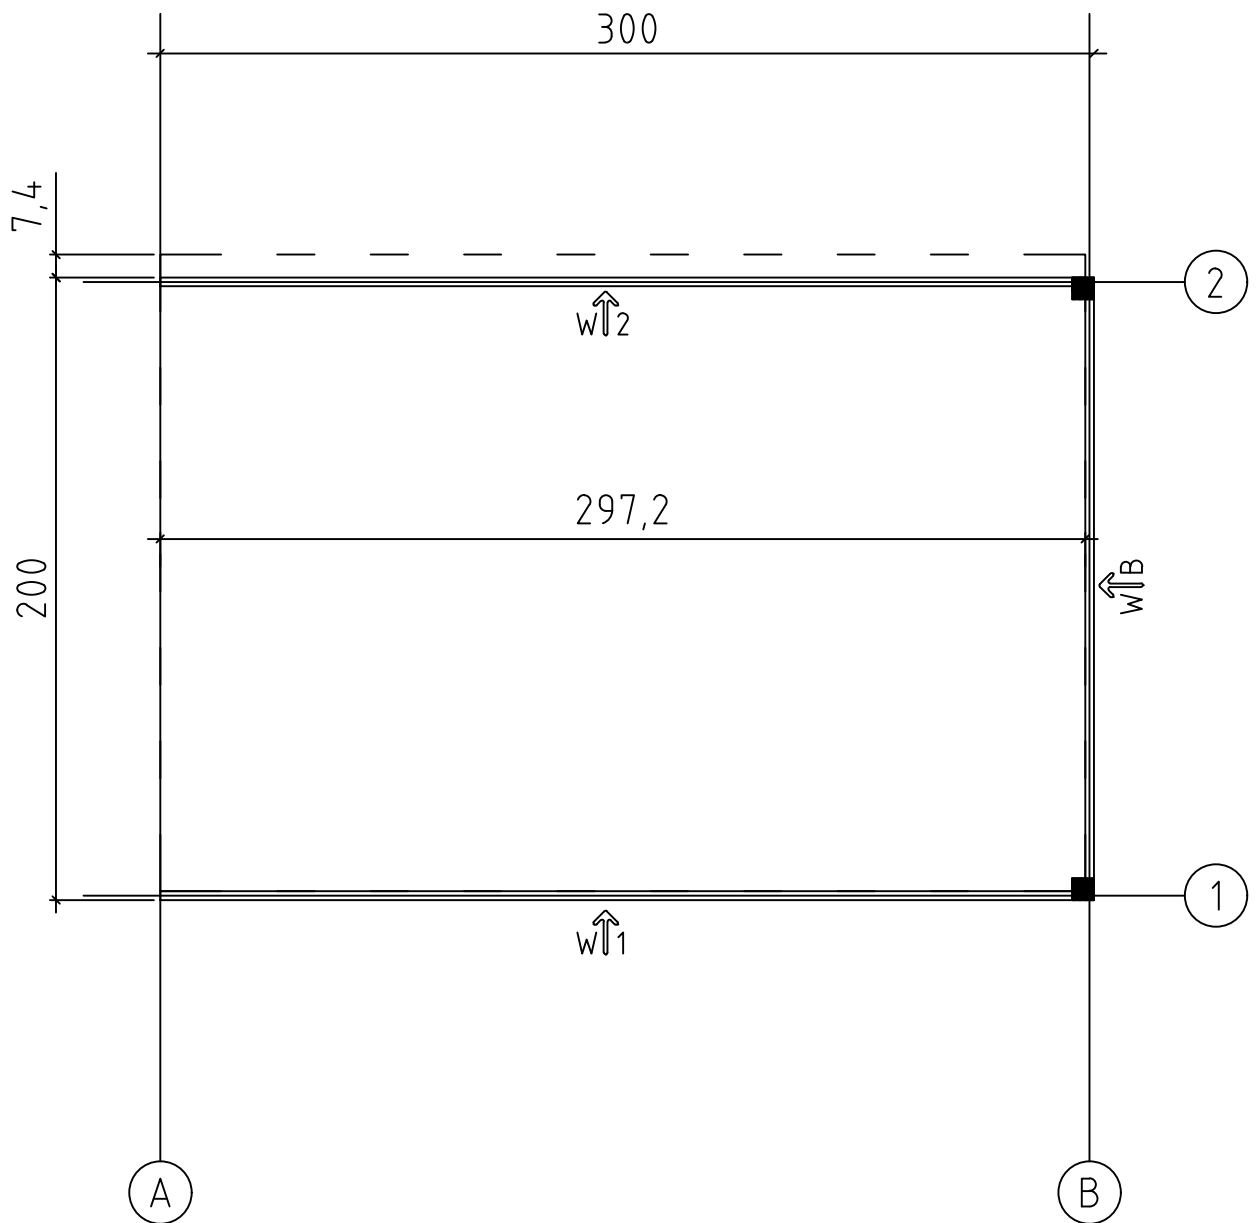

Art. Nr. 9915300

Groundplan - Grundplan - Plan de masse -
Planimetria - Plattegrond - Põhiplaan